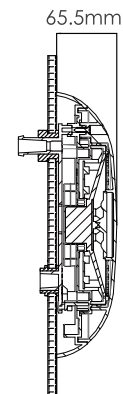

Vinyl liner and fiberglass Pool

Concrete Pool

EMAUX WATER TECHNOLOGY CO., LTD

ADDRESS: Flat A-D, 20/F., Kai Bo 22, 22 Wing Kin Road,
Kwai Chung, Hong Kong
PHONE +852 2832 9880
www.emauxgroup.com

 **YOUR PREMIER SUPPLIER**