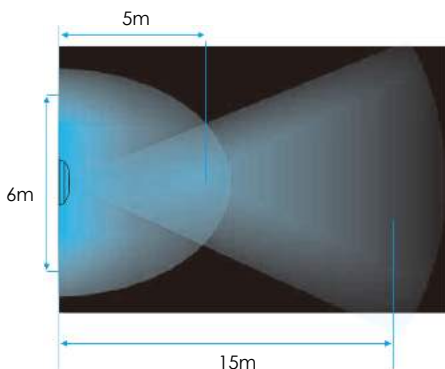

Product Features

100% WATER PROOFING With our latest resin filled LED panel technology, the unit is totally waterproof.

HIGH COMPATIBILITY Aurora is designed for all concrete, tiled, vinyl liner, and fiberglass pools.

GREAT DURABILITY Made of durable ABS with high quality polycarbonate transparent lens. A special heat sink design ensures long LED life.

CONVENIENCE Easy installation and maintenance. Latest wiring method allows convenient, reliable wiring for replacement.

THE WIDEST ANGLE OF ILLUMINATION The combination of high power LED bulbs and unique 360 degree LED ring achieves the widest angle of illumination on the market.