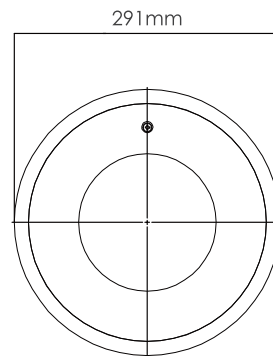

Vinyl liner and fiberglass Pool