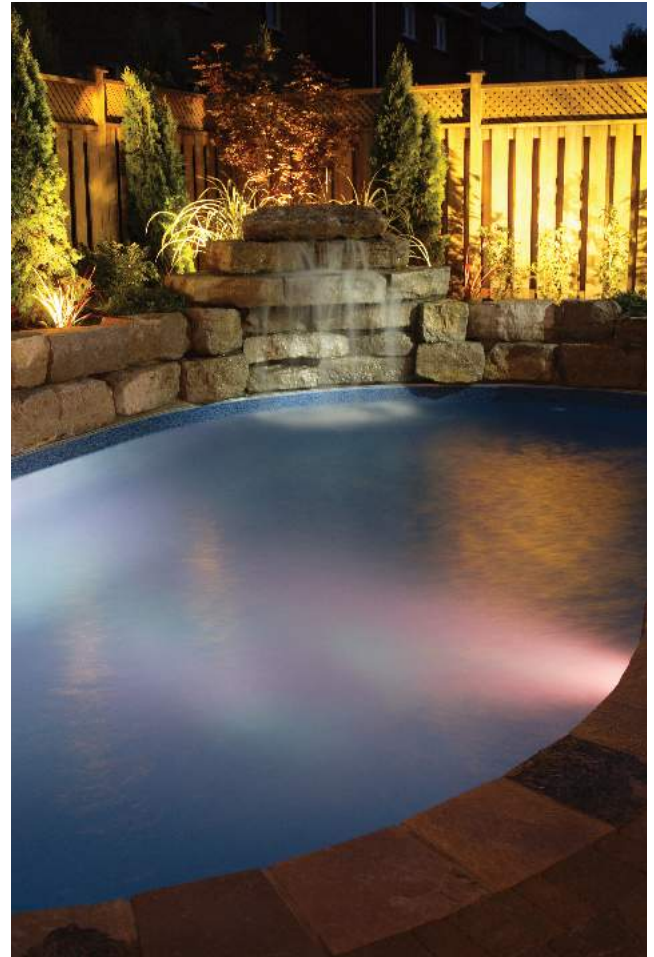

Product Features

100% WATER PROOFING With our latest resin filled LED panel technology, the unit is totally waterproof.

HIGH COMPATIBILITY Aurora is designed for all concrete, tiled, vinyl liner, and fiberglass pools.

GREAT DURABILITY Made of durable ABS with high quality polycarbonate transparent lens. A special heat sink design ensures long LED life.

CONVENIENCE Easy installation and maintenance. Latest wiring method allows convenient, reliable wiring for replacement.

THE WIDEST ANGLE OF ILLUMINATION The combination of high power LED bulbs and unique 360 degree LED ring achieves the widest angle of illumination on the market.