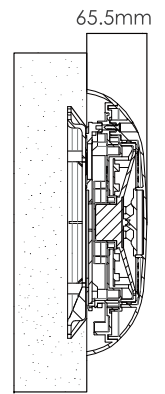

Vinyl liner and fiberglass Pool

Concrete Pool

EMAUX WATER TECHNOLOGY CO., LTD

ADDRESS: Flat A-D, 20/F., Kai Bo 22, 22 Wing Kin Road,
Kwai Chung, Hong Kong
PHONE +852 2832 9880
www.emauxgroup.com

 **YOUR PREMIER SUPPLIER**