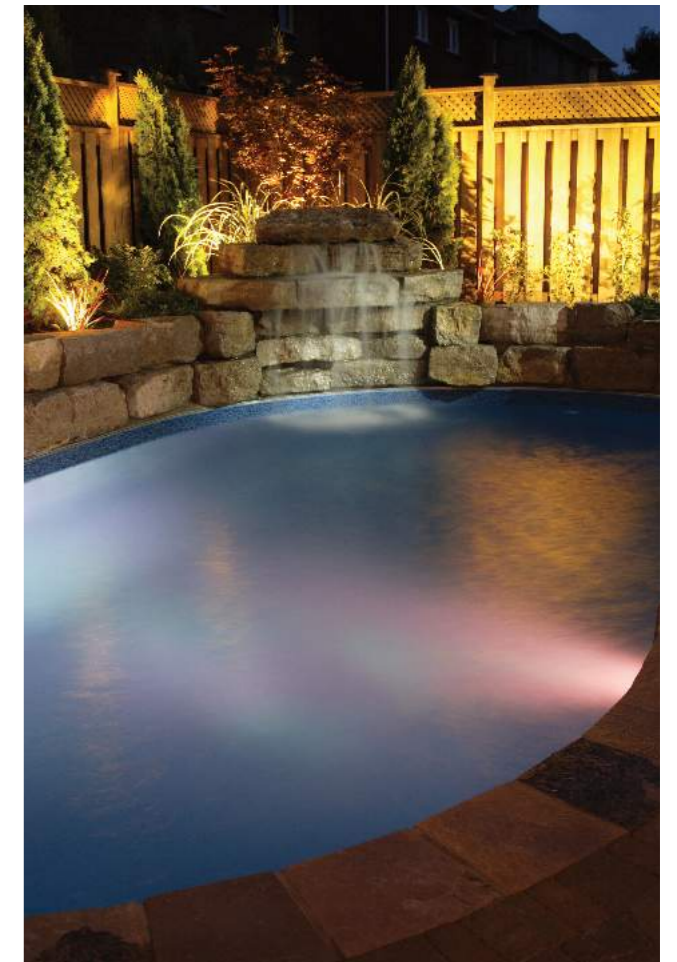

Product Features

100% WATER PROOFING With our latest resin filled LED panel technology, the unit is totally waterproof.

HIGH COMPATIBILITY Aurora is designed for all concrete, tiled, vinyl liner, and fiberglass pools.

GREAT DURABILITY Made of durable ABS with high quality polycarbonate transparent lens. A special heat sink design ensures long LED life.

CONVENIENCE Easy installation and maintenance. Latest wiring method allows convenient, reliable wiring for replacement.

THE WIDEST ANGLE OF ILLUMINATION The combination of high power LED bulbs and unique 360 degree LED ring achieves the widest angle of illumination on the market.