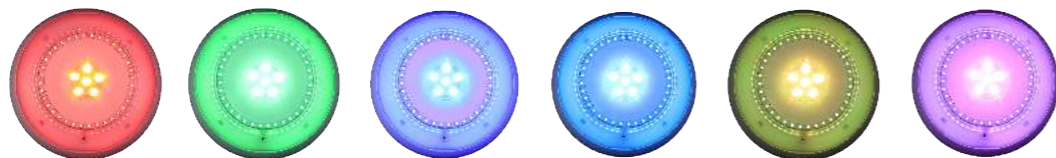

360 LED ring

High Power Bulbs

Light Guide Plate

Light Guide Plate (LGP) Technology

With the light guide plate, Aurora light features an ultra-thin, low power consumption, even brightness, visual comfort and attractive appearance.

Various Color Options & Pre-programmed Light effects

The RGB version offers color changing options with 14 modes with brilliant dynamic light that can be changed by remote control box (optional).

Product Features

100% WATER PROOFING With our latest resin filled LED panel technology, the unit is totally waterproof.

HIGH COMPATIBILITY Aurora is designed for all concrete, tiled, vinyl liner, and fiberglass pools.

GREAT DURABILITY Made of durable ABS with high quality polycarbonate transparent lens. A special heat sink design ensures long LED life.