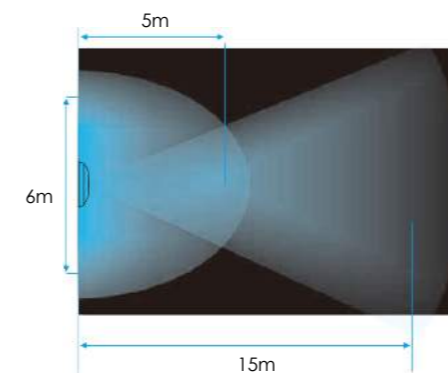

Product Features

100% WATER PROOFING With our latest resin filled LED panel technology, the unit is totally waterproof.

HIGH COMPATIBILITY Aurora is designed for all concrete, tiled, vinyl liner, and fiberglass pools.

GREAT DURABILITY Made of durable ABS with high quality polycarbonate transparent lens. A special heat sink design ensures long LED life.

CONVENIENCE Easy installation and maintenance. Latest wiring method allows convenient, reliable wiring for replacement.

THE WIDEST ANGLE OF ILLUMINATION The combination of high power LED bulbs and unique 360 degree LED ring achieves the widest angle of illumination on the market.