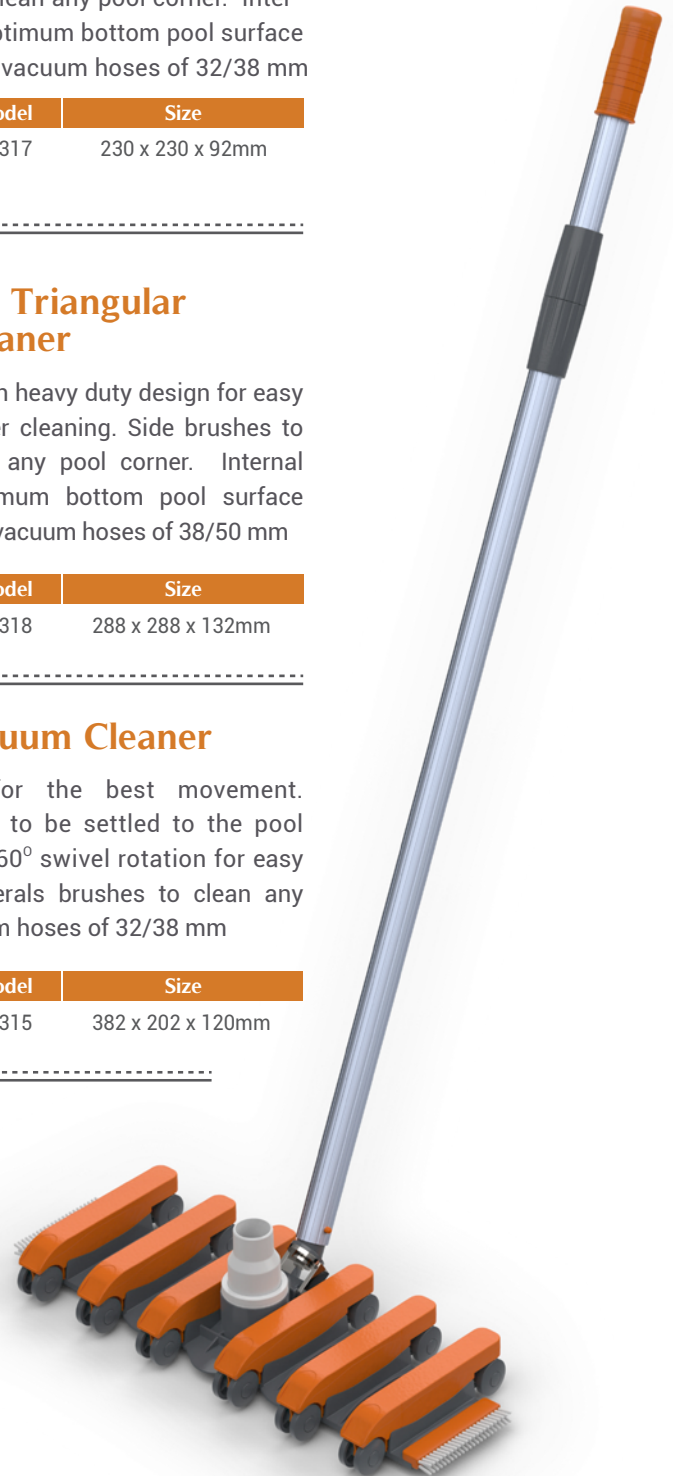

Code	Model	Size
9101308	CE317	230 x 230 x 92mm

Professional Triangular Vacuum Cleaner

360° swivel rotation heavy duty design for easy handling and faster cleaning. Side brushes to access and clean any pool corner. Internal weighted for optimum bottom pool surface displacement. Fits vacuum hoses of 38/50 mm

Code	Model	Size
9101309	CE318	288 x 288 x 132mm

Flexible Vacuum Cleaner

Rotary wheels for the best movement. Uniform weighted to be settled to the pool bottom surface. 360° swivel rotation for easy displacement. Lateral brushes to clean any corner. Fits vacuum hoses of 32/38 mm

Code	Model	Size
9101306	CE315	382 x 202 x 120mm

Professional Vacuum Cleaner

Designed for pool professionals to achieve the best cleaning performance. Largest bottom suction surface, heavy weighted with double directional wheels, 360° swivel, lateral brushes, a big heavy duty vacuum cleaner with handy movement.

Code	Model	Size
9101307	CE316	517 x 202 x 130mm

 **Emaux**
water technology

Pool & Spa Equipment

Tech Brush

High design & heavy-duty materials. Proper brushing with strong bristles. Standard clip attachment for any