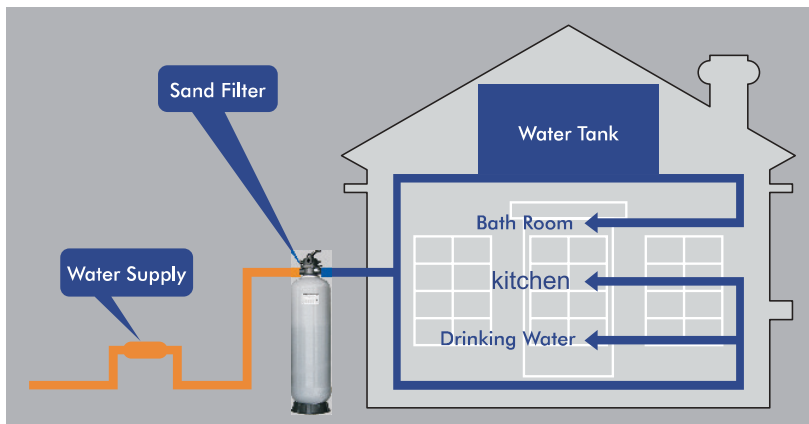

Deep Bed Filter **HD SERIES**

SLIM DESIGN AND EASY INSTALLATION
For domestic and light commercial filtration

Non-corrosive
fiberglass tank

Max Operating Pressure

100psi(7bar)

Max Temperature

50°C (122°F)

Suggested Size of Media

sand 0.5-0.8mm

Pool & Spa Equipment

 **Emaux**
water technology

www.emauxgroup.com

HD Series Deep Bed Filter is designed for filtering incoming water supply for domestic and light commercial use. Undesired particles such as rust, sand, dirt and other impurities found in water are trapped by the filter bed, offering crystal clear filtered water. Simple operation, ultra long life, robust weather and sunlight resistant fibreglass tank.

Model: H13300

Model: H15350

Basic System Design:

- HD Series Filter is equipped with :
1. 6-way screw style multiport valve(1" MPV06)
 2. universal standard of union connection
 3. pressure gauge
 4. lateral system