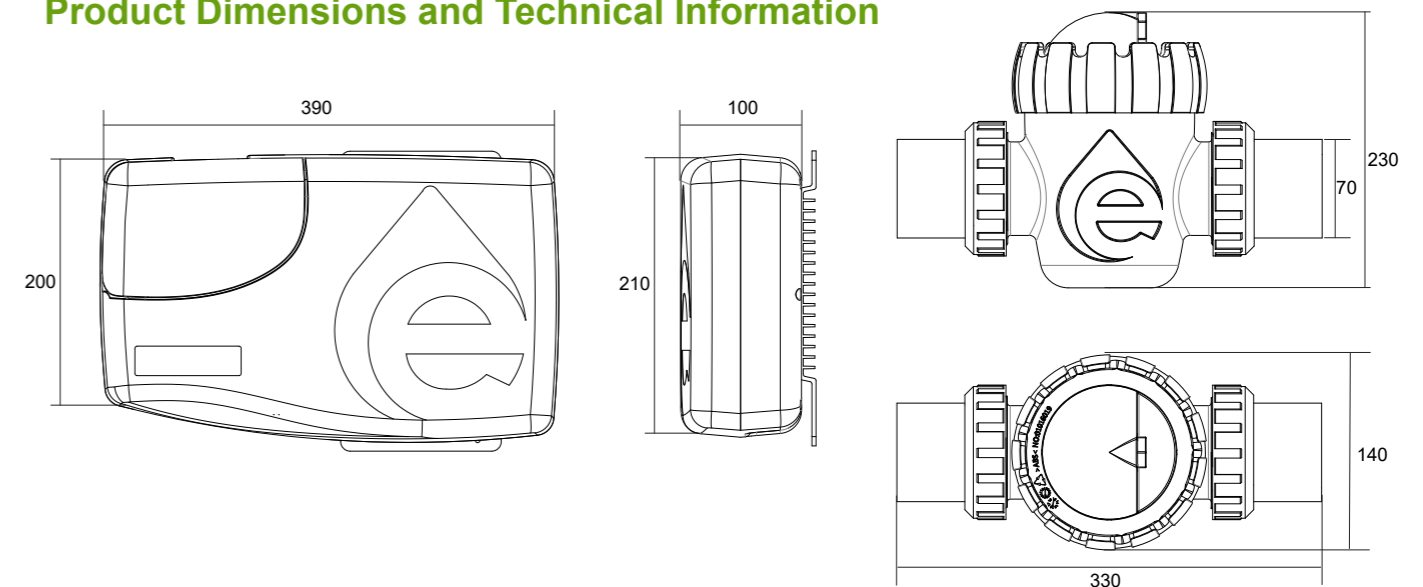

www.emauxgroup.com

Pool & Spa Equipment

SIGNATURE COLLECTION

Product Information

SIMPLE AND RELIABLE

SSC-mini Salt Chlorinator is designed for the residential pools up to 90,000 liters.

Using the latest technology, SSC-mini combines an intuitive interface with robust components for extremely user friendly installation and operation. This maintenance free chlorinator represents the best value for money in the market.

Product Dimensions and Technical Information

Code	Model	Input Voltage/ Frequency	Salt Level	Cell Output	Maximum Pool Size	Cell Connections
88380702	SSCmini	220-240V / 50-60Hz	3000ppm	20gr/hr	90,000 Liters	1.5" / 50mm or 2" / 63mm

The Cell

- 1) Titanium plates for a maximum chlorine production of 20 gram/h
- 2) Self-cleaning reverse polarity
- 3) Water flow sensor
- 4) Temperature sensor
- 5) Translucent casing with connections for 50 mm / 1 1/2" or 63 mm / 2" pipes