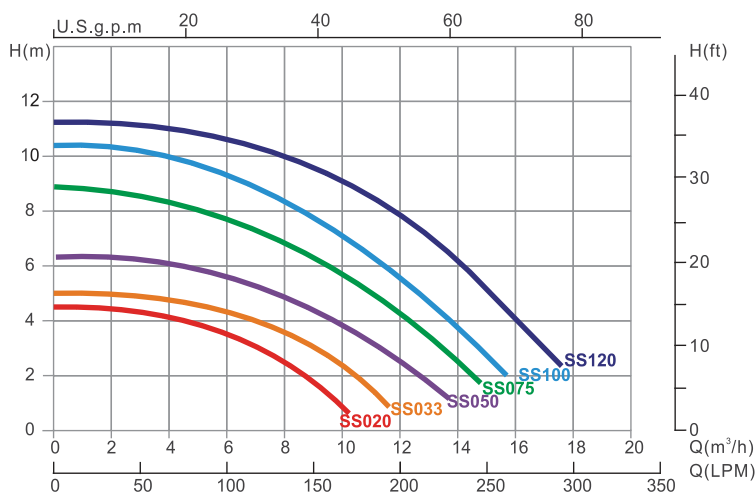

Pump **SS SERIES**

BEST OPTION FOR SMALLER PLUMBING

For small sized residential and above-ground pools

Optional built-in timer

1. 1.5 inch suction and discharge ports
2. Asynchronous, two-pole motor
3. Class insulation: 130(B)
4. IPX5 Waterproof standard
5. Built-in thermal protection
6. Overload protection
7. External heat sink
8. Available in 50Hz or 60Hz for 220V/110V9.
9. Specially designed unions compatible for both Imperial and Metric standards
10. 316 stainless steel shaft
11. 316 stainless steel mechanical seal

 **Emaux**
water technology

Pool & Spa Equipment

www.emauxgroup.com

Technical Information:

Remark: The performance curve above is for 50Hz models

Built-in timer option:

The SS Series pump offers an optional built-in timer that allows the user to quickly set up the pump's running schedule on a user-friendly control pad.

Product Information and Dimensions:

Model 50Hz	Input(kW)	Current(AMP)	Noise(dB)	Head (m)			
				2	4	6	8
SS020 / SS020T	0.28	1.5	55	8.4	4	--	--
SS033 / SS033T	0.43	2	55	10.4	7	--	--
SS050 / SS050T	0.55	2.5	60	12.4	10	4	--
SS075 / SS075T	0.75	3.5	60	14.4	12.2	9.4	5
SS100 / SS100T	0.90	4.7	65	15.2	13.8	11.4	8.4
SS120 / SS120T	0.97	5.8	65	18	16	14	12

Code 220V/50Hz	Code 110V/60Hz	Model	Connection Size	Horsepower	Weight (kg)	Capacitance 220V	Capacitance 110V	A mm
88022401	88022601	SS020	1.5" / 50mm	0.2hp	6.20	5μF	20μF	507
88022402	88022602	SS033	1.5" / 50mm	0.33hp	6.50	6μF	24μF	507
88022403	88022603	SS050	1.5" / 50mm	0.5hp	8.03	8μF	30μF	552
88022404	88022604	SS075	1.5" / 50mm	0.75hp	9.01	14μF	40μF	552
88022405	88022605	SS100	1.5" / 50mm	1.0hp	9.09	20μF	60μF	552
88022406	88022606	SS120	1.5" / 50mm	1.2hp	11.00	20μF	60μF	552
9020329	/	SS020T	1.5" / 50mm	0.2hp	6.20	5μF	/	507
9020330	/	SS033T	1.5" / 50mm	0.33hp	6.50	6μF	/	507
9020331	/	SS050T	1.5" / 50mm	0.5hp	8.03	8μF	/	552
9020332	/	SS075T	1.5" / 50mm	0.75hp	9.01	14μF	/	552
9020333	/	SS100T	1.5" / 50mm	1.0hp	9.09	20μF	/	552
9020334	/	SS120T	1.5" / 50mm	1.2hp	11.00	20μF	/	552