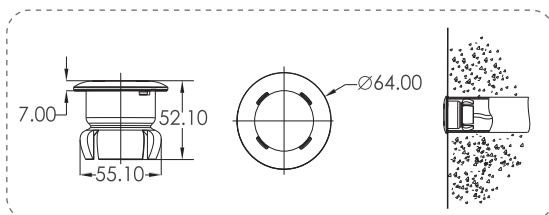

P10 Series Plastic Underwater Light

Waterproof Standard Material

IP68 ABS+ UV stabilizer

Cable Installation

3m Wall mounted
slip in 63mm Class 12 PVC pipe

Code	Model	Description	Watt/Voltage	Color	Illumiance (lux)
88041939	LED-P10	18 LEDs Bulb for Concrete Pool	1W/12V	Auto Color Changing	124
88041940	LED-P10	18 LEDs Bulb for Concrete Pool	1W/12V	Cool White	170
9040003	LED-P10	18 LEDs Bulb for Concrete Pool	1W/12V	Warm White	180