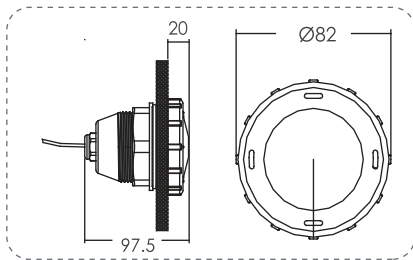

Spa Light

CREATE SENSES AND SIGHT TO YOUR SPA

For spa and fiberglass pools

P50 Series Plastic Spa Light

LED-P50

Waterproof Standard Material

IP68 Plastic

Cable Installation

1.5m Wall mounted (housing type)

IP68 **CE** **RoHS**
COMPLIANT 2011/65/EU

P50 Series Light Product Information

Code	Model	Light	Watt/ Voltage	Color	Illumiance (lux)
88040101	UL-P50	MR 16 Halogen Lamp	20W/12V	Color lens (Red/Green/Blue)	200(red),260(green),100(blue),700(no lens)
88041101	LED-P50	MR 16, 18 LEDs Bulb	1W/12V	Auto Changing Color/Cool White/Blue	120(Color), 70(Cool White)

P10 Series Plastic Underwater Light

Waterproof Standard Material

IP68 ABS+ UV stabilizer

Cable Installation

3m Wall mounted
slip in 63mm Class 12 PVC pipe

Code	Model	Description	Watt/Voltage	Color	Illumiance (lux)
88041939	LED-P10	18 LEDs Bulb for Concrete Pool	1W/12V	Auto Color Changing	124
88041940	LED-P10	18 LEDs Bulb for Concrete Pool	1W/12V	Cool White	170
9040003	LED-P10	18 LEDs Bulb for Concrete Pool	1W/12V	Warm White	180