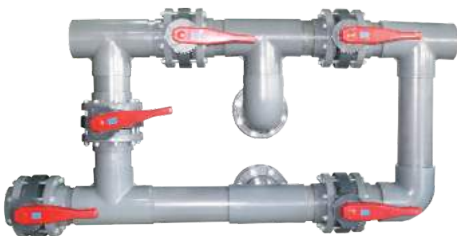

5 Way Butterfly Valve

5 Way Butterfly Valve NBV30-NBV80