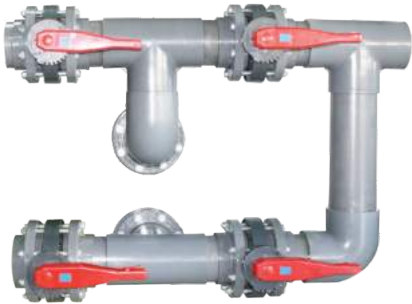

Valve Manifold

4 Way Butterfly Valve

4 Way Butterfly Valve NBV30-NBV80