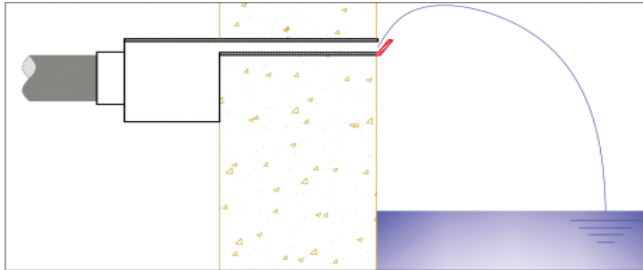

Water Descent PBA SERIES PBS SERIES

PBA Series

The water descent produces a beautiful arc of water before projecting away from the pool wall and falling the pool creating a relaxing sound of water and a hypnotized scenario, especially at night.