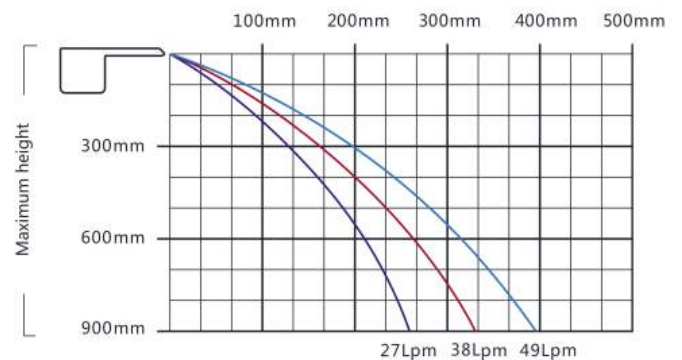

PBS Series

Elegant waterfall created by a thin sheet of water descending gracefully to the pool surface.