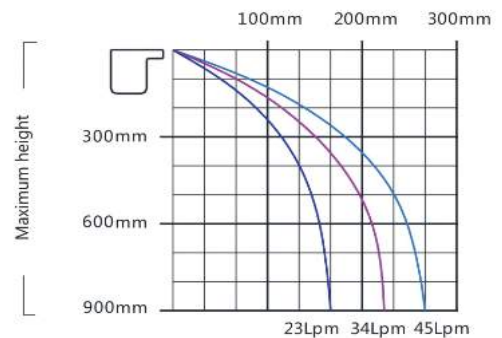

PB Series *This model provides an excellent water effect with a fine sheet of water falling like a mountain spring waterfall*