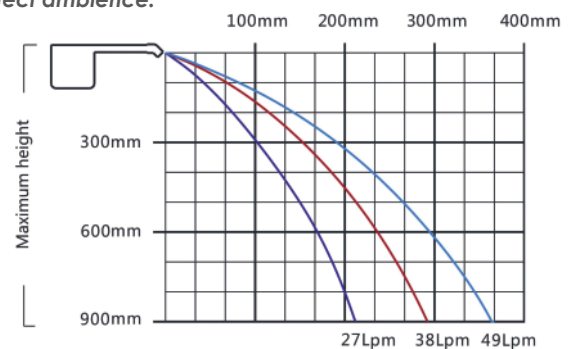

RS Series

This water descent can be adapted to blend in harmoniously with your pool and its surroundings to create the perfect ambience.