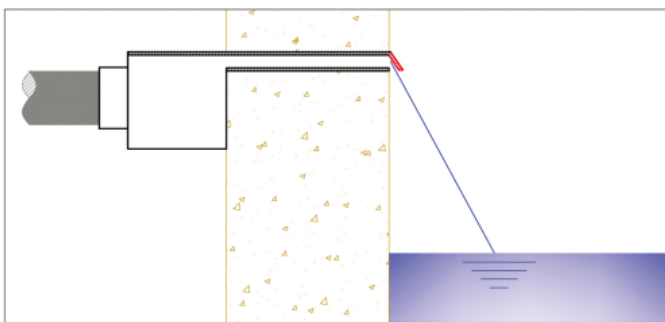

PBS Series

Elegant waterfall created by a thin sheet of water descending gracefully to the pool surface.