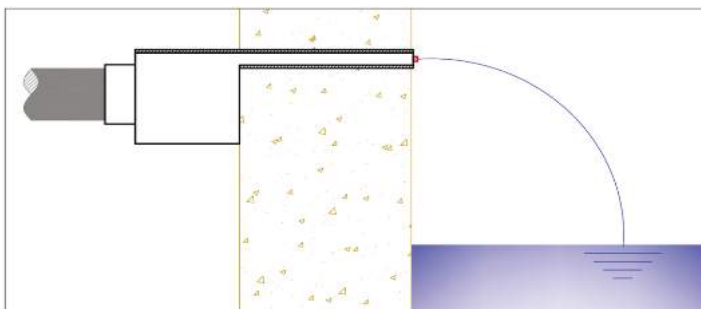

PB Series *This model provides an excellent water effect with a fine sheet of water falling like a mountain spring waterfall*