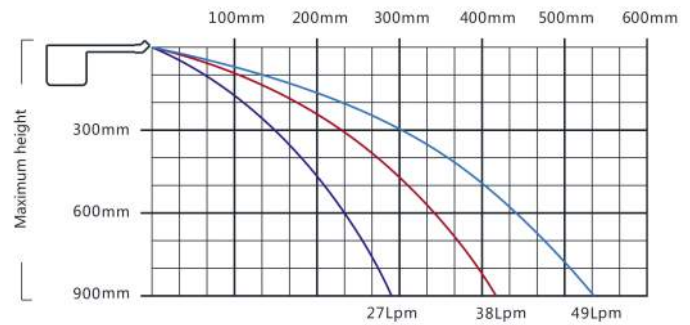

Water Descent RA SERIES RS SERIES

RA Series

Water Descent Rainfall Arc adds character and style to your pool. The water rain projects up from the unit at an angle 45° and then naturally arcs and falls to the water surface.

Product Information and Dimensions:

Code (LED)	Model (LED)	Code	Model	A(mm)	B(mm)	C(mm)	D(mm)	Remark
88480201	RA300-25(L)	88485201	RA300-25	306	159	85	46	12V DC 4W
88480202	RA300-150(L)	88485202	RA300-150	306	284	85	171	
88480211	RA600-25(L)	88485211	RA600-25	606	159	85	46	12V DC 8W
88480212	RA600-150(L)	88485212	RA600-150	606	284	85	171	
88480221	RA900-25(L)	88485221	RA900-25	906	159	85	46	12V DC 12W
88480222	RA900-150(L)	88485222	RA900-150	906	284	85	171