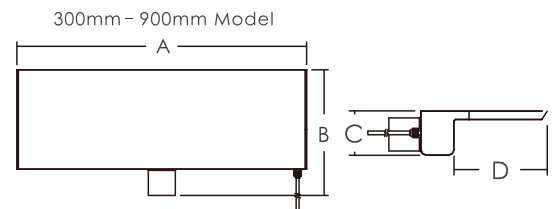

Product Information and Dimensions:

Code (LED)	Model (LED)	Code	Model	A(mm)	B(mm)	C(mm)	D(mm)	Remark
88480401	PBA300-25(L)	88485401	PBA300-25	306	152	76	39	12V DC 4W
88480402	PBA300-150(L)	88485402	PBA300-150		277		164	
88480411	PBA600-25(L)	88485411	PBA600-25	606	152	76	39	12V DC 8W
88480412	PBA600-150(L)	88485412	PBA600-150		277		164	
88480421	PBA900-25(L)	88485421	PBA900-25	906	152	76	39	12V DC 12W
88480422	PBA900-150(L)	88485422	PBA900-150		277		164