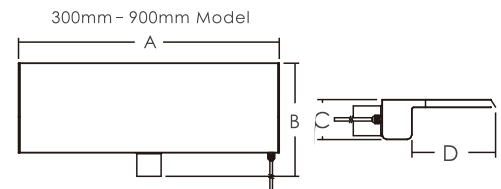

Product Information and Dimensions:

Code (LED)	Model (LED)	Code	Model	A(mm)	B(mm)	C(mm)	D(mm)	Remark
88480301	RS300-25(L)	88485301	RS300-25	306	159	78	46	12V DC 4W
88480302	RS300-150(L)	88485302	RS300-150	306	284	78	171	
88480311	RS600-25(L)	88485311	RS600-25	606	159	78	46	12V DC 8W
88480312	RS600-150(L)	88485312	RS600-150	606	284	78	171	
88480321	RS900-25(L)	88485321	RS900-25	906	159	78	46	12V DC 12W
88480322	RS900-150(L)	88485322	RS900-150	906	284	78	171