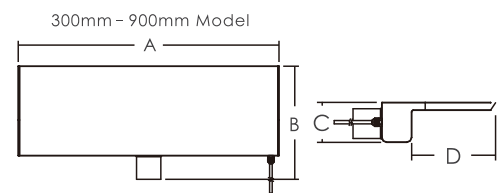

Water Descent RA SERIES RS SERIES

RA Series

Water Descent Rainfall Arc adds character and style to your pool. The water rain projects up from the unit at an angle 45° and then naturally arcs and falls to the water surface.

Product Information and Dimensions:

Code (LED)	Model (LED)	Code	Model	A(mm)	B(mm)	C(mm)	D(mm)	Remark
88480201	RA300-25(L)	88485201	RA300-25	306	159	85	46	12V DC 4W
88480202	RA300-150(L)	88485202	RA300-150	306	284	85	171	
88480211	RA600-25(L)	88485211	RA600-25	606	159	85	46	12V DC 8W
88480212	RA600-150(L)	88485212	RA600-150	606	284	85	171	
88480221	RA900-25(L)	88485221	RA900-25	906	159	85	46	12V DC 12W
88480222	RA900-150(L)	88485222	RA900-150	906	284	85	171	

RS Series

This water descent can be adapted to blend in harmoniously with your pool and its surroundings to create the perfect ambience.

Product Information and Dimensions:

Code (LED)	Model (LED)	Code	Model	A(mm)	B(mm)	C(mm)	D(mm)	Remark
88480301	RS300-25(L)	88485301	RS300-25	306	159	78	46	12V DC 4W
88480302	RS300-150(L)	88485302	RS300-150	306	284	78	171	
88480311	RS600-25(L)	88485311	RS600-25	606	159	78	46	12V DC 8W
88480312	RS600-150(L)	88485312	RS600-150	606	284	78	171	
88480321	RS900-25(L)	88485321	RS900-25	906	159	78	46	12V DC 12W
88480322	RS900-150(L)	88485322	RS900-150	906	284	78	171	

EMAUX WATER TECHNOLOGY CO., LTD

Flat A-D, 20/F., Kai Bo 22, 22 Wing Kin Road,
Kwai Chung, Hong Kong
PHONE +852 2832 9880
www.emauxgroup.com

Pool & Spa Equipment

YOUR PREMIER SUPPLIER

Available from:

ALL SPECIFICATIONS ARE SUBJECT TO CHANGE WITHOUT NOTICE
© 2021 EMAUX WATER TECHNOLOGY CO., LTD. ALL RIGHTS RESERVED.