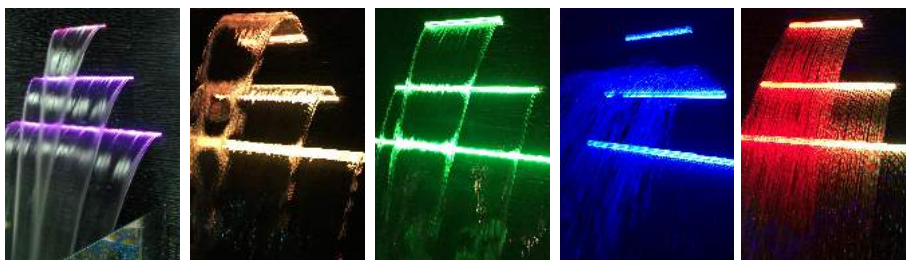

Water Descent LED Control Box PB SERIES

LED Water Descent Control Box

Instead of using fiber optics, the LED strip is built into the unit placing the light source as close as possible to the waterfall. This design creates a wonderful illumination to the water falling into the pool.

10 pre-programmed LED lighting effects allow you to create the best luminous water features in your hands.

5 different models available for different water effects:

1. PB Series: Sheet of water with standard trajectory.
2. PBA Series: Sheet of water with arc trajectory.
3. PBS Series: Sheet of water with sheer trajectory.
4. RA Series: Rain fall effect with arc trajectory.
5. RS Series: Rain fall effect with sheer trajectory.

PB Series   PBA Series   PBS Series   RA Series   RS Series