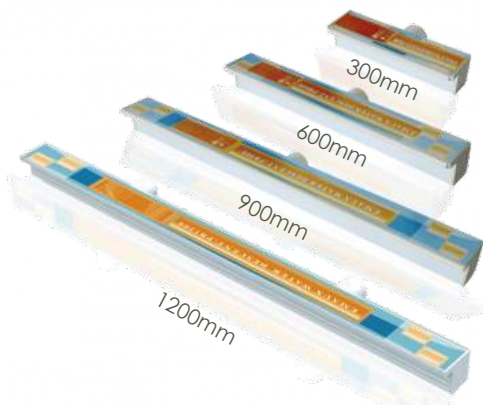

Make your pool alive!

Water Descent is one of the most beautiful ornamental features for your pool or spa.

Creating a water movement in your pool, it may be adjusted from a peaceful sheet of water falling into the pool, to a relaxing water massage for your back, adding elegance and style to your pool.

Available in five different models, you can enjoy different water effects and trajectories, from our standard water fall, to rain sheer or arc trajectory.

With the optional RGB LED strip, the unit provides you vibrant colorful waterfall which adds visual interest and soothing sound of flowing water to your landscape.

Features

1. Available in two different widths: 25 mm and 150 mm, they are suitable for different wall sizes.
2. Four different lengths: 300 mm, 600 mm, 900 mm and 1200mm .
3. LED strip is powered by external 12V DC, which is safe and reliable.
4. The LEDs can be operated through panel or remote control and 10 lighting patterns are available.
5. Multiple water descents can share the same controller for synchronized color effects

Emaux
water technology

Pool & Spa Equipment