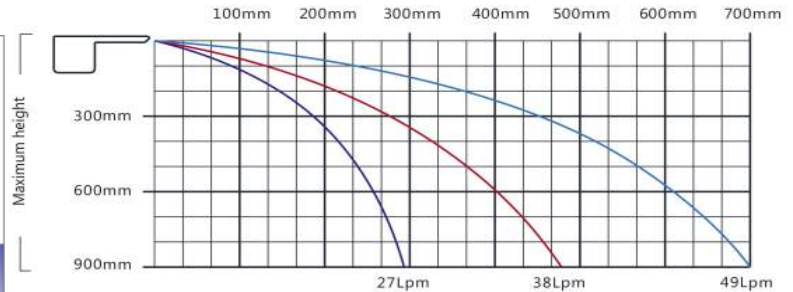

Water Descent PBA SERIES PBS SERIES

PBA Series

The water descent produces a beautiful arc of water before projecting away from the pool wall and falling the pool creating a relaxing sound of water and a hypnotized scenario, especially at night.