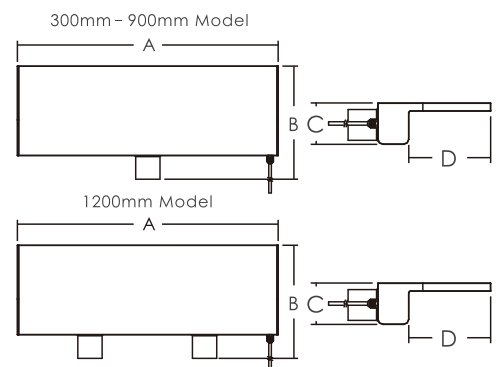

NOTE 1 : This chart corresponds to the water descent with length 300 mm. For a length of 600 mm, the flow rate required is the double, for 900 mm, three times and for 1200 mm four times.