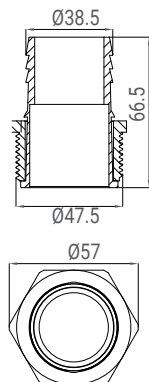

Hose Tail Connector

Made of ABS with high mechanical resistance

Code: 91609006
Barbed 32/38mm to Solvent 50mm

Code: 91609007
Barbed 38mm to Solvent 50mm

Code: 91609008
Barbed 32mm to Barbed 32mm

Code: 91609009
Barbed 38mm to 1-1/2" Male threaded

Code: 91609010
Barbed 38mm to 1-1/2" Male threaded (with nut)

Code: 91609011
Barbed 32/38mm to 1-1/2" Male threaded

EMAUX WATER TECHNOLOGY CO., LTD

Flat A-D, 20/F., Kai Bo 22, 22 Wing Kin Road,
Kwai Chung, Hong Kong