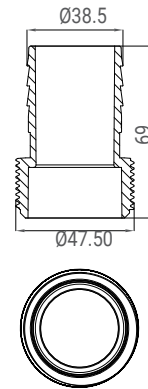

Hose Tail Connector

Made of ABS with high mechanical resistance

Code: 91609006
Barbed 32/38mm to Solvent 50mm

Code: 91609007
Barbed 38mm to Solvent 50mm

Code: 91609008
Barbed 32mm to Barbed 32mm

Code: 91609009
Barbed 38mm to 1-1/2" Male threaded

Code: 91609010
Barbed 38mm to 1-1/2" Male threaded (with nut)

Code: 91609011
Barbed 32/38mm to 1-1/2" Male threaded

EMAUX WATER TECHNOLOGY CO., LTD

Flat A-D, 20/F., Kai Bo 22, 22 Wing Kin Road,
Kwai Chung, Hong Kong