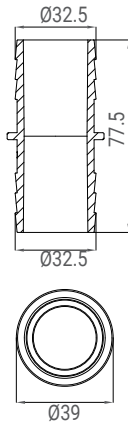

Hose Tail Connector

Made of ABS with high mechanical resistance

Code: 91609006
Barbed 32/38mm to Solvent 50mm

Code: 91609007
Barbed 38mm to Solvent 50mm

Code: 91609008
Barbed 32mm to Barbed 32mm

Code: 91609009
Barbed 38mm to 1-1/2" Male threaded

Code: 91609010
Barbed 38mm to 1-1/2" Male threaded (with nut)

Code: 91609011
Barbed 32/38mm to 1-1/2" Male threaded

EMAUX WATER TECHNOLOGY CO., LTD

Flat A-D, 20/F., Kai Bo 22, 22 Wing Kin Road,
Kwai Chung, Hong Kong