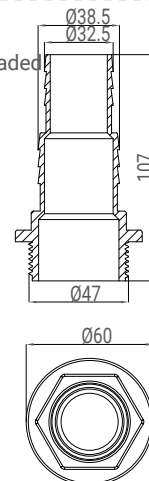

Hose Tail Connector

Made of ABS with high mechanical resistance

Code: 91609006
Barbed 32/38mm to Solvent 50mm

Code: 91609007
Barbed 38mm to Solvent 50mm

Code: 91609008
Barbed 32mm to Barbed 32mm

Code: 91609009
Barbed 38mm to 1-1/2" Male threaded

Code: 91609010
Barbed 38mm to 1-1/2" Male threaded (with nut)

Code: 91609011
Barbed 32/38mm to 1-1/2" Male threaded

EMAUX WATER TECHNOLOGY CO., LTD

Flat A-D, 20/F., Kai Bo 22, 22 Wing Kin Road,
Kwai Chung, Hong Kong