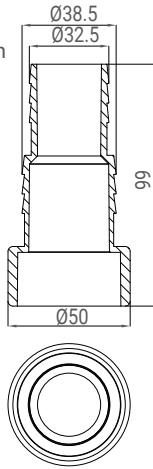

Hose Tail Connector

Made of ABS with high mechanical resistance

Code: 91609006
Barbed 32/38mm to Solvent 50mm

Code: 91609007
Barbed 38mm to Solvent 50mm

Code: 91609008
Barbed 32mm to Barbed 32mm

Code: 91609009
Barbed 38mm to 1-1/2" Male threaded

Code: 91609010
Barbed 38mm to 1-1/2" Male threaded (with nut)

Code: 91609011
Barbed 32/38mm to 1-1/2" Male threaded

EMAUX WATER TECHNOLOGY CO., LTD

Flat A-D, 20/F., Kai Bo 22, 22 Wing Kin Road,
Kwai Chung, Hong Kong