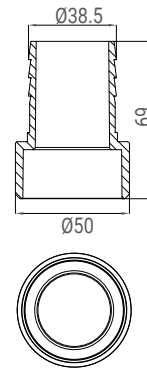

Hose Tail Connector

Made of ABS with high mechanical resistance

Code: 91609006
Barbed 32/38mm to Solvent 50mm

Code: 91609007
Barbed 38mm to Solvent 50mm

Code: 91609008
Barbed 32mm to Barbed 32mm

Code: 91609009
Barbed 38mm to 1-1/2" Male threaded

Code: 91609010
Barbed 38mm to 1-1/2" Male threaded (with nut)

Code: 91609011
Barbed 32/38mm to 1-1/2" Male threaded

EMAUX WATER TECHNOLOGY CO., LTD

Flat A-D, 20/F., Kai Bo 22, 22 Wing Kin Road,
Kwai Chung, Hong Kong