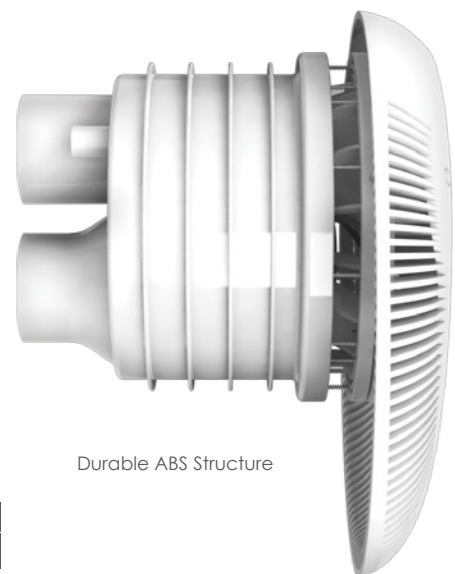

Countercurrent Jet

ENDLESS NO-LAP SWIMMING TRAINING

For small size training pools

Countercurrent Jet

Decent Swim for swimmers at all levels

Perfect for small pools where space is limited. Excellent for fitness training, underwater massage, endless no-lap swimming and unnecessary tumble turns.

Underwater on/off Switch

Adjustable Nozzle and LED Light

Product Features

1. Powerful counter current.
2. Product can be used as a single or double jet system with one or two pumps.
3. Counter current face plate with LED Light.
4. All controls are on the face plate and can be operated in perfect safety while you are in the water.
5. Adjust the valve to control the bubble effect.
6. Water flow direction can be changed through the adjustable nozzle.

RGB Color Water Light

LED White Water Light

Product Dimensions

Durable ABS Structure

Technical Information

Water Pump Selection	Qmax		Hmax meter	V/Hz	Power	
	m³/h	l/min			kW	Horsepower
UPH400 pump x 1	75	1300	13	380/50	3.00	4.0
UPH550 pump x 1	90	1500	17.5	380/50	4.00	5.5
SR30 pump x 1	28	480	20	220/50	2.18	3.0
SR30 pump x 2	50	850	25	220/50	2 x 2.18	2 x 3.0

Installation:

1. Setting with one pump

2. Setting with two pumps

Various Accessories for Countercurrent Jet

Pump

SR Series Pump

1. Class insulation: 130(B)
2. IPX5 Waterproof standard
3. Built-in thermal protection
4. Overload protection