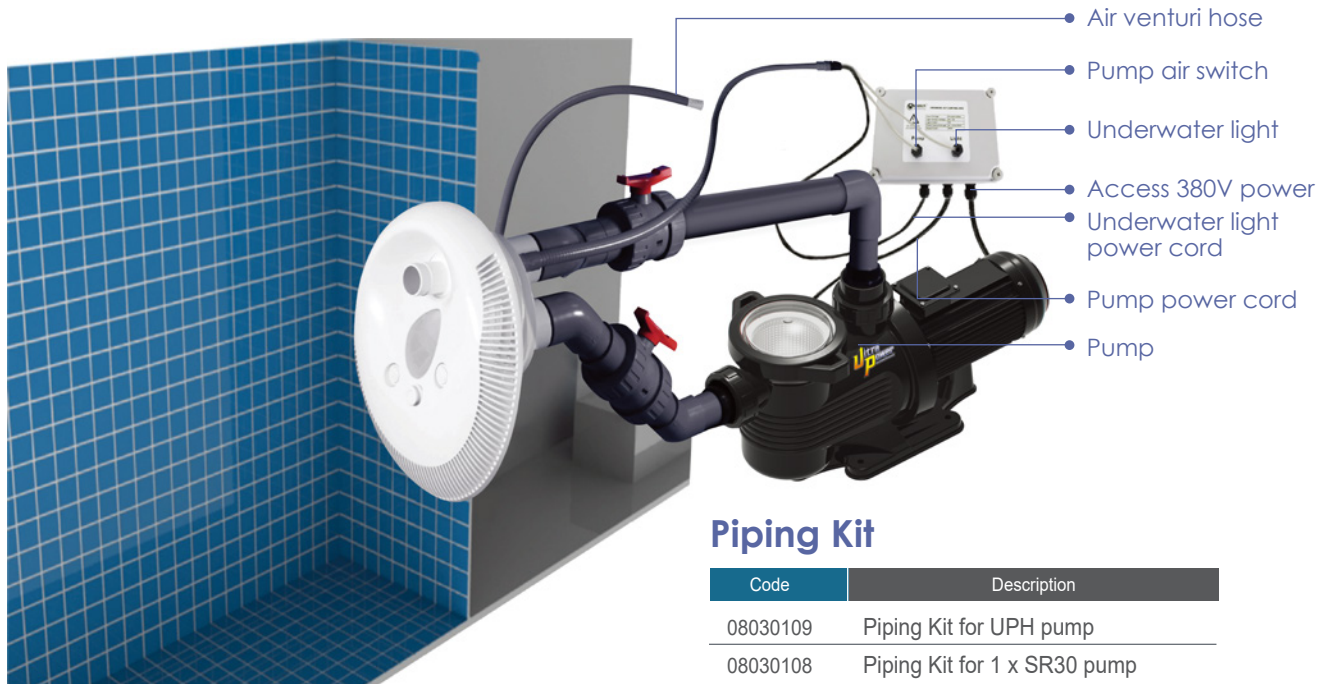

Underwater on/off Switch

Adjustable Nozzle and LED Light

Product Features

1. Powerful counter current.
2. Product can be used as a single or double jet system with one or two pumps.
3. Counter current face plate with LED Light.
4. All controls are on the face plate and can be operated in perfect safety while you are in the water.
5. Adjust the valve to control the bubble effect.
6. Water flow direction can be changed through the adjustable nozzle.

RGB Color Water Light

LED White Water Light

Product Dimensions

Durable ABS Structure

Technical Information

Water Pump Selection	Qmax		Hmax meter	V/Hz	Power	
	m³/h	l/min			kW	Horsepower
UPH400 pump x 1	75	1300	13	380/50	3.00	4.0
UPH550 pump x 1	90	1500	17.5	380/50	4.00	5.5
SR30 pump x 1	28	480	20	220/50	2.18	3.0
SR30 pump x 2	50	850	25	220/50	2 x 2.18	2 x 3.0

Installation:

1. Setting with one pump

2. Setting with two pumps

Various Accessories for Countercurrent Jet

Pump

SR Series Pump

1. Class insulation: 130(B)
2. IPX5 Waterproof standard
3. Built-in thermal protection
4. Overload protection

UPH Series Pump

1. Waterproof: IPX5
2. Self Priming: 3 m
3. Flow rate: Up to 110 m³/h
4. Working Voltage: 380-400Vac
5. Premium Efficiency IE3 Class Motor
6. Bearing: High temperature resistant up to 160°C