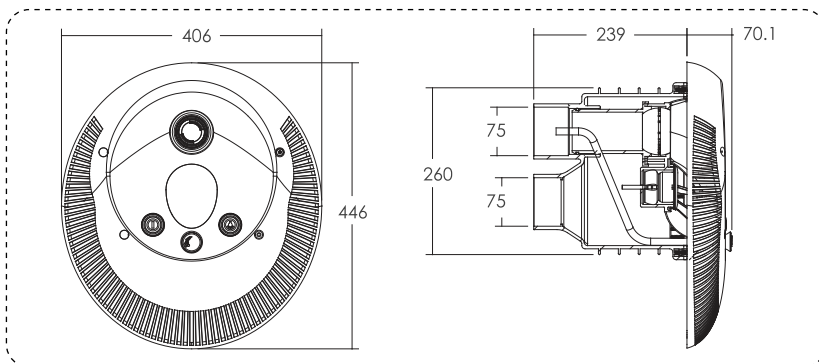

Underwater on/off Switch

Adjustable Nozzle and LED Light

Product Features

1. Powerful counter current.
2. Product can be used as a single or double jet system with one or two pumps.
3. Counter current face plate with LED Light.
4. All controls are on the face plate and can be operated in perfect safety while you are in the water.
5. Adjust the valve to control the bubble effect.
6. Water flow direction can be changed through the adjustable nozzle.

RGB Color Water Light

LED White Water Light

Product Dimensions

Durable ABS Structure

Technical Information

Water Pump Selection	Qmax		Hmax meter	V/Hz	Power	
	m³/h	l/min			kW	Horsepower
UPH400 pump x 1	75	1300	13	380/50	3.00	4.0
UPH550 pump x 1	90	1500	17.5	380/50	4.00	5.5
SR30 pump x 1	28	480	20	220/50	2.18	3.0
SR30 pump x 2	50	850	25	220/50	2 x 2.18	2 x 3.0