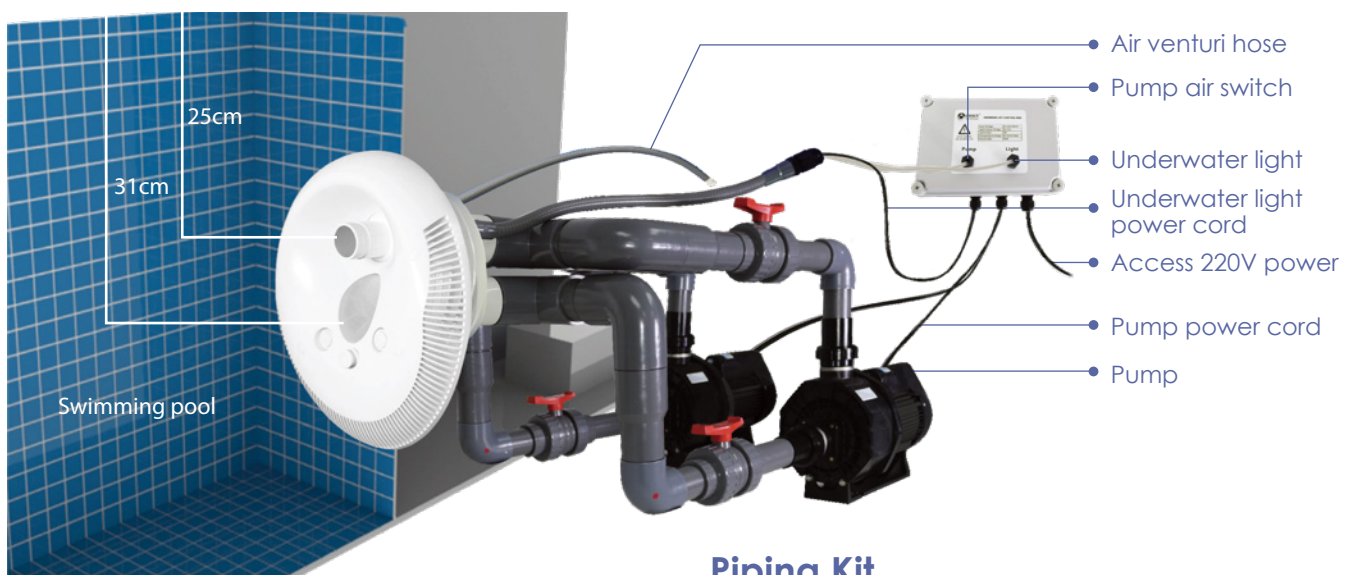

Underwater on/off Switch

Adjustable Nozzle and LED Light

Product Features

1. Powerful counter current.
2. Product can be used as a single or double jet system with one or two pumps.
3. Counter current face plate with LED Light.
4. All controls are on the face plate and can be operated in perfect safety while you are in the water.
5. Adjust the valve to control the bubble effect.
6. Water flow direction can be changed through the adjustable nozzle.

RGB Color Water Light

LED White Water Light

Product Dimensions

Durable ABS Structure

Technical Information

Water Pump Selection	Qmax		Hmax meter	V/Hz	Power	
	m³/h	l/min			kW	Horsepower
UPH400 pump x 1	75	1300	13	380/50	3.00	4.0
UPH550 pump x 1	90	1500	17.5	380/50	4.00	5.5
SR30 pump x 1	28	480	20	220/50	2.18	3.0
SR30 pump x 2	50	850	25	220/50	2 x 2.18	2 x 3.0

Installation:

1. Setting with one pump

2. Setting with two pumps

Various Accessories for Countercurrent Jet

Pump

SR Series Pump

1. Class insulation: 130(B)
2. IPX5 Waterproof standard
3. Built-in thermal protection
4. Overload protection

UPH Series Pump

1. Waterproof: IPX5
2. Self Priming: 3 m
3. Flow rate: Up to 110 m³/h
4. Working Voltage: 380-400Vac
5. Premium Efficiency IE3 Class Motor
6. Bearing: High temperature resistant up to 160°C