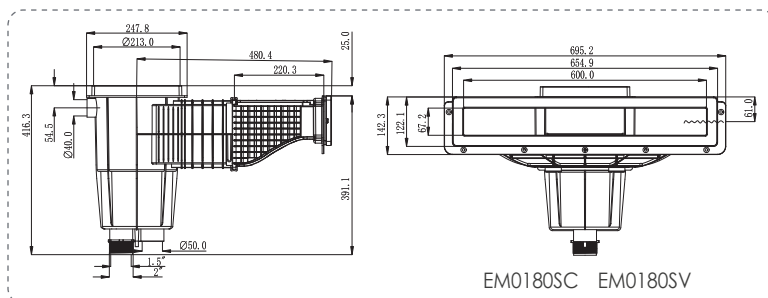

Outlet Fittings

Surface Skimmer

Elegant & functional

This 600mm width surface skimmer enables the water line to be as close as the pool deck level and creates an elegant finish similar to an overflow pool. A wide skimmer mouth and large basket maximize water circulation and skimming efficiency.

15L Surface Wall Skimmer EM0180

EM0180SC EM0180SV

Code	Model	Connection	Application	Flow Rate (L/min)
91601022	EM0180-SC	1.5" and 2" Internal Threaded and 1.5" Solvent Internal	Concrete Pool	150 - 200
91601023	EM0180-SV	1.5" and 2" Internal Threaded and 1.5" Solvent Internal	Vinyl Pool	150 - 200
91601024	EM0180TS-SC	1.5" and 2" Internal Threaded and 1.5" Solvent Internal	Concrete Pool (without brass inserts)	150 - 200
91601025	EM0180TS-SV	1.5" and 2" Internal Threaded and 1.5" Solvent Internal	Vinyl Pool (without brass inserts)	150 - 200