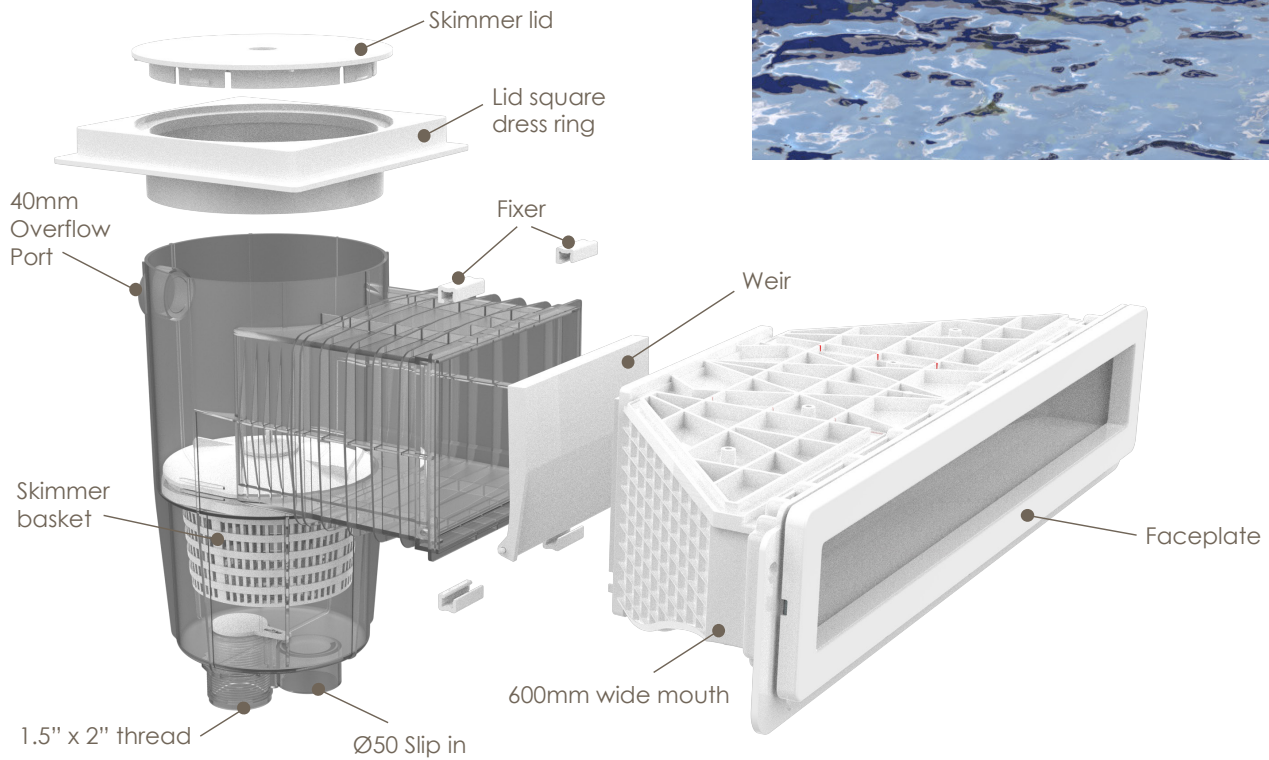

Outlet Fittings

Surface Skimmer

Elegant & functional

This 600mm width surface skimmer enables the water line to be as close as the pool deck level and creates an elegant finish similar to an overflow pool. A wide skimmer mouth and large basket maximize water circulation and skimming efficiency.

15L Surface Wall Skimmer EM0180

EM0180SC EM0180SV

Code	Model	Connection	Application	Flow Rate (L/min)
91601022	EM0180-SC	1.5" and 2" Internal Threaded and 1.5" Solvent Internal	Concrete Pool	150 - 200
91601023	EM0180-SV	1.5" and 2" Internal Threaded and 1.5" Solvent Internal	Vinyl Pool	150 - 200
91601024	EM0180TS-SC	1.5" and 2" Internal Threaded and 1.5" Solvent Internal	Concrete Pool (without brass inserts)	150 - 200
91601025	EM0180TS-SV	1.5" and 2" Internal Threaded and 1.5" Solvent Internal	Vinyl Pool (without brass inserts)	150 - 200