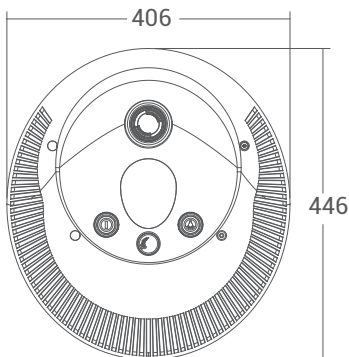

1. Countercurrent Jet Face Plate

Code	Model	Description
88093212	EM0055	Countercurrent Jet with LED Light RGB
88093412	EM0055	Countercurrent Jet with LED Light white

Underwater on/off Switch

Adjustable Nozzle and LED Light

RGB Color Water Light

Product Dimensions

LED White Water Light

Product Features

1. Powerful counter current.
2. Product can be used as a single or double jet system with one or two pumps.
3. Counter current face plate with LED Light.
4. All controls are on the face plate and can be operated in perfect safety while you are in the water
5. Adjust the valve to control the bubble effect.
6. Water flow direction can be changed through the adjustable nozzle.

Technical Information

Water Pump Selection	Qmax		Hmax	V/Hz	Power	
	m ³ /h	l/min	meter		kW	Horsepower
UPH400 pump x 1	75	1300	13	380/50	3.00	4.0
UPH550 pump x 1	90	1500	17.5	380/50	4.00	5.5
SR30 pump x 1	28	480	20	220/50	2.18	3.0
SR30 pump x 2	50	850	25	220/50	2 x 2.18	2 x 3.0