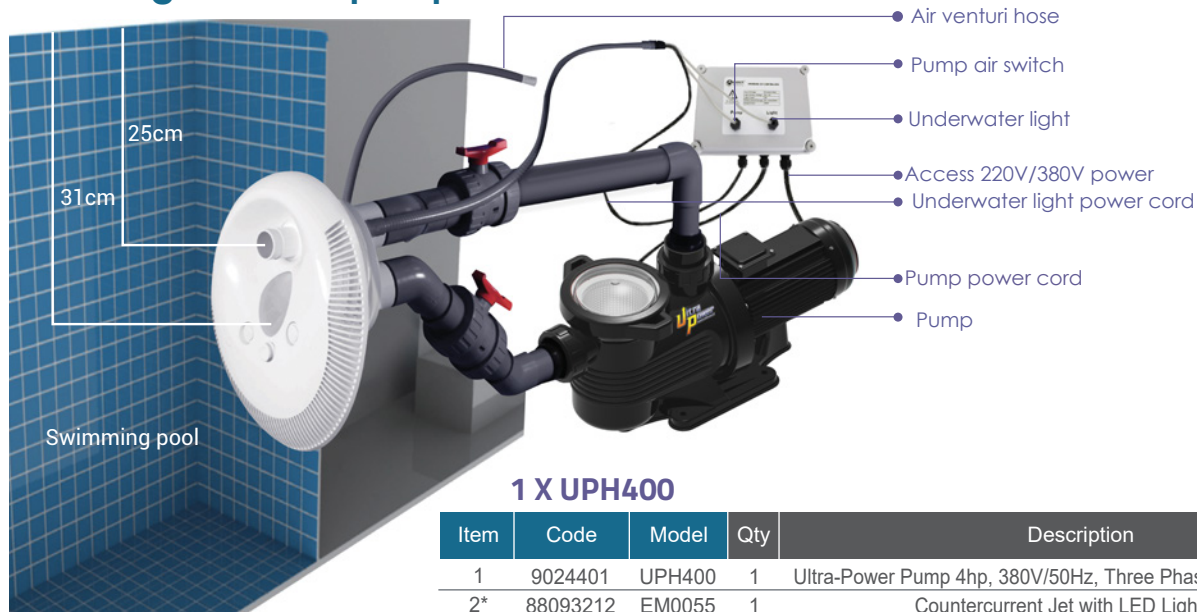

RGB Color Water Light

Product Dimensions

LED White Water Light

Product Features

1. Powerful counter current.
2. Product can be used as a single or double jet system with one or two pumps.
3. Counter current face plate with LED Light.
4. All controls are on the face plate and can be operated in perfect safety while you are in the water
5. Adjust the valve to control the bubble effect.
6. Water flow direction can be changed through the adjustable nozzle.

Accessories For Emaux Countercurrent Jet:

2. Pumps

- SR Series Pump**
1. Class insulation: 130(B)
 2. IPX5 Waterproof standard
 3. Built-in thermal protection
 4. Overload protection

- UPH Series Pump**
1. Waterproof: IPX5
 2. Self Priming: 3 m
 3. Flow rate: Up to 110 m³/h
 4. Working Voltage: 380-400Vac
 5. Premium Efficiency IE3 Class Motor
 6. Bearing: High temperature resistant up to 160°C

3. Control Box

Countercurrent Jet Control Box

Code	Model	Main Power input	Pump Power output	Lighting Power
08080020	SWJ-CB	AC 220V/50Hz	AC 220V/50Hz, 4.4kW	
08080021	SWJ-CB	AC 380V/50Hz	AC 380V/50Hz, 4.4kW	AC12V, 1W AC12V, 1W

Installation:

1. Setting with one pump

1 X UPH400

*Optional item

Item	Code	Model	Qty	Description
1	9024401	UPH400	1	Ultra-Power Pump 4hp, 380V/50Hz, Three Phase, 3"/90mm Unions
2*	88093212	EM0055	1	Countercurrent Jet with LED Light RGB
2*	88093412	EM0055	1	Countercurrent Jet with LED Light white
3	08030109	/	1	Piping kit for UPH pump
4	08080021	SWJ-CB	1	Countercurrent Jet Control Box 380V