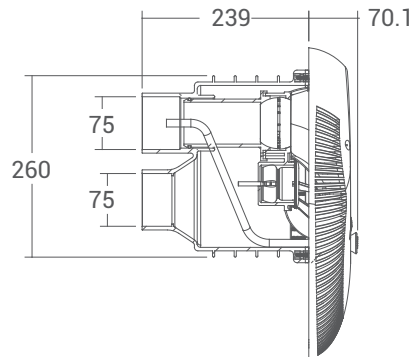

1. Countercurrent Jet Face Plate

Code	Model	Description
88093212	EM0055	Countercurrent Jet with LED Light RGB
88093412	EM0055	Countercurrent Jet with LED Light white

Underwater on/off Switch

Adjustable Nozzle and LED Light

RGB Color Water Light

Product Dimensions

LED White Water Light

Product Features

1. Powerful counter current.
2. Product can be used as a single or double jet system with one or two pumps.
3. Counter current face plate with LED Light.
4. All controls are on the face plate and can be operated in perfect safety while you are in the water
5. Adjust the valve to control the bubble effect.
6. Water flow direction can be changed through the adjustable nozzle.

Technical Information

Water Pump Selection	Qmax		Hmax	V/Hz	Power	
	m ³ /h	l/min	meter		kW	Horsepower
UPH400 pump x 1	75	1300	13	380/50	3.00	4.0
UPH550 pump x 1	90	1500	17.5	380/50	4.00	5.5
SR30 pump x 1	28	480	20	220/50	2.18	3.0
SR30 pump x 2	50	850	25	220/50	2 x 2.18	2 x 3.0