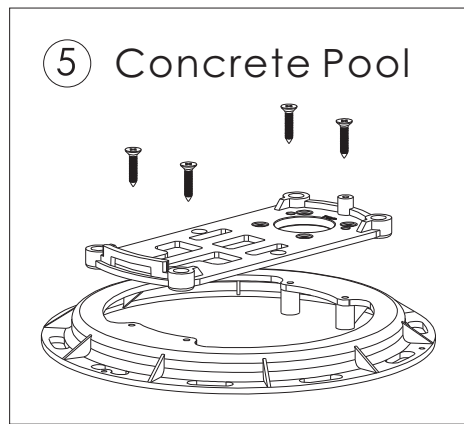

Aurora Light

Model: ARR30

Replacement Parts

Key No.	Part No.	Description	Piece(s) Required
1	03011334	M5x30Screw	1
2	89045901	LED Panel (Cool White)	1
2	89045902	LED Panel (RGB)	1
2	89045903	LED Panel (Warm White)	1
2	89045904	LED Panel (Single Blue)	1
3	440415448	Cable clip	4
4	112342644	M4x12 Screw	4
5	E040201	Fitting for Concrete pool	1
6	E042201	Fitting for vinly pool	1