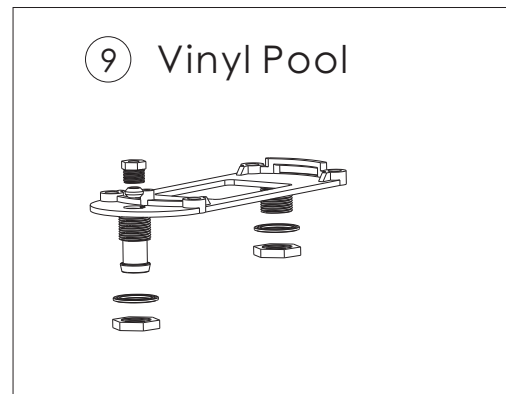

E-Lumen Ultra-Thin led panel

Model: E-Lumen252, E-Lumen441, E-Lumen531

E-Lumen Ultra-Thin led panel

Model: E-Lumen252, E-Lumen441, E-Lumen531

Replacement Parts

Key No.	Part No.	Description	Piece(s) Required
1	03011321	M5*20 Screw (316#)	1
2	01040205	Transparent Face Plate	1
3	01051256	Face Plate	1
4	89045528	UltraThin LED Panel 20W/12V for 252 LED (Warm white)	1
4	89045529	UltraThin LED Panel 20W/12V for 252 LED (Cool white)	1
4	89045530	UltraThin LED Panel 20W/12V for 252 LED (RGB)	1
4	89045531	UltraThin LED Panel 20W/12V for 252 LED (Single blue)	1
4	89045522	UltraThin LED Panel 35W/12V for 441 LED (Warm white)	1
4	89045513	UltraThin LED Panel 35W/12V for 441 LED (Cool white)	1
4	89045514	UltraThin LED Panel 35W/12V for 441 LED (RGB)	1
4	89045523	UltraThin LED Panel 35W/12V for 441 LED (Single blue)	1
4	89045524	UltraThin LED Panel 50W/12V for 531 LED (Warn white)	1
4	89045526	UltraThin LED Panel 50W/12V for 531 LED (Cool white)	1
4	89045527	UltraThin LED Panel 50W/12V for 531 LED (RGB)	1
4	89045525	UltraThin LED Panel 50W/12V for 531 LED (Single blue)	1
5	01050100	Knot	3
6	01110028	Pressing Fitting	1
7	03011307	M4*12 Screw	4
8	89040203	Fitting for Concrete Pool	1
9	89045517	Fitting for Vinly Pool	1