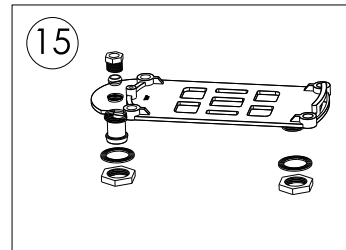

Notes : 5* Bulb plate 12V/1W LED has (White/ Blue/ RGB)

CP100 Series Underwater Light

Model: UL-CP100

Replacement Parts

Key No.	Part No.	Description	Piece(s) Required
1	03011321	M5*20 Screw (316#)	1
2	01050102	Face plate	1
3	01110027	Compression screw	1
4	01040212	Lights Lens	1
5	E041204	Bulb 12V/75W for ULH/ UL-NS	1
6	03011132	M4*8 Screw	3
7	03011150	Screw	2
8	04011031	Lamp Socket	1
9	03013039	But	2
10	03017118	Reflector Plate	1
11	04014016	Closed-End Wire Connector	2
12	02021084	O-Ring for UL-CP100	1
13	01231008	UL-CP100 Light Body Set	1
14	04013004	2.5M Cable	1
15	89044501	Vinyl pool Fitting for P100	1
16	89040203	Fitting for Concrete Pool	1