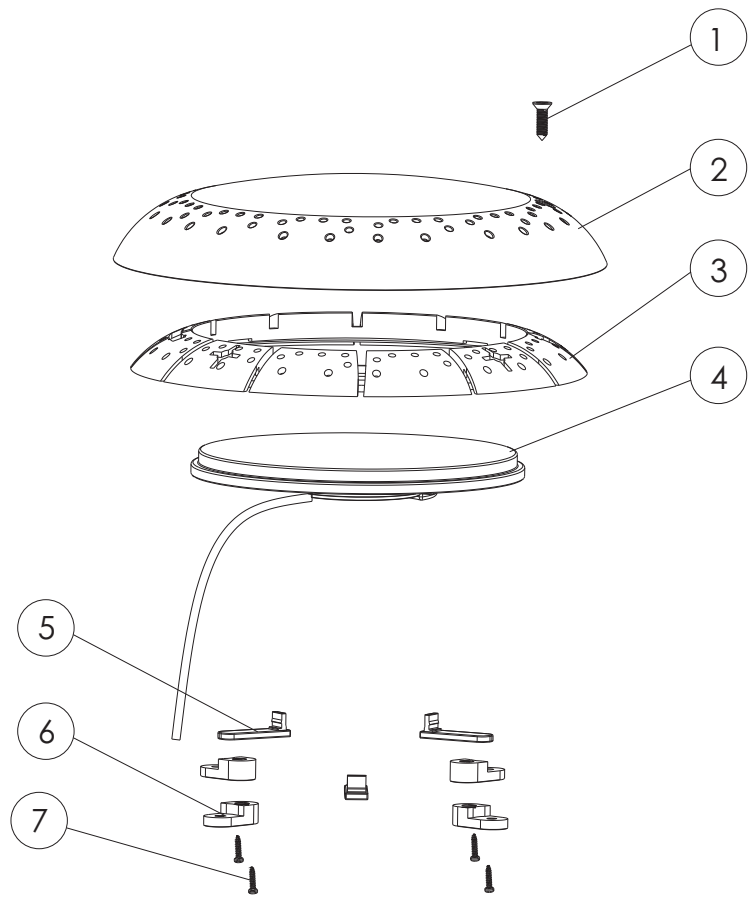

E-Lumen X "ZIRCON" Series

Model: ZIR25-V

Replacement Parts

Key No.	Part No.	Description	Piece(s) Required
1-1	112010115	Screw M3. 5*62(316)	2
1-2	440548127	20 LEDs Panel 25W Color	1
1-3	440097739	Pillar	2
1-4	112010116	Screw M3. 5*25(316)	2
1	E042801	20 LEDs Panel Suite 25W Color for ZIR25-C	1
2	E042802	Retro-fit Connector (For ZIRCON, with cable 2.5m)	1
2	105108117	Cable 2.5m (For ZIRCON)	1
3	112010110	Screw M3*18.5(316)	2
4	440427741	Clamp Ring	1
5	440087741	Lights Niche	1
6	111040067	Rubber Gasket	1
7	111040068	Rubber O-Ring	1
8	440017741	Nut	1
9	E042803	ZIRCON Water Joint Fittings for Cable	1
10	E042704	Joint for wire & pipe Suite TOPAZ	1
11	89041605	Plug with O-Ring	1

E-Lumen Ultra-Thin led panel

Model: E-Lumen252, E-Lumen441, E-Lumen531

E-Lumen Ultra-Thin led panel

Model: E-Lumen252, E-Lumen441, E-Lumen531

Replacement Parts

Key No.	Part No.	Description	Piece(s) Required
1	03011321	M5*20 Screw (316#)	1
2	01040205	Transparent Face Plate	1
3	01051256	Face Plate	1
4	89045528	UltraThin LED Panel 20W/12V for 252 LED (Warm white)	1
4	89045529	UltraThin LED Panel 20W/12V for 252 LED (Cool white)	1
4	89045530	UltraThin LED Panel 20W/12V for 252 LED (RGB)	1
4	89045531	UltraThin LED Panel 20W/12V for 252 LED (Single blue)	1
4	89045522	UltraThin LED Panel 35W/12V for 441 LED (Warm white)	1
4	89045513	UltraThin LED Panel 35W/12V for 441 LED (Cool white)	1
4	89045514	UltraThin LED Panel 35W/12V for 441 LED (RGB)	1
4	89045523	UltraThin LED Panel 35W/12V for 441 LED (Single blue)	1
4	89045524	UltraThin LED Panel 50W/12V for 531 LED (Warn white)	1
4	89045526	UltraThin LED Panel 50W/12V for 531 LED (Cool white)	1
4	89045527	UltraThin LED Panel 50W/12V for 531 LED (RGB)	1
4	89045525	UltraThin LED Panel 50W/12V for 531 LED (Single blue)	1
5	01050100	Knot	3
6	01110028	Pressing Fitting	1
7	03011307	M4*12 Screw	4
8	89040203	Fitting for Concrete Pool	1
9	89045517	Fitting for Vinly Pool	1