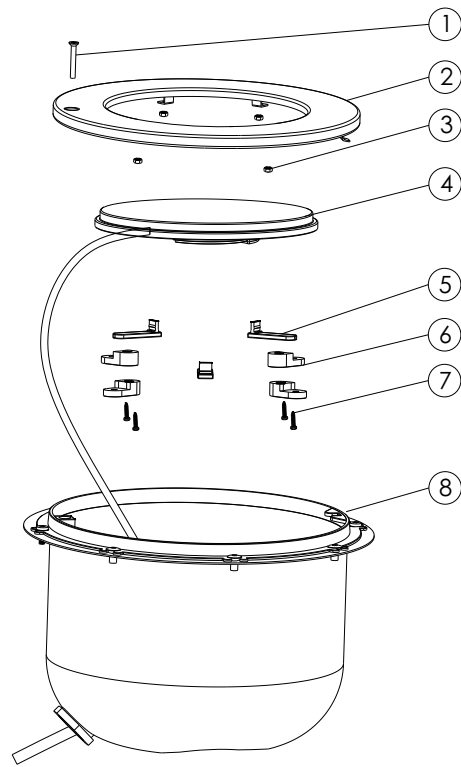

EL-S300 Series Underwater Light

Model: EL-S300

Replacement Parts

Key No.	Part No.	Description	Piece(s) Required
1	03011058	D3/16" *9/8" Pilot Screw	1
2	03017112	Face Ring Assembly (#304)	1
2	03017116	Face Ring Assembly (#304)	1
3	03013004	Hexagonal Nut (M4)	4
4	89045528	Ultra-Thin 252 LED panel 20W,Warm white	1
4	89045529	Ultra-Thin 252 LED panel 20W,Cool white	1
4	89045530	Ultra-Thin 252 LED panel 20W,RGB	1
4	89045531	Ultra-Thin 252 LED panel 20W,Single Blue	1
4	89045522	Ultra-Thin 441 LED panel 35W,Warm white	1
4	89045513	Ultra-Thin 441 LED panel 35W,Cool white	1
4	89045514	Ultra-Thin 441 LED panel 35W,RGB	1
4	89045523	Ultra-Thin 441 LED panel 35W,Single Blue	1
4	89045524	Ultra-Thin 531 LED panel 50W,Warm white	1
4	89045526	Ultra-Thin 531 LED panel 50W,Cool white	1
4	89045527	Ultra-Thin 531 LED panel 50W,RGB	1
4	89045525	Ultra-Thin 531 LED panel 50W,Single Blue	1
5	01050100	Cable Clip	3
6	01110028	Fastener	4
7	03011348	M4*22 Screw	4
8	88043605	Stainless Steel Housing for S300	1