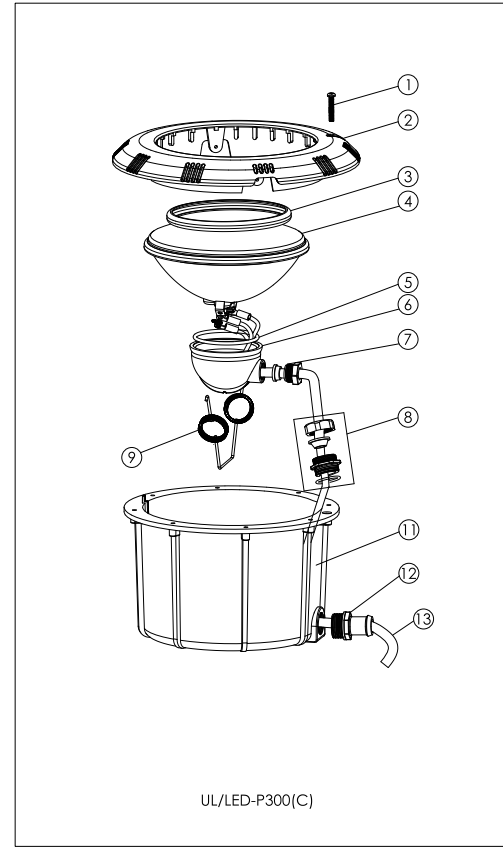

P300 Series Underwater Light

Model: UL-P300

Replacement Parts

Key No.	Part No.	Description	Piece(s) Required
1	03011323	M5X40 Screw for Face Plate for Vinyl Pool	1
1	03011325	M5X25 Screw for Face Plate for Concrete Pool	1
2	01051066	Face Plate (Blank)	1
2	01051067	Face Plate (Emaux)	1
3	02021011	Gasket for Bulb	1
4	04011004	PAR56 Light Bulb (Yellow Light) (Standard Bulb)	1
4	08040022	PAR56 252 LEDs Bulb (White Colour) - Replace 04011043	1
4	04011044	Par56 252 LED Bulbs (Blue Colour)	1
4	08040023	PAR56 252 LEDs Bulb (With Remote Control) - Replace 04011045	1
4	04011056	Par56 (252 LED Bulbs)12V/16W (Automatic Colour Change)	1
4	08040025	PAR56 144 LEDs Bulb(White Colour) - Replace 04011047	1
4	04011048	Par56 144 LED Bulbs (Blue Colour)	1
4	08040026	PAR56 144 LEDs Bulb (Auto Colour Change) - Replace 04011049	1
5	02021001	Waterproof O-Ring for bulb	1
6	01271001	Waterproof Cover	1
7	89040301	Waterproof O-Ring with Tooth Head for Cable	1
8	89040312	Water Joint Fittings for Cable	1
9	03014002	Spring	1
10	89040304	P300 Lights Vinyl pool fitting	1
11	01171107	P300 Lights Niche	1
12	01171106	Joint for Wire & Pipe	1
13	04013072	Cable 2.5M	1