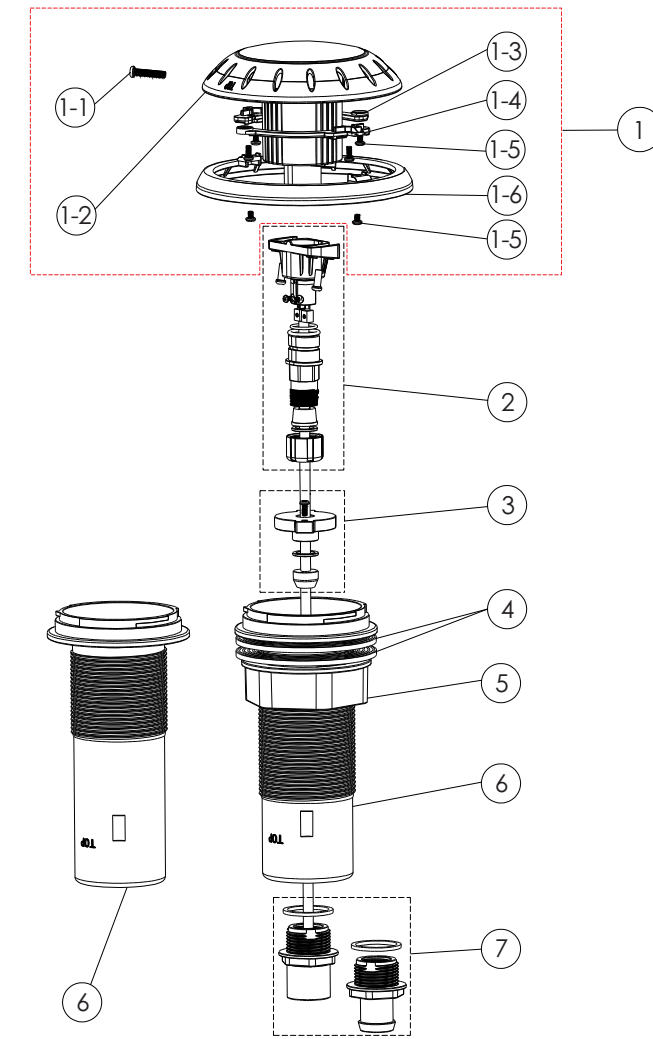

E-Lumen X "TOPAZ" Series

Model: TOP13-VL, TOP13-VS

Replacement Parts

Key No.	Part No.	Description	Piece(s) Required
1-1	112010111	Screw M3*18. 5(316)	1
1-2	440547998	15 LEDs Panel 13W Color	1
1-3	440647771	Fastener Left	1
1-4	440647772	Fastener Right	1
1-5	112362743	M3*8 screw 316	6
1-6	440517766	Face Plate	1
1	E042701	15 LEDs Panel Suite 13W Color for TOP13-VL/VS (Composition of 1-1, 1-2, 1-3, 1-4, 1-5, 1-6)	1
2	E042702	Retro-fit Connector (For TOPAZ, with cable 2. 5m)	1
2	105107997	Cable 2. 5m (For TOPAZ)	1
3	E042703	TOP13-VL/VS Water Joint Fittings for Cable	1
4	02021091	Rubber Ring	1
5	440017769	Nut	1
6	440087767	Lights Niche TOP13-VL	1
6	440087768	Lights Niche TOP13-VS	1
7	E042704	Joint for wire & pipe Suite TOPAZ	1