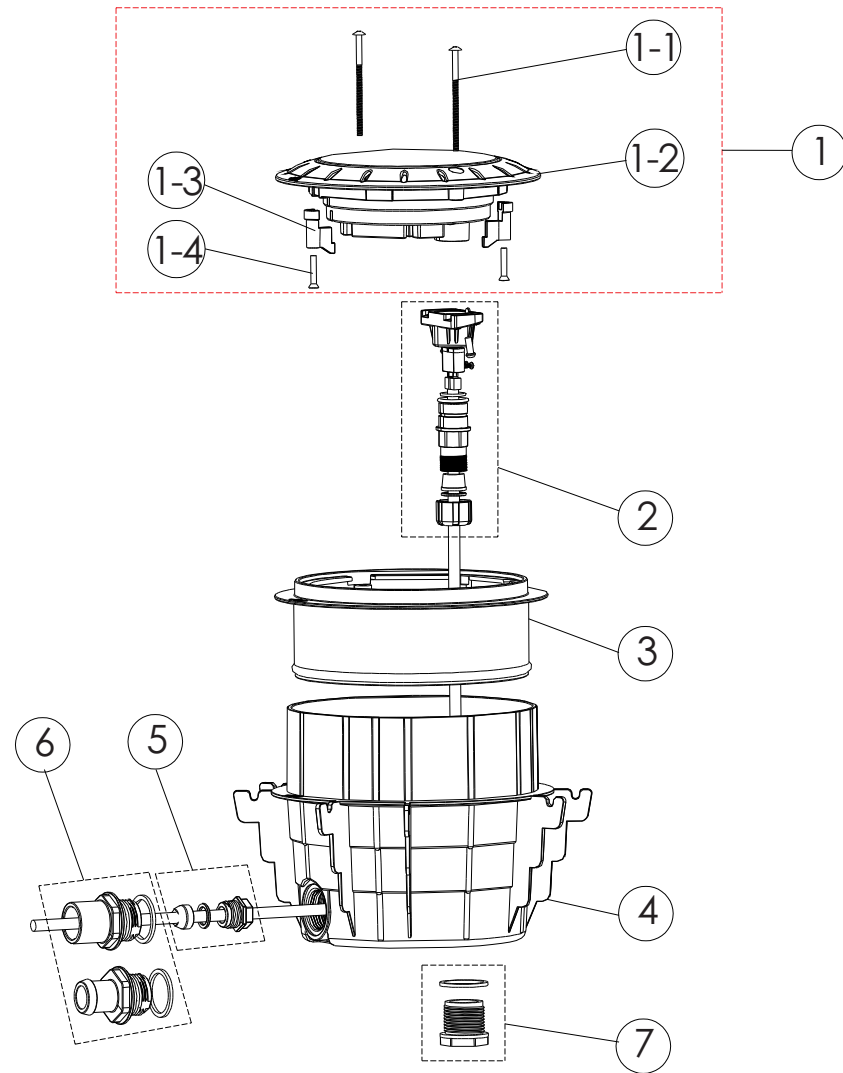

Replacement Parts

Key No.	Part No.	Description	Piece(s) Required
1	E042708	15 LEDs Panel 13W Color TOP13-EM	1
2	111040072	O-Ring (vinyl pool/concrete pool)	1

Replacement Parts

Key No.	Part No.	Description	Piece(s) Required
1	E111101	ColorTouch Control Box suite EMAUX	1
2	E111110	ColorTouch electronic board 110-220V suite	1
3	510106781	Internal Plate	1
4	510116781	Bottom Plate	1
5	106176996	Power Switch	1
6	E111102	Screw Suite	1
7	04013004	Two-Core cable for output	2
7	105101306	Three-Core cable for input	1
8	106231416	Cable Gland	3
9	E111106	Switch for Learn Key	1
10	E111103	Mounting Bracket Suite	1
11	106697000	Remote EMAUX (With Battery)	1

E-Lumen X "ZIRCON" Series

Model: ZIR25-C

Replacement Parts

Key No.	Part No.	Description	Piece(s) Required
1-1	112010115	Screw M3. 5*62(316)	2
1-2	440548127	20 LEDs Panel 25W Color	1
1-3	440097739	Pillar	2
1-4	112010116	Screw M3. 5*25(316)	2
1	E042801	20 LEDs Panel Suite 25W Color for ZIR25-C	1
2	E042802	Retro-fit Connector (For ZIRCON, with cable 2.5m)	1
2	105108117	Cable 2.5m (For ZIRCON)	1
3	440427740	Clamp Ring	1
4	440087740	Lights Niche	1
5	E042803	ZIRCON Water Joint Fittings for Cable	1
6	E042704	Joint for wire & pipe Suite TOPAZ	1
7	89041605	Plug with O-Ring	1

E-Lumen X "ZIRCON" Series

Model: ZIR25-V

Replacement Parts

Key No.	Part No.	Description	Piece(s) Required
1-1	112010115	Screw M3. 5*62(316)	2
1-2	440548127	20 LEDs Panel 25W Color	1
1-3	440097739	Pillar	2
1-4	112010116	Screw M3. 5*25(316)	2
1	E042801	20 LEDs Panel Suite 25W Color for ZIR25-C	1
2	E042802	Retro-fit Connector (For ZIRCON, with cable 2.5m)	1
2	105108117	Cable 2.5m (For ZIRCON)	1
3	112010110	Screw M3*18.5(316)	2
4	440427741	Clamp Ring	1
5	440087741	Lights Niche	1
6	111040067	Rubber Gasket	1
7	111040068	Rubber O-Ring	1
8	440017741	Nut	1
9	E042803	ZIRCON Water Joint Fittings for Cable	1
10	E042704	Joint for wire & pipe Suite TOPAZ	1
11	89041605	Plug with O-Ring	1