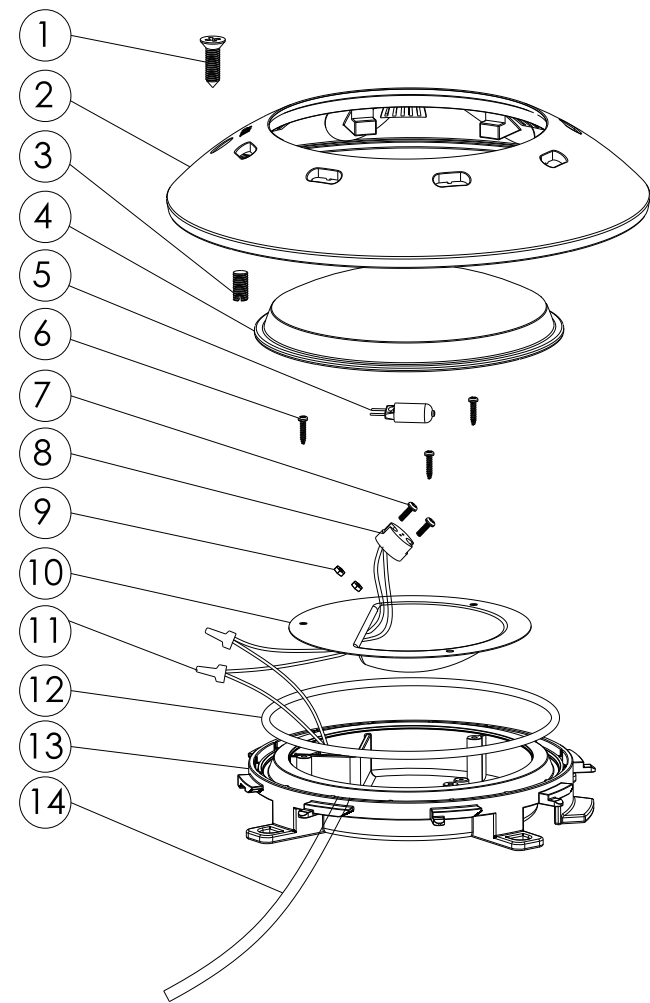

P100 Series Underwater Light

Model: UL-P100

Replacement Parts

Key No.	Part No.	Description	Piece(s) Required
1*	01221002	Colour lens (Red)	1
1*	01221002	Colour lens (Green)	1
1*	01221002	Colour lens (Blue)	1
2	03011321	M5*20 Screw (316#)	1
3	01051059	Face Ring	1
4	01041021	Lens	1
5	03021018	M6 Brass Nut	8
6	01051058	Face plate	1
7	02021004	O-ring	1
8	E040205	Bulb 12V/75W (Warm White)	1
9	89040201	Body set(with 2.5M cable and socket)	1
10	03011320	M6*20 Screw (316#)	8
11	89040203	Concrete pool Fitting	1
12	89044501	Vinyl pool Fitting	1

Notes : 1* 01221002 is UL-P100 Light Colour Lens 1 set with (Red+Green+Blue)

P100 Series Underwater Light

Model: LED-P100

Replacement Parts

Key No.	Part No.	Description	Piece(s) Required
1	03011321	M5*20 Screw (316#)	1
2	01051059	Face Ring	1
3	03021018	M6 Brass Nut	4
4	01051058	P100 Lights Face plate	1
5*	04011111	Bulb plate 12V/8W LED (White Colour)	1
5*	04011115	Bulb plate 12V/8W LED (Blue Colour)	1
5*	04011112	Bulb plate 12V/8W LED (RGB)	1
6	03011320	M6*20 Screw(316#)	4
7	89040203	Concrete pool Fitting for P100	1
8	89044501	Vinyl pool Fitting for P100	1

Notes : 5* Bulb plate 12V/1W LED has (White/ Blue/ RGB)

CP100 Series Underwater Light

Model: UL-CP100

Replacement Parts

Key No.	Part No.	Description	Piece(s) Required
1	03011321	M5*20 Screw (316#)	1
2	01050102	Face plate	1
3	01110027	Compression screw	1
4	01040212	Lights Lens	1
5	E041204	Bulb 12V/75W for ULH/ UL-NS	1
6	03011132	M4*8 Screw	3
7	03011150	Screw	2
8	04011031	Lamp Socket	1
9	03013039	But	2
10	03017118	Reflector Plate	1
11	04014016	Closed-End Wire Connector	2
12	02021084	O-Ring for UL-CP100	1
13	01231008	UL-CP100 Light Body Set	1
14	04013004	2.5M Cable	1
15	89044501	Vinyl pool Fitting for P100	1
16	89040203	Fitting for Concrete Pool	1