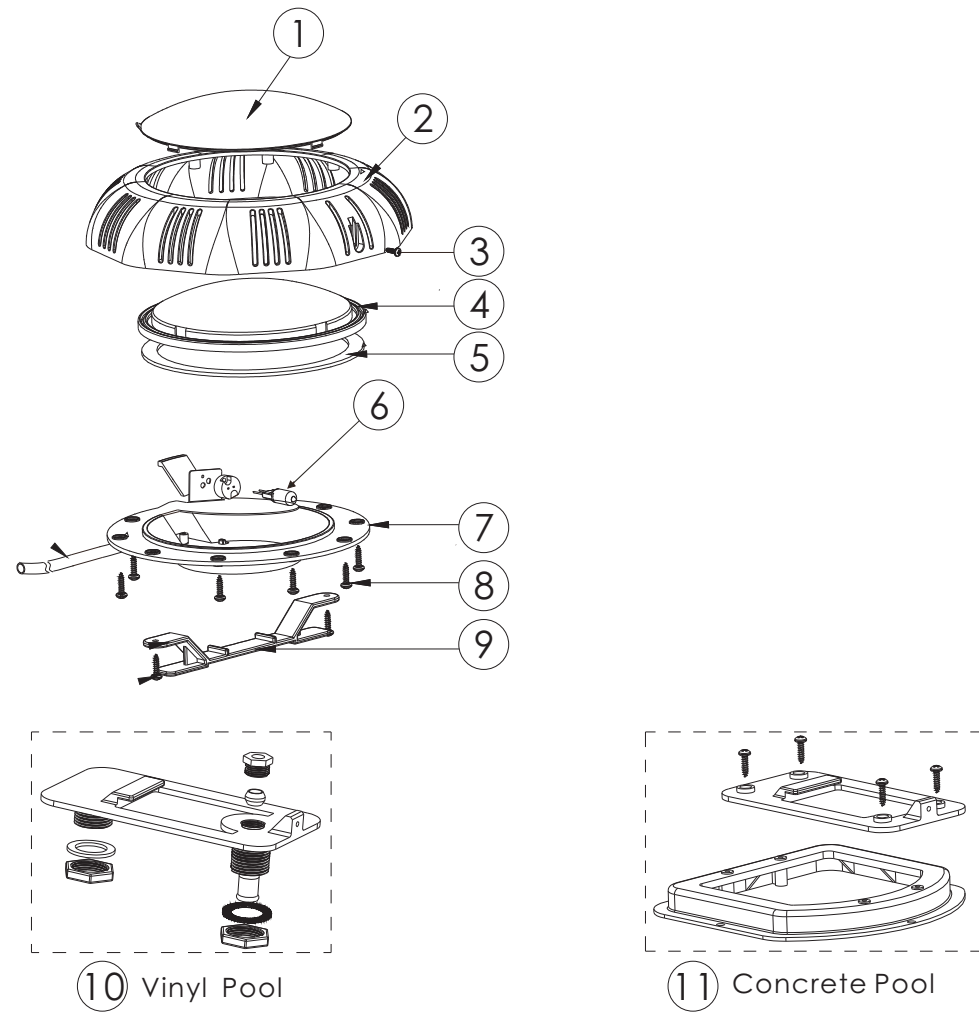

EL-S100 Series Underwater Light

Model: EL-S100L, EL-S100P, EL-S100S

Replacement Parts

Key No.	Part No.	Description	Piece(s) Required
1	03011058	φ3/16×9/8" Pilot Screw	1
2	440256151	Face Ring Assembly for EL-S100 Lights	1
3	440546196	Ultra-thin 99 LED panel 10W Warm White	1
3	440546195	Ultra-thin 99 LED panel 10W Cool White	1
3	440546197	Ultra-thin 99 LED panel 10W RGB	1
3	440546198	Ultra-thin 99 LED panel 10W Single Blue	1
4-1	03012004	Metallic Gasket M4	2
4-2	112342644	M4x12 Screw	2
5	88047302	Stainless Steel Housing	1
6	88043502	Plastic Housing	1

TP100 Series Underwater Light

Model: UL-TP100

TP100 Series Underwater Light

Model: LED-TP100

Replacement Parts

Key No.	Part No.	Description	Piece(s) Required
1	01221003	Colour lens (Red)	1
1	01221003	Colour lens (Green)	1
1	01221003	Colour lens (Blue)	1
2	01051259	Lights Face Plate	1
3	03011012	M4*16 Screw	3
4	01040211	Lights Lens	1
5	02021055	O-Ring	1
6	E040205	Bulb 12V/75W (Warm White)	1
7	89040402	Body Set(with 2.5M cable and socket)	1
8	03011007	M4*12 Screw	8
9	01012005	Bracket	1
10	89040401	Vinyl Pool Fitting	1
11	89040501	Concrete Pool Fitting	1