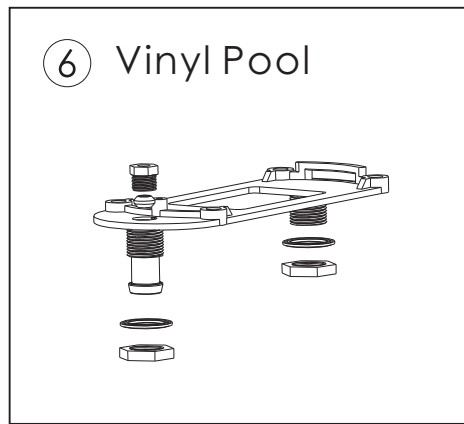

Aurora Light

Model: ARR30

Replacement Parts

Key No.	Part No.	Description	Piece(s) Required
1	03011334	M5x30Screw	1
2	89045901	LED Panel (Cool White)	1
2	89045902	LED Panel (RGB)	1
2	89045903	LED Panel (Warm White)	1
2	89045904	LED Panel (Single Blue)	1
3	440415448	Cable clip	4
4	112342644	M4x12 Screw	4
5	E040201	Fitting for Concrete pool	1
6	E042201	Fitting for vinly pool	1