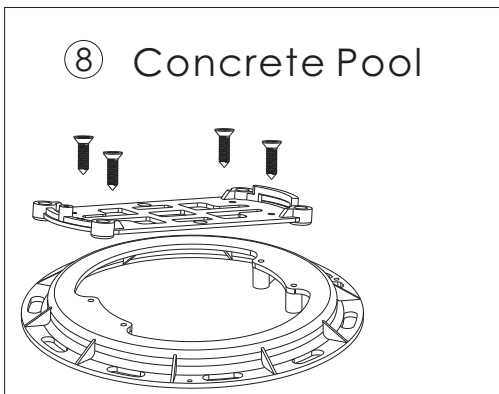

E-Lumen Ultra-Thin led panel

Model: E-Lumen252, E-Lumen441, E-Lumen531

E-Lumen Ultra-Thin led panel

Model: E-Lumen252, E-Lumen441, E-Lumen531

Replacement Parts

Key No.	Part No.	Description	Piece(s) Required
1	03011321	M5*20 Screw (316#)	1
2	01040205	Transparent Face Plate	1
3	01051256	Face Plate	1
4	89045528	UltraThin LED Panel 20W/12V for 252 LED (Warm white)	1
4	89045529	UltraThin LED Panel 20W/12V for 252 LED (Cool white)	1
4	89045530	UltraThin LED Panel 20W/12V for 252 LED (RGB)	1
4	89045531	UltraThin LED Panel 20W/12V for 252 LED (Single blue)	1
4	89045522	UltraThin LED Panel 35W/12V for 441 LED (Warm white)	1
4	89045513	UltraThin LED Panel 35W/12V for 441 LED (Cool white)	1
4	89045514	UltraThin LED Panel 35W/12V for 441 LED (RGB)	1
4	89045523	UltraThin LED Panel 35W/12V for 441 LED (Single blue)	1
4	89045524	UltraThin LED Panel 50W/12V for 531 LED (Warn white)	1
4	89045526	UltraThin LED Panel 50W/12V for 531 LED (Cool white)	1
4	89045527	UltraThin LED Panel 50W/12V for 531 LED (RGB)	1
4	89045525	UltraThin LED Panel 50W/12V for 531 LED (Single blue)	1
5	01050100	Knot	3
6	01110028	Pressing Fitting	1
7	03011307	M4*12 Screw	4
8	89040203	Fitting for Concrete Pool	1
9	89045517	Fitting for Vinly Pool	1