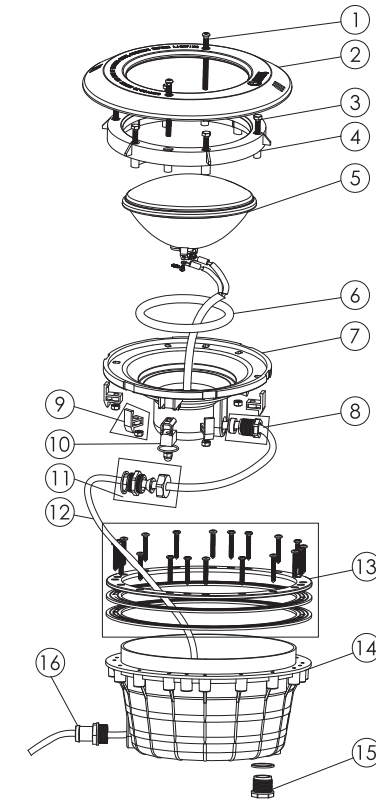

NP300 Series Underwater Light

Model: NP300

Replacement Parts

Key No.	Part No.	Description	Piece(s) Required
1	03011189	M6*80 Screws	2
2	01050008	Plastic Lid (EMAUX)	1
2	01050025	Plastic Lid (Blank)	1
2	89041609	Stainless Steel Lid (EMAUX)	1
2	89041610	Stainless Steel Lid (Blank)	1
3	03011184	M6*55 Hexagon Head Screws	6
4	01100011	Face Ring	1
5	04011004	Par56 Bulb(300W)	1
5	08040026	Par56(144 LEDs,12V/10W,Auto RGB)	1
5	08040025	Par56(144 LEDs,12V/10W,Cool White)	1
5	08040024	Par56(252 LEDs,12V/16W,Auto RGB)	1
5	08040022	Par56(252 LEDs,12V/16W,Cool White)	1
5	08040023	Par56(252 LEDs,12V/16W,RGB with remote)	1
6	02010019	Waterproof O-Ring for Par56	1
7	01230003	Waterproof Cover	1
8	89041601	Waterproof O-Ring with Tooth Head for Cable	1
9	89041602	Nut Fitting	6
10	89041603	Fastening suite	1
11	89041604	Water Joint Fittings for Cable	1
12	E040709	Two-Core Cable 2.5m(With wiring connector,For no remote version)	1
12	E040405	Three-Core Cable 2.5m(With wiring connector,For remote version)	1
13	89041608	Vinyl Pool fitting(For NP300 Lights Niche)	1
14	01050010	NP300 Lights Niche	1
15	89041605	Plug with O-Ring	1
16	01171106	Joint for wire & pipe	1