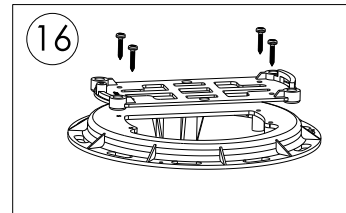

CP100 Series Underwater Light

Model: UL-CP100

Replacement Parts

Key No.	Part No.	Description	Piece(s) Required
1	03011321	M5*20 Screw (316#)	1
2	01050102	Face plate	1
3	01110027	Compression screw	1
4	01040212	Lights Lens	1
5	E041204	Bulb 12V/75W for ULH/ UL-NS	1
6	03011132	M4*8 Screw	3
7	03011150	Screw	2
8	04011031	Lamp Socket	1
9	03013039	But	2
10	03017118	Reflector Plate	1
11	04014016	Closed-End Wire Connector	2
12	02021084	O-Ring for UL-CP100	1
13	01231008	UL-CP100 Light Body Set	1
14	04013004	2.5M Cable	1
15	89044501	Vinyl pool Fitting for P100	1
16	89040203	Fitting for Concrete Pool	1