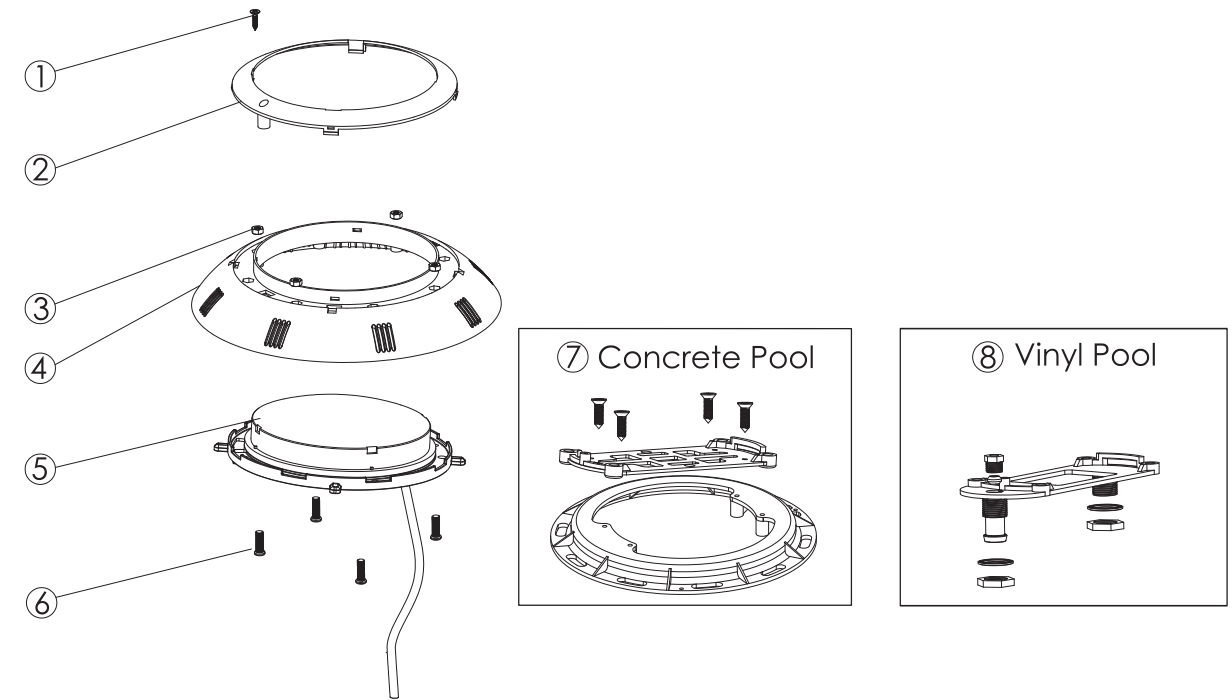

P100 Series Underwater Light

Model: LED-P100

Replacement Parts

Key No.	Part No.	Description	Piece(s) Required
1	03011321	M5*20 Screw (316#)	1
2	01051059	Face Ring	1
3	03021018	M6 Brass Nut	4
4	01051058	P100 Lights Face plate	1
5*	04011111	Bulb plate 12V/8W LED (White Colour)	1
5*	04011115	Bulb plate 12V/8W LED (Blue Colour)	1
5*	04011112	Bulb plate 12V/8W LED (RGB)	1
6	03011320	M6*20 Screw(316#)	4
7	89040203	Concrete pool Fitting for P100	1
8	89044501	Vinyl pool Fitting for P100	1

Notes : 5* Bulb plate 12V/1W LED has (White/ Blue/ RGB)