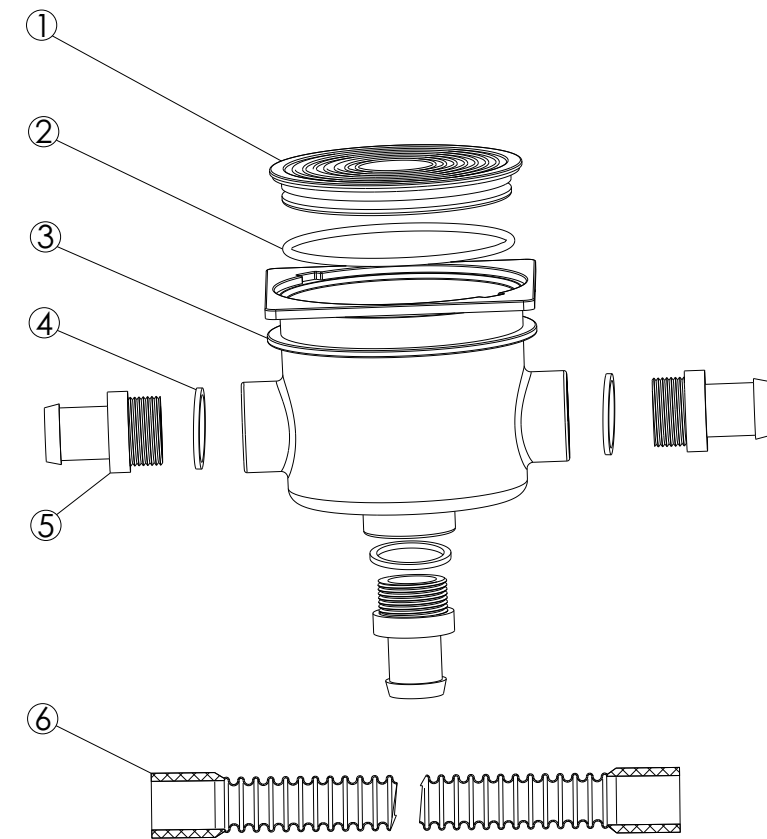

Junction Box

Model: EM2823

Replacement Parts

Key No.	Part No.	Description	Piece(s) Required
1	570532988	Lid for the Junction Box	1
2	02011046	O-ring for the Lid Junction Box	1
3	01014088	Body for the Junction Box	1
4	01171106	Joint for Wire & Pipe	3
5	01301016	1m Hose	1
6	02011050	O-ring	3