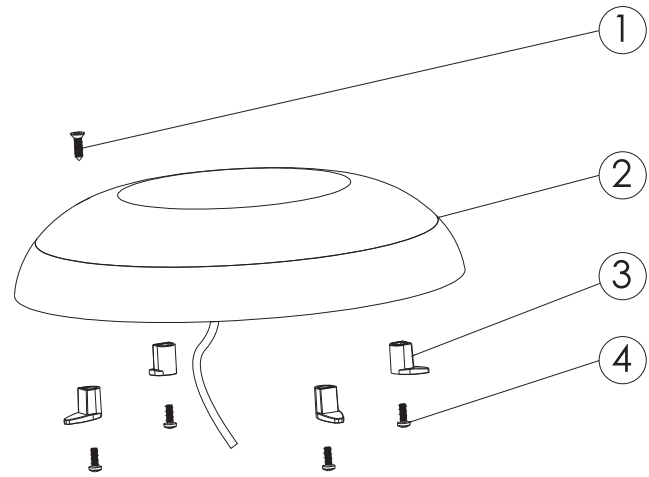

Notes : 5* Bulb plate 12V/1W LED has (White/ Blue/ RGB)

CP100 Series Underwater Light

Model: UL-CP100

Replacement Parts

Key No.	Part No.	Description	Piece(s) Required
1	03011321	M5*20 Screw (316#)	1
2	01050102	Face plate	1
3	01110027	Compression screw	1
4	01040212	Lights Lens	1
5	E041204	Bulb 12V/75W for ULH/ UL-NS	1
6	03011132	M4*8 Screw	3
7	03011150	Screw	2
8	04011031	Lamp Socket	1
9	03013039	But	2
10	03017118	Reflector Plate	1
11	04014016	Closed-End Wire Connector	2
12	02021084	O-Ring for UL-CP100	1
13	01231008	UL-CP100 Light Body Set	1
14	04013004	2.5M Cable	1
15	89044501	Vinyl pool Fitting for P100	1
16	89040203	Fitting for Concrete Pool	1

CP100 Series Underwater Light

Model: LED-CP100

Replacement Parts

Key No.	Part No.	Description	Piece(s) Required
1	03011321	M5X20 screws (316#)	1
2	01040212	Lights Lens	1
3	01050102	Face plate	1
4	01110027	Compression screw	1
5	02021084	O-ring	1
6	89045601	Bulb plate(White Colour), 12V/8W 198LEDs	1
6	89045602	Bulb Plate(RGB) 12V/6W 102LEDs	1
6	89045603	Bulb Plate(RGB) 12V/8W 198LEDs	1
6	89045604	Bulb Plate(White Colour), 12V/6W 102LEDs	1
7	89044501	Lights Vinyl Pool Fitting for P100/ CP100	1
8	89040203	Lights Concrete Pool Fitting for P100/ CP100	1

Aurora Light

Model: ARR30

Replacement Parts

Key No.	Part No.	Description	Piece(s) Required
1	03011334	M5x30Screw	1
2	89045901	LED Panel (Cool White)	1
2	89045902	LED Panel (RGB)	1
2	89045903	LED Panel (Warm White)	1
2	89045904	LED Panel (Single Blue)	1
3	440415448	Cable clip	4
4	112342644	M4x12 Screw	4
5	E040201	Fitting for Concrete pool	1
6	E042201	Fitting for vinly pool	1