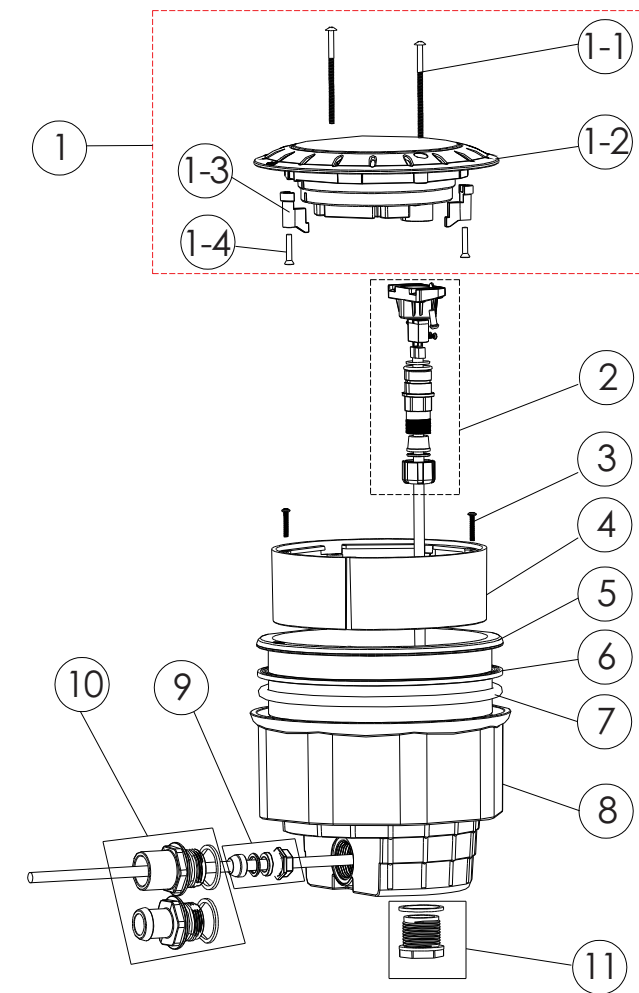

Replacement Parts

Key No.	Part No.	Description	Piece(s) Required
1	E042708	15 LEDs Panel 13W Color TOP13-EM	1
2	111040072	O-Ring (vinyl pool/concrete pool)	1

Replacement Parts

Key No.	Part No.	Description	Piece(s) Required
1	E111101	ColorTouch Control Box suite EMAUX	1
2	E111110	ColorTouch electronic board 110-220V suite	1
3	510106781	Internal Plate	1
4	510116781	Bottom Plate	1
5	106176996	Power Switch	1
6	E111102	Screw Suite	1
7	04013004	Two-Core cable for output	2
7	105101306	Three-Core cable for input	1
8	106231416	Cable Gland	3
9	E111106	Switch for Learn Key	1
10	E111103	Mounting Bracket Suite	1
11	106697000	Remote EMAUX (With Battery)	1

E-Lumen X "ZIRCON" Series

Model: ZIR25-C

Replacement Parts

Key No.	Part No.	Description	Piece(s) Required
1-1	112010115	Screw M3. 5*62(316)	2
1-2	440548127	20 LEDs Panel 25W Color	1
1-3	440097739	Pillar	2
1-4	112010116	Screw M3. 5*25(316)	2
1	E042801	20 LEDs Panel Suite 25W Color for ZIR25-C	1
2	E042802	Retro-fit Connector (For ZIRCON, with cable 2.5m)	1
2	105108117	Cable 2.5m (For ZIRCON)	1
3	440427740	Clamp Ring	1
4	440087740	Lights Niche	1
5	E042803	ZIRCON Water Joint Fittings for Cable	1
6	E042704	Joint for wire & pipe Suite TOPAZ	1
7	89041605	Plug with O-Ring	1

E-Lumen X "ZIRCON" Series

Model: ZIR25-V

Replacement Parts

Key No.	Part No.	Description	Piece(s) Required
1-1	112010115	Screw M3. 5*62(316)	2
1-2	440548127	20 LEDs Panel 25W Color	1
1-3	440097739	Pillar	2
1-4	112010116	Screw M3. 5*25(316)	2
1	E042801	20 LEDs Panel Suite 25W Color for ZIR25-C	1
2	E042802	Retro-fit Connector (For ZIRCON, with cable 2.5m)	1
2	105108117	Cable 2.5m (For ZIRCON)	1
3	112010110	Screw M3*18.5(316)	2
4	440427741	Clamp Ring	1
5	440087741	Lights Niche	1
6	111040067	Rubber Gasket	1
7	111040068	Rubber O-Ring	1
8	440017741	Nut	1
9	E042803	ZIRCON Water Joint Fittings for Cable	1
10	E042704	Joint for wire & pipe Suite TOPAZ	1
11	89041605	Plug with O-Ring	1