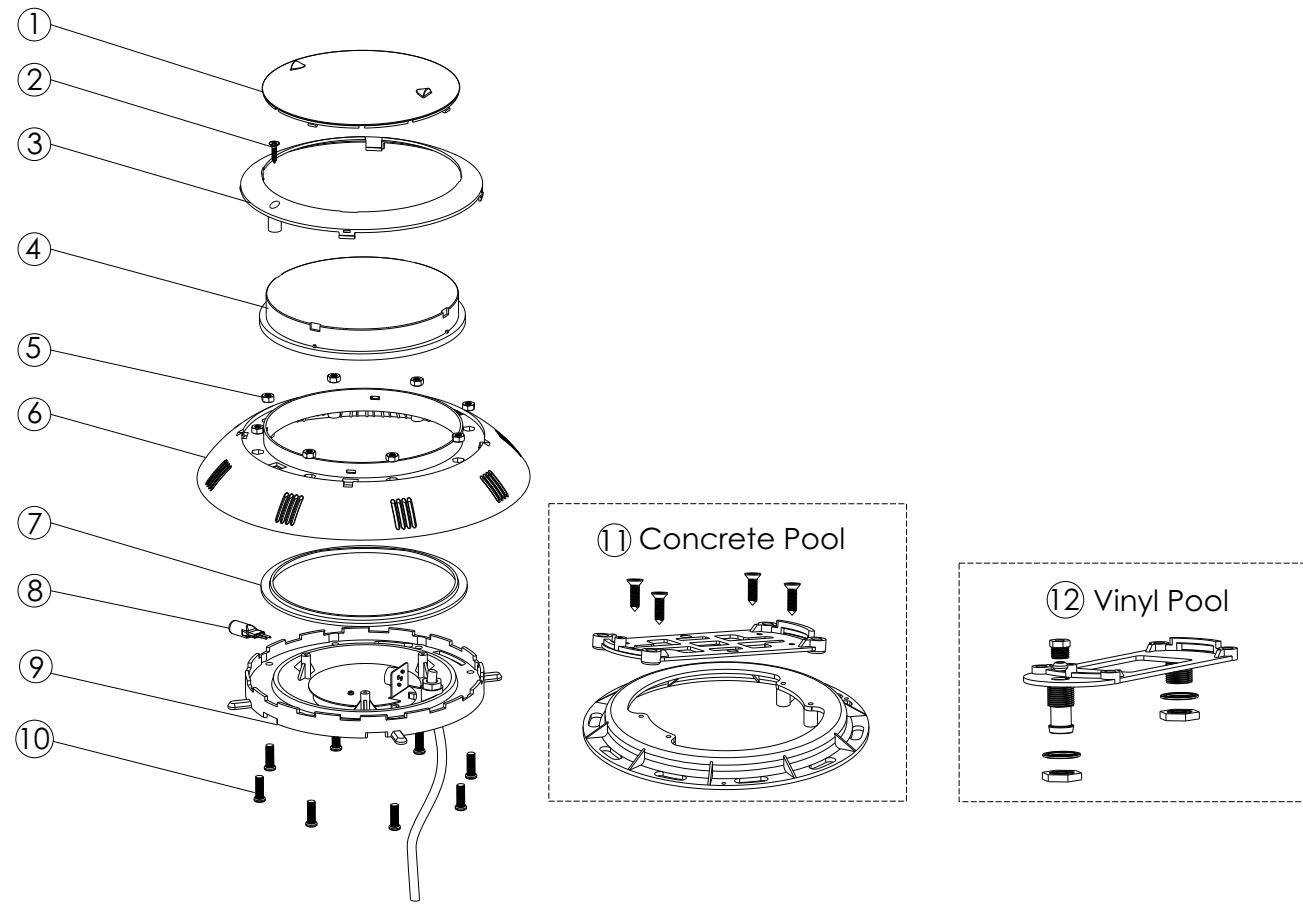

P100 Series Underwater Light

Model: UL-P100

Replacement Parts

Key No.	Part No.	Description	Piece(s) Required
1*	01221002	Colour lens (Red)	1
1*	01221002	Colour lens (Green)	1
1*	01221002	Colour lens (Blue)	1
2	03011321	M5*20 Screw (316#)	1
3	01051059	Face Ring	1
4	01041021	Lens	1
5	03021018	M6 Brass Nut	8
6	01051058	Face plate	1
7	02021004	O-ring	1
8	E040205	Bulb 12V/75W (Warm White)	1
9	89040201	Body set(with 2.5M cable and socket)	1
10	03011320	M6*20 Screw (316#)	8
11	89040203	Concrete pool Fitting	1
12	89044501	Vinyl pool Fitting	1

Notes : 1* 01221002 is UL-P100 Light Colour Lens 1 set with (Red+Green+Blue)