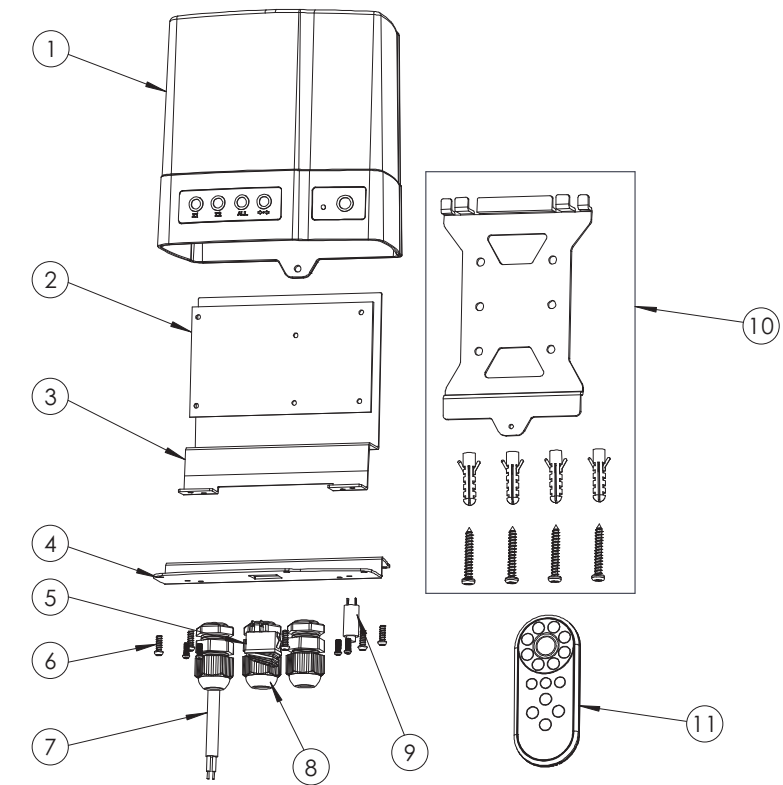

E-Lumen X "TOPAZ" Series

Model: TOP13-VL, TOP13-VS

Replacement Parts

Key No.	Part No.	Description	Piece(s) Required
1-1	112010111	Screw M3*18. 5(316)	1
1-2	440547998	15 LEDs Panel 13W Color	1
1-3	440647771	Fastener Left	1
1-4	440647772	Fastener Right	1
1-5	112362743	M3*8 screw 316	6
1-6	440517766	Face Plate	1
1	E042701	15 LEDs Panel Suite 13W Color for TOP13-VL/VS (Composition of 1-1, 1-2, 1-3, 1-4, 1-5, 1-6)	1
2	E042702	Retro-fit Connector (For TOPAZ, with cable 2. 5m)	1
2	105107997	Cable 2. 5m (For TOPAZ)	1
3	E042703	TOP13-VL/VS Water Joint Fittings for Cable	1
4	02021091	Rubber Ring	1
5	440017769	Nut	1
6	440087767	Lights Niche TOP13-VL	1
6	440087768	Lights Niche TOP13-VS	1
7	E042704	Joint for wire & pipe Suite TOPAZ	1

Replacement Parts

Key No.	Part No.	Description	Piece(s) Required
1	E042708	15 LEDs Panel 13W Color TOP13-EM	1
2	111040072	O-Ring (vinyl pool/concrete pool)	1

Replacement Parts

Key No.	Part No.	Description	Piece(s) Required
1	E111101	ColorTouch Control Box suite EMAUX	1
2	E111110	ColorTouch electronic board 110-220V suite	1
3	510106781	Internal Plate	1
4	510116781	Bottom Plate	1
5	106176996	Power Switch	1
6	E111102	Screw Suite	1
7	04013004	Two-Core cable for output	2
7	105101306	Three-Core cable for input	1
8	106231416	Cable Gland	3
9	E111106	Switch for Learn Key	1
10	E111103	Mounting Bracket Suite	1
11	106697000	Remote EMAUX (With Battery)	1