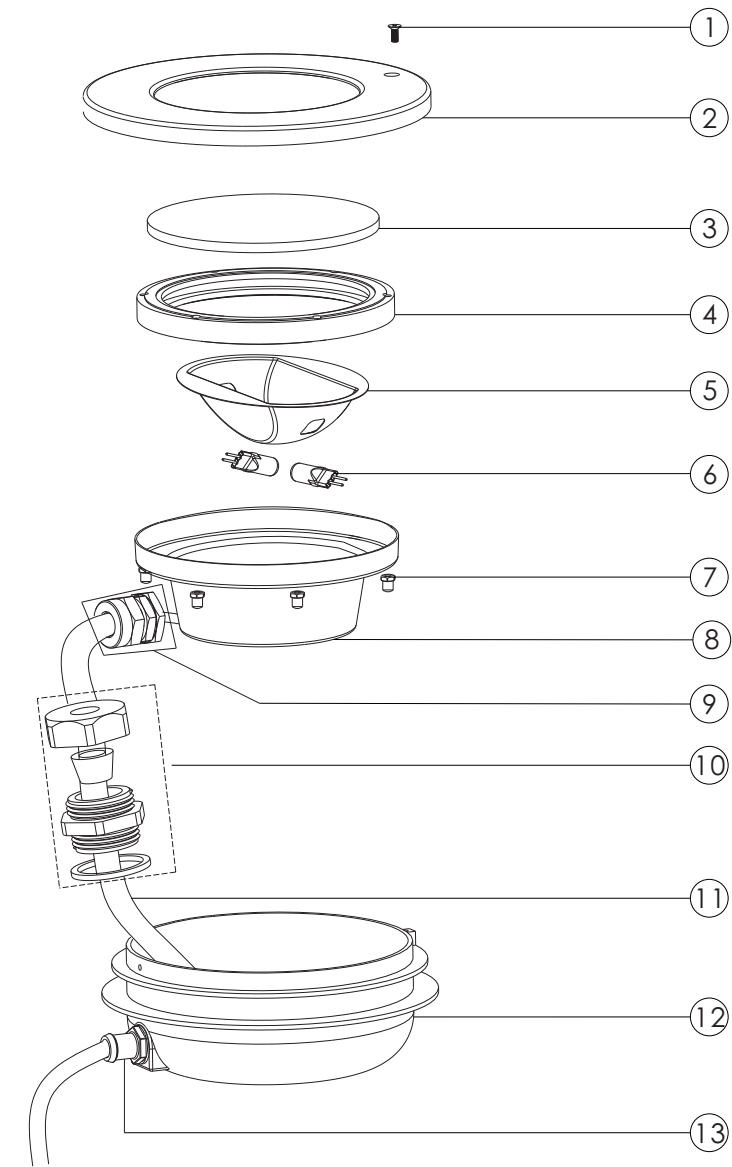

Notes : 9 & 10* No niches for LED-S100L (88042302)

H100 Series Underwater Light

Model: UL-H100

Concrete Pool

Vinyl Pool

Replacement Parts

Key No.	Part No.	Description	Piece(s) Required
1	03011123	M5*10 Screw for Lid	1
2	03018028	Lid	1
3	87012002	Glass Cover	1
4	02021014	Washer	1
5	03011046	M5*5 Round Head Screw	2
6	03031015	Reflector Cover	1
7	04011005	Bulb 12V/75W	1
8	89041001	Inner Base with Porcelain Base (Set)	1
9	89043701	Water Joint Fittings for cable(copper nut on the Inner Base)	1
10	04013004	2.5M Cable for UL-H100	1
11	03011050	M4*30 Screw for Vinyl Pool	8
11	03011005	M4*12 Screw for Concrete Pool	8
12	01171095	Placement Plate with M5 Nut for Nuts	1
13	02051004	Washer for Vinyl Pool	2
14	E041003	Water Joint Fittings for cable(on the Niche)	1
15	01171099	Niche for UL-H100	1
16	01171106	Joint for Wire & Pipe	1

H200 Series Underwater Light

Model: UL-H200

Replacement Parts

Key No.	Part No.	Description	Piece(s) Required
1	03011123	M5*10 Screw for Lid	1
2	03018020	Lid	1
3	87012001	Glass Cover	1
4	02021012	Washer	1
5	03031016	Reflector Cover	1
6	E041204	Bulb 12V/75W	2
7	112652883	M5 Nut(316#)	7
8	89041003	Inner Base with Porcelain Base (Set)	1
9	89043701	Water joint fittings for cable(copper nut on the Inner Base)	1
10	E041003	Water Joint Fittings for cable(on the Niche)	1
11	105106121	2.5M Cable for UL-H200	1
12	01171101	Niche for UL-H200	1
13	01171106	Joint for Wire & Pipe	1