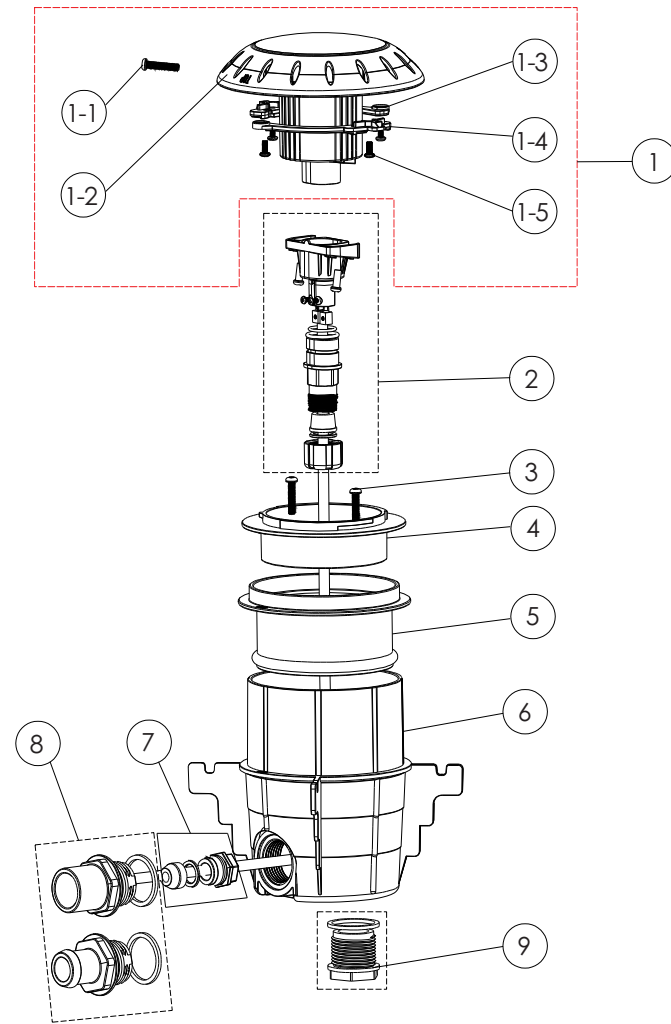

UNDERWATER LIGHTING PARTS

*Replacement Parts
for Filter*

E-Lumen X "QUARTZ" Series

Model: QUARTZ

Replacement Parts

Key No.	Part No.	Description	Piece(s) Required
1	03011058	Screw M5*25(316)	1
2	440256797	White Face Ring	1
2	440256797	Gray Face Ring	1
2	440256797	Blue Face Ring	1
2	440536797	Stainless Steel Face Ring	1
2	440256797	Transparent Face Ring	1
3	E042601	20 LEDs Panel 25W Color	1
4	440526797	Fastener	4
5	03011364	M4*12 Flat head self-tapping screw	4
6	E042602	Retro-fit Connector	1
6	E042604	Connector (cable version, not include cable)	1
6	105107163	Cable 2.5m	1
7-1	E042603	Retrofit Pool Fitting	1
7-2	89040203	Fitting for concrete pool	1
7-3	89045517	Fitting for vinyl pool	1

E-Lumen X "QUARTZ(EM)" Series

Model: QUARTZ(EM)

Replacement Parts

Key No.	Part No.	Description	Piece(s) Required
1	440256797	White face ring	1
1	440256797	Grey face ring	1
1	440256797	Blue face ring	1
1	440256797	Transparent face ring	1
1	440536797	Stainless face ring	1
2	E042601	20 LEDs Panel 25W Color E-Lumen X(EM)	1
3	440526797	Fastener	4
4	03011364	M4*12 Flat head self-tapping screw	4
5	111040072	O-Ring (vinyl pool/concrete pool)	1
6	111040073	Rubber Mat (concrete pool)	1
7	440650004	Fitting (concrete pool)	1
8	112010112	Screw M3X12 (concrete pool)	1

E-Lumen X "TOPAZ" Series

Model: TOP13-C

Replacement Parts

Key No.	Part No.	Description	Piece(s) Required
1-1	112010111	Screw M3*18. 5(316)	1
1-2	440547998	15 LEDs Panel 13W Color	1
1-3	440647771	Fastener Left	1
1-4	440647772	Fastener Right	1
1-5	112362743	M3*8 screw 316	4
1	E042705	15 LEDs Panel Suite 13W Color for TOP13-C	1
2	E042702	Retro-fit Connector (For TOPAZ, with cable 2. 5m)	1
2	105107997	Cable 2. 5m (For TOPAZ)	1
3	112010118	M3*23 screw 316	2
4	440647773	Fastener Ring	1
5	440427770	Clamp Ring	1
6	440087770	Lights Niche	1
7	E042706	TOP13-C Water Joint Fittings for Cable	1
8	E042704	Joint for wire & pipe Suite TOPAZ	1
9	89041605	Plug with O-Ring	1