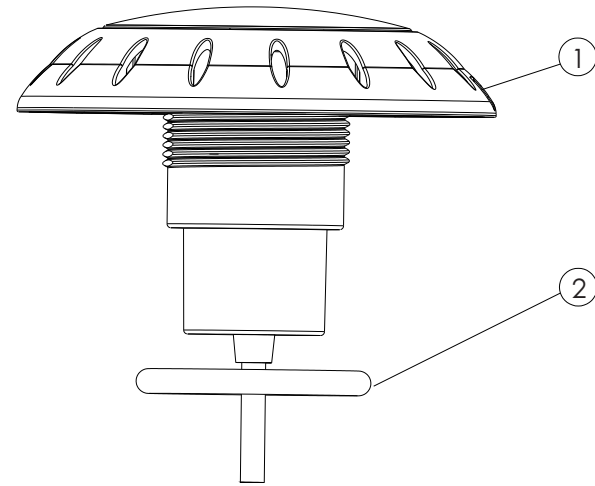

Replacement Parts

Key No.	Part No.	Description	Piece(s) Required
1	E042708	15 LEDs Panel 13W Color TOP13-EM	1
2	111040072	O-Ring (vinyl pool/concrete pool)	1