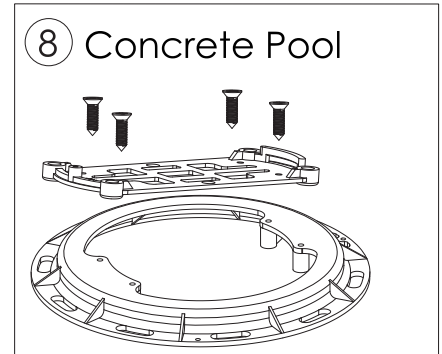

CP100 Series Underwater Light

Model: LED-CP100

Replacement Parts

Key No.	Part No.	Description	Piece(s) Required
1	03011321	M5X20 screws (316#)	1
2	01040212	Lights Lens	1
3	01050102	Face plate	1
4	01110027	Compression screw	1
5	02021084	O-ring	1
6	89045601	Bulb plate(White Colour), 12V/8W 198LEDs	1
6	89045602	Bulb Plate(RGB) 12V/6W 102LEDs	1
6	89045603	Bulb Plate(RGB) 12V/8W 198LEDs	1
6	89045604	Bulb Plate(White Colour), 12V/6W 102LEDs	1
7	89044501	Lights Vinyl Pool Fitting for P100/ CP100	1
8	89040203	Lights Concrete Pool Fitting for P100/ CP100	1