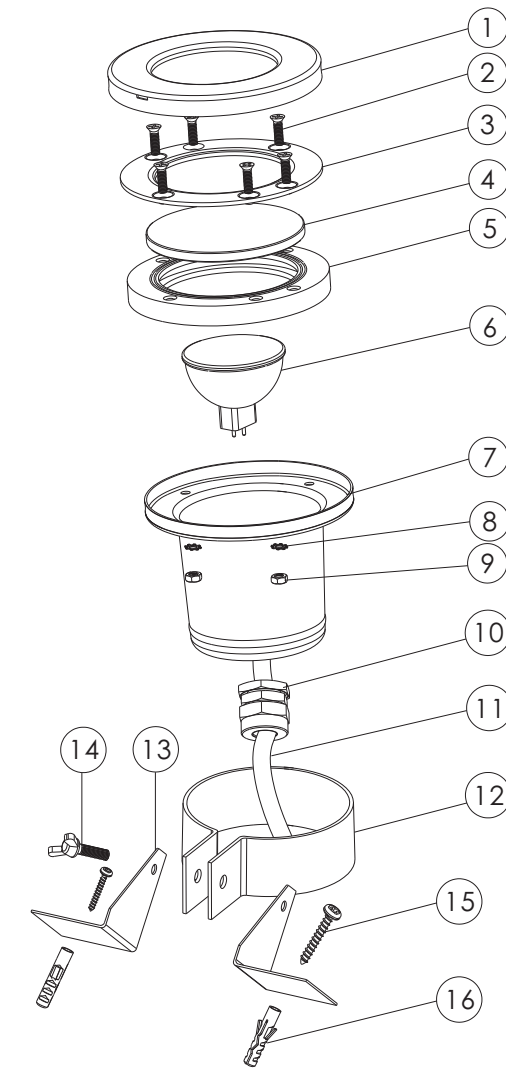

Fountain Light

Model: UL-F20A, LED-F20A

Replacement Parts

Key No.	Part No.	Description	Piece(s) Required
1	03017055	Face Plate	1
2	03011168	M4*20 Screw	4
3	03017054	Face Ring	1
4	87012009	Lights Lens	1
5	02021038	Waterproof Washer	1
6	E040105	MR16 Halogen Lamp 12V/20W	1
6	E040104	MR16 (18 Bulbs) LED 12V/1W Panel (Automatic Colour Change)	1
6	E040103	MR16 (18 Bulbs) LED 12V/1W Panel (White-Colour)	1
7	89044301	Light Encasing	1
8	03012020	M4 Washer	4
9	03013004	M4 Nut	4
10	89044302	Waterproof Fittings for Cable	1
11	04013004	2.5M Cable	1
12	03017056	S.S Hoop	1
13	89044303	Body Stand	1
14	03011087	M5 X 17 Star Screw	1
15	03011023	M5*35 Round Head Tapping Screws for Vinyl Pool	2
16	87013019	Plastic Wall Fitting for Screw	2