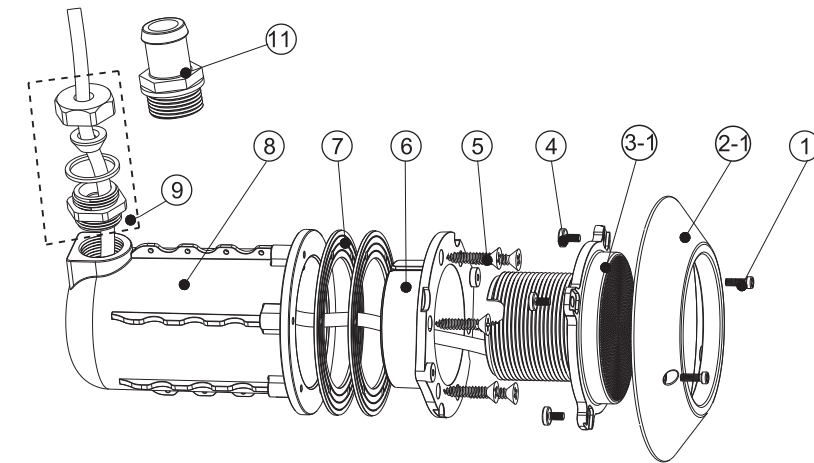

Aurora Light

Model: ARR30

Replacement Parts

Key No.	Part No.	Description	Piece(s) Required
1	03011334	M5x30Screw	1
2	89045901	LED Panel (Cool White)	1
2	89045902	LED Panel (RGB)	1
2	89045903	LED Panel (Warm White)	1
2	89045904	LED Panel (Single Blue)	1
3	440415448	Cable clip	4
4	112342644	M4x12 Screw	4
5	E040201	Fitting for Concrete pool	1
6	E042201	Fitting for vinly pool	1

E-Lumen Compact Light

Model: EL-COMP-N, EL-COMP

ELCOMP-N

ELCOMP

Replacement Parts

Key No.	Part No.	Description	Piece(s) Required
1	03011338	M4*12 round head machine screw	2
2-1	01050126	Cover	1
2-2	01050134	Cover	1
3-1	04011116	Cool White Light	1
3-1	04011117	RGB Light	1
3-1	04011118	Warm White Light	1
3-1	04011119	Single Blue Light	1
3-2	04011137	Cool White Light	1
3-2	04011138	RGB Light	1
3-2	04011139	Warm White Light	1
3-2	04011140	Single Blue Light	1
4	03011354	M4*8 round head machine screw	4
5	03011160	M4*25 pan head tapping screw (Vinyl Pool)	6
5	03011341	M4*16 pan head tapping screw (Concrete Pool)	6
6	01173036	Mounting ring	1
7	02021089	Rubber ring	2
8	01050133	Shell	1
9	E040801	Waterproof Fittings for cable	1
10	01051141	Hexagon nut	1
11	01171106	Line pipe joint	1
12	02021091	Rubber ring	2