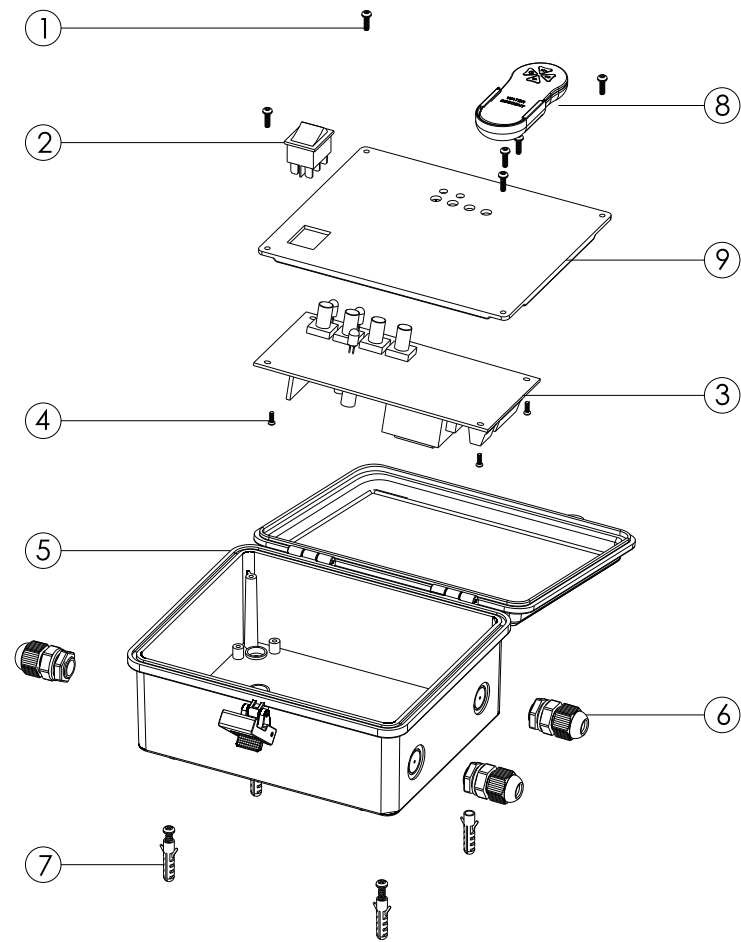

Light Control Box

Model: RGB-CB(220V), RGB-CB(110V)

Replacement Parts

Key No.	Part No.	Description	Piece(s) Required
1	03011007	M4x12 Screws	4
2	04014062	Lighted Switch	1
3	E110102	Receiving Electronic Board (220V 50Hz/60Hz)	1
3	E110103	Receiving Electronic Board (110V 50Hz/60Hz)	1
4	03011196	M3x6 Screws	6
5	89480101	Control Box	1
6	04014013	Cable Gland	3
7	87013019	Plastic Fitting	4
7	03011023	M5x35 Screws	4
8	E110104	Remote control with Battery	1
8	E110105	Remote control with Battery (EMAUX)	1
9	01360015	Panel Board	1