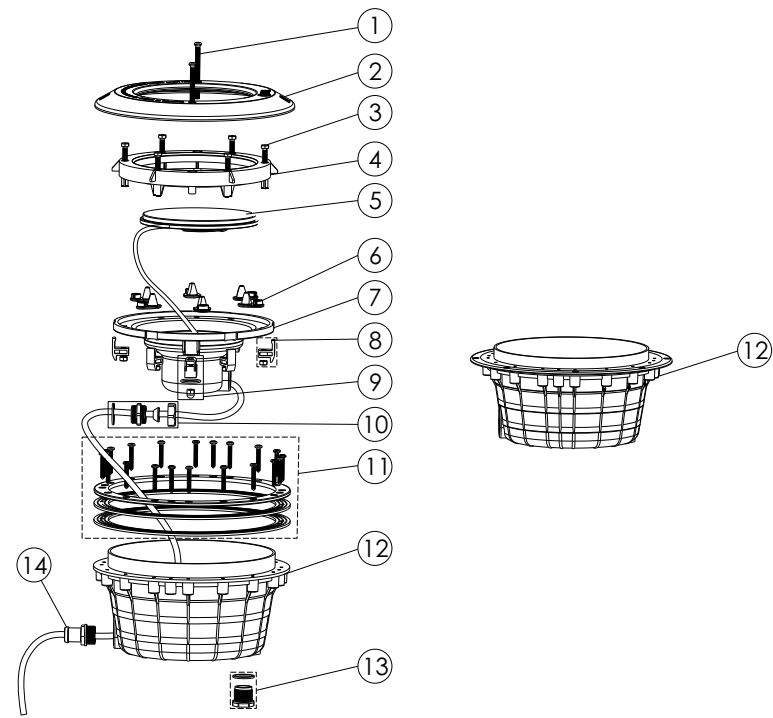

EL-NP300 Series Underwater Light

Model: EL-NP300

Replacement Parts

Key No.	Part No.	Description	Piece(s) Required
1	03011326	M6*80 Screws	2
2	03017075	Stainless Steel Lid (EMAUX)	1
2	01050008	Plastic Lid (EMAUX)	1
3	03011327	M6*55 Hexagon Head Screws	6
4	01100011	Compacting Ring	1
5	89045528	Ultra-Thin 252 LED panel 20W, Warm white	1
5	89045529	Ultra-Thin 252 LED panel 20W, Cool white	1
5	89045530	Ultra-Thin 252 LED panel 20W, RGB	1
5	89045531	Ultra-Thin 252 LED panel 20W, Single Blue	1
5	89045522	Ultra-Thin 441 LED panel 35W, Warm white	1
5	89045513	Ultra-Thin 441 LED panel 35W, Cool white	1
5	89045514	Ultra-Thin 441 LED panel 35W, RGB	1
5	89045523	Ultra-Thin 441 LED panel 35W, Single Blue	1
5	89045524	Ultra-Thin 531 LED panel 50W, Warm white	1
5	89045526	Ultra-Thin 531 LED panel 50W, Cool white	1
5	89045527	Ultra-Thin 531 LED panel 50W, RGB	1
5	89045525	Ultra-Thin 531 LED panel 50W, Single Blue	1
6	01051253	fixed position plate	6
7	01230003	Waterproof Cover	1
8	89041602	Nut Fitting	6
9	89041603	Fastening Kit	2
10	E040801	Water Joint Fittings for Cable	1
11	89041608	Vinyl pool fitting for NP300	1
11	E040718	Vinyl Pool fitting (NP300 Lights Niche with Copper Nut)	1
11	E040802	Vinyl pool fitting (Widening NP300 Lights Niche)	1
12	01050010	NP300 Lights Niche	1
12	01050148	NP300 Lights Niche with Copper Nut	1
12	440087802	Widening NP300 Lights Niche	1
13	89041605	Plug with O-Ring	1
14	01171106	Joint for wire & pipe	1