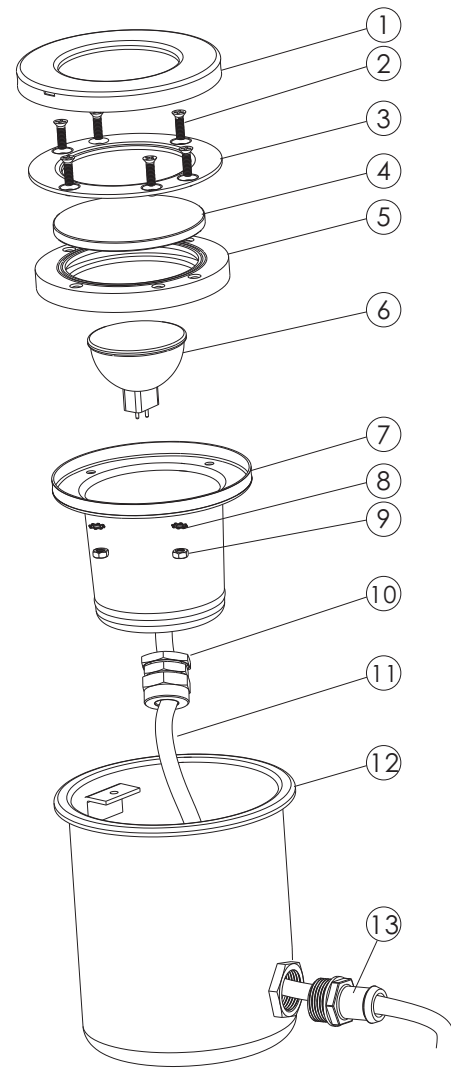

Fountain Light

Model: UL-F20, LED-F20

Replacement Parts

Key No.	Part No.	Description	Piece(s) Required
1	03017055	Face Plate	1
2	03011168	M4*20 Screw	6
3	03017054	Face Ring	1
4	87012009	Lights Lens	1
5	02021038	Waterproof Washer	1
6	E040105	MR16 Halogen Lamp 12V/20W	1
6	E040104	MR16 (18 Bulbs) LED 12V/1W Panel (Automatic Colour Change)	1
6	E040103	MR16 (18 Bulbs) LED 12V/1W Panel (White-Colour)	1
7	89042801	Light Encasing	1
8	03012020	M4 Washer	4
9	03013004	M4 Nut	4
10	89044302	Waterproof Fittings for Cable	1
11	04013004	2.5M Cable	1
12	03017068	Light Shell (90mm)	1
12	03017069	Light Shell (110mm)	1
13	01171106	Joint for Wire & Pipe	1