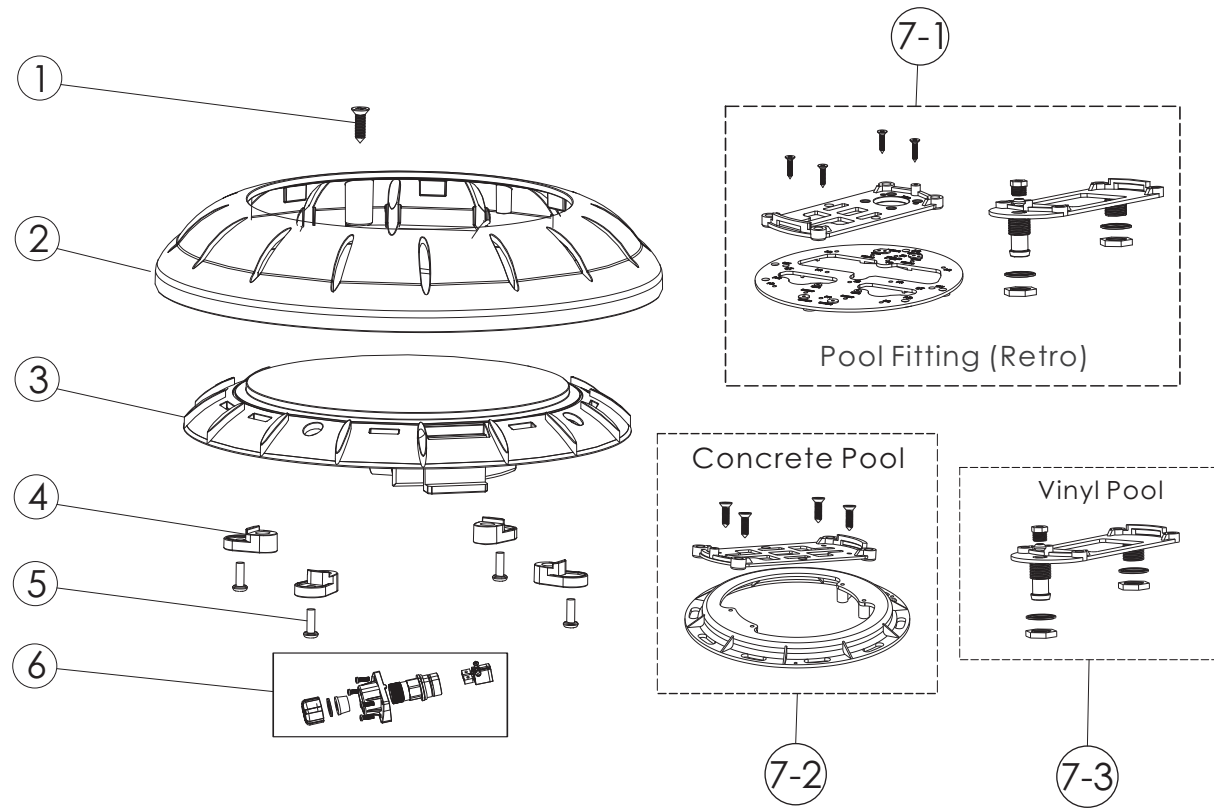

UNDERWATER LIGHTING PARTS

*Replacement Parts
for Filter*

E-Lumen X "QUARTZ" Series

Model: QUARTZ

Replacement Parts

Key No.	Part No.	Description	Piece(s) Required
1	03011058	Screw M5*25(316)	1
2	440256797	White Face Ring	1
2	440256797	Gray Face Ring	1
2	440256797	Blue Face Ring	1
2	440536797	Stainless Steel Face Ring	1
2	440256797	Transparent Face Ring	1
3	E042601	20 LEDs Panel 25W Color	1
4	440526797	Fastener	4
5	03011364	M4*12 Flat head self-tapping screw	4
6	E042602	Retro-fit Connector	1
6	E042604	Connector (cable version, not include cable)	1
6	105107163	Cable 2.5m	1
7-1	E042603	Retrofit Pool Fitting	1
7-2	89040203	Fitting for concrete pool	1
7-3	89045517	Fitting for vinyl pool	1

E-Lumen X "QUARTZ(EM)" Series

Model: QUARTZ(EM)

Replacement Parts

Key No.	Part No.	Description	Piece(s) Required
1	440256797	White face ring	1
1	440256797	Grey face ring	1
1	440256797	Blue face ring	1
1	440256797	Transparent face ring	1
1	440536797	Stainless face ring	1
2	E042601	20 LEDs Panel 25W Color E-Lumen X(EM)	1
3	440526797	Fastener	4
4	03011364	M4*12 Flat head self-tapping screw	4
5	111040072	O-Ring (vinyl pool/concrete pool)	1
6	111040073	Rubber Mat (concrete pool)	1
7	440650004	Fitting (concrete pool)	1
8	112010112	Screw M3X12 (concrete pool)	1

E-Lumen X "TOPAZ" Series

Model: TOP13-C

Replacement Parts

Key No.	Part No.	Description	Piece(s) Required
1-1	112010111	Screw M3*18. 5(316)	1
1-2	440547998	15 LEDs Panel 13W Color	1
1-3	440647771	Fastener Left	1
1-4	440647772	Fastener Right	1
1-5	112362743	M3*8 screw 316	4
1	E042705	15 LEDs Panel Suite 13W Color for TOP13-C	1
2	E042702	Retro-fit Connector (For TOPAZ, with cable 2. 5m)	1
2	105107997	Cable 2. 5m (For TOPAZ)	1
3	112010118	M3*23 screw 316	2
4	440647773	Fastener Ring	1
5	440427770	Clamp Ring	1
6	440087770	Lights Niche	1
7	E042706	TOP13-C Water Joint Fittings for Cable	1
8	E042704	Joint for wire & pipe Suite TOPAZ	1
9	89041605	Plug with O-Ring	1