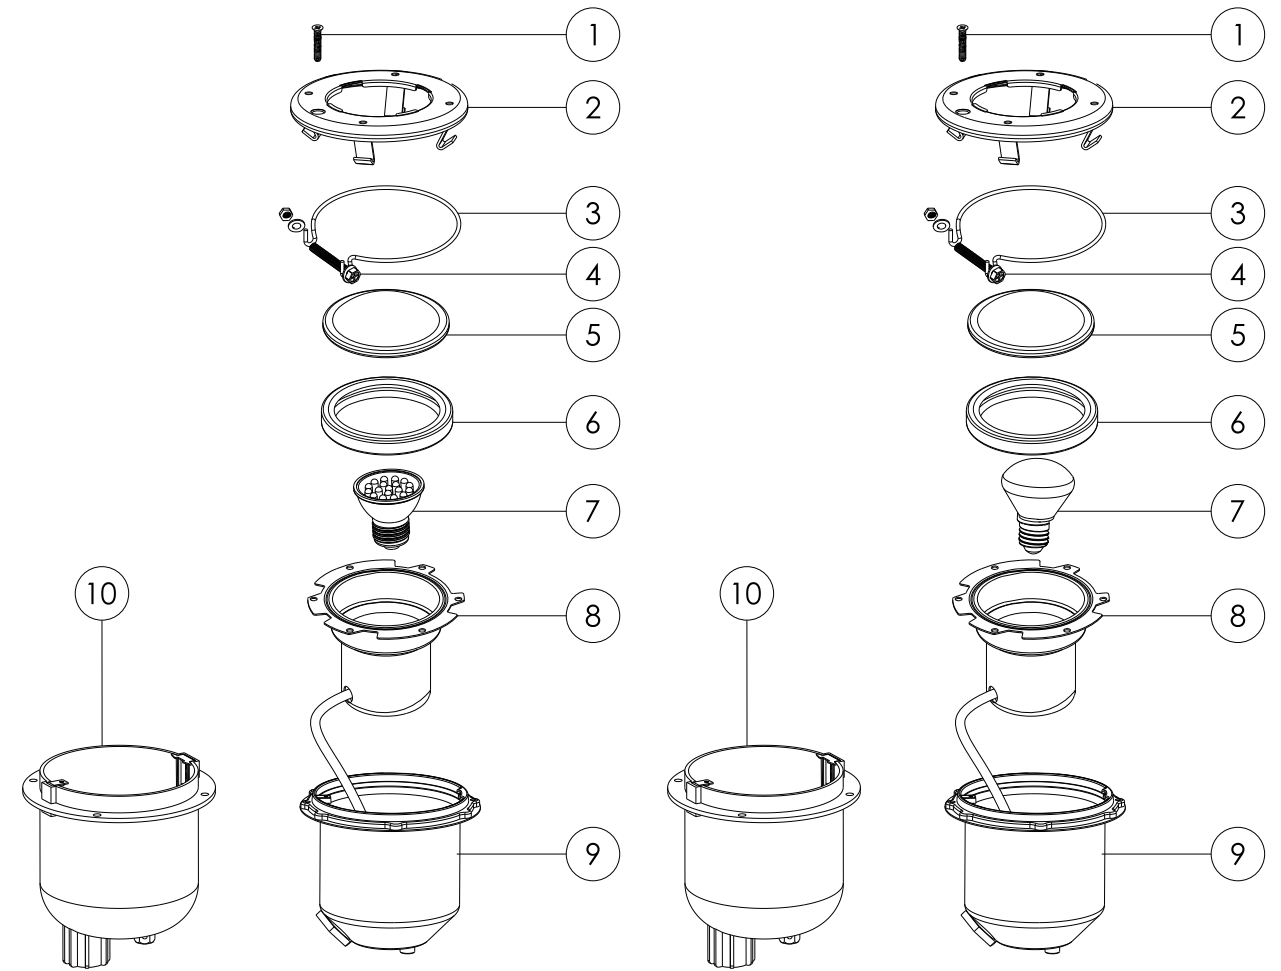

NP300 Series Underwater Light

Model: NP300

Replacement Parts

Key No.	Part No.	Description	Piece(s) Required
1	03011189	M6*80 Screws	2
2	01050008	Plastic Lid (EMAUX)	1
2	01050025	Plastic Lid (Blank)	1
2	89041609	Stainless Steel Lid (EMAUX)	1
2	89041610	Stainless Steel Lid (Blank)	1
3	03011184	M6*55 Hexagon Head Screws	6
4	01100011	Face Ring	1
5	04011004	Par56 Bulb(300W)	1
5	08040026	Par56(144 LEDs,12V/10W,Auto RGB)	1
5	08040025	Par56(144 LEDs,12V/10W,Cool White)	1
5	08040024	Par56(252 LEDs,12V/16W,Auto RGB)	1
5	08040022	Par56(252 LEDs,12V/16W,Cool White)	1
5	08040023	Par56(252 LEDs,12V/16W,RGB with remote)	1
6	02010019	Waterproof O-Ring for Par56	1
7	01230003	Waterproof Cover	1
8	89041601	Waterproof O-Ring with Tooth Head for Cable	1
9	89041602	Nut Fitting	6
10	89041603	Fastening suite	1
11	89041604	Water Joint Fittings for Cable	1
12	E040709	Two-Core Cable 2.5m(With wiring connector,For no remote version)	1
12	E040405	Three-Core Cable 2.5m(With wiring connector,For remote version)	1
13	89041608	Vinyl Pool fitting(For NP300 Lights Niche)	1
14	01050010	NP300 Lights Niche	1
15	89041605	Plug with O-Ring	1
16	01171106	Joint for wire & pipe	1

S300 Series Underwater Light

Model: UL-S300, LED-S300, UL-S300-S, LED-S300-S

S100 Series Underwater Light

Model: LED-S100L, LED-S100S, LED-S100P

Replacement Parts

Key No.	Part No.	Description	Piece(s) Required
1	03011058	φ33/16x9/8" Pilot Screw	1
2	03017021	Face Ring Assembly for UL-S300 Lights	1
3	03017018	Wire With Nut for UL-S300 Lights	1
4	03011134	M6X50 Bolt for Wire	1
5	03012006	Metallic Gasket M6	2
6	03021018	Hexagonal Brass Nut M6	1
7	87012004	Lens for UL-S300 Lights	1
8	02021019	Waterproof washer for UL-S300 Lights	1
9	E041505	E27 Bulb 12V/300W	1
9	04011035	E27 (252 Bulbs) LED 12V/16W(White)	1
9	04011046	E27 (252 Bulbs) LED 12V/16W(Automatic Colour Change)	1
10	89040701	Light Encasing with 2.5m cable for UL-S300 Lights	1
11	88043605	UL-S300 Stainless Steel Lights Niche	1