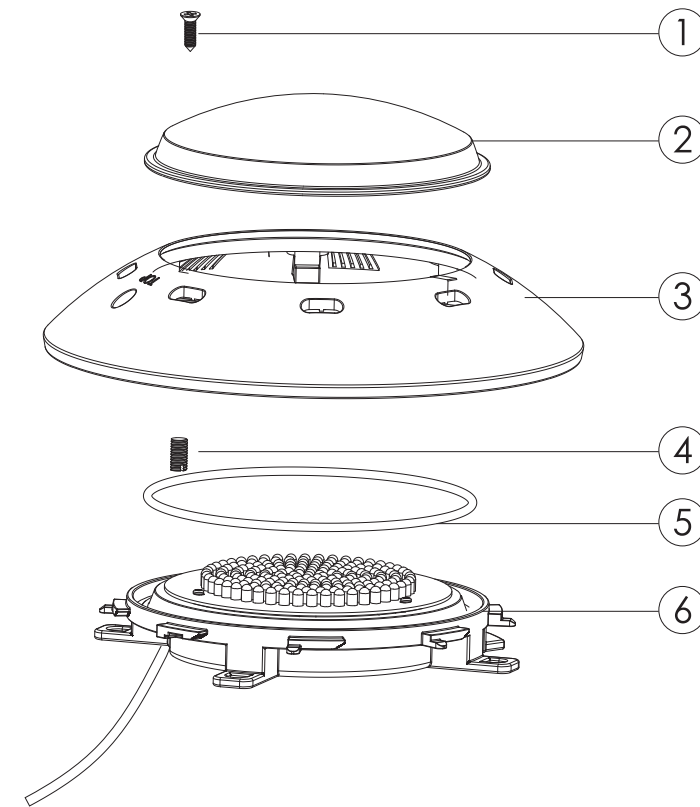

Notes : 1* 01221002 is UL-P100 Light Colour Lens 1 set with (Red+Green+Blue)

P100 Series Underwater Light

Model: LED-P100

Replacement Parts

Key No.	Part No.	Description	Piece(s) Required
1	03011321	M5*20 Screw (316#)	1
2	01051059	Face Ring	1
3	03021018	M6 Brass Nut	4
4	01051058	P100 Lights Face plate	1
5*	04011111	Bulb plate 12V/8W LED (White Colour)	1
5*	04011115	Bulb plate 12V/8W LED (Blue Colour)	1
5*	04011112	Bulb plate 12V/8W LED (RGB)	1
6	03011320	M6*20 Screw(316#)	4
7	89040203	Concrete pool Fitting for P100	1
8	89044501	Vinyl pool Fitting for P100	1

Notes : 5* Bulb plate 12V/1W LED has (White/ Blue/ RGB)

CP100 Series Underwater Light

Model: UL-CP100

Replacement Parts

Key No.	Part No.	Description	Piece(s) Required
1	03011321	M5*20 Screw (316#)	1
2	01050102	Face plate	1
3	01110027	Compression screw	1
4	01040212	Lights Lens	1
5	E041204	Bulb 12V/75W for ULH/ UL-NS	1
6	03011132	M4*8 Screw	3
7	03011150	Screw	2
8	04011031	Lamp Socket	1
9	03013039	But	2
10	03017118	Reflector Plate	1
11	04014016	Closed-End Wire Connector	2
12	02021084	O-Ring for UL-CP100	1
13	01231008	UL-CP100 Light Body Set	1
14	04013004	2.5M Cable	1
15	89044501	Vinyl pool Fitting for P100	1
16	89040203	Fitting for Concrete Pool	1

CP100 Series Underwater Light

Model: LED-CP100

Replacement Parts

Key No.	Part No.	Description	Piece(s) Required
1	03011321	M5X20 screws (316#)	1
2	01040212	Lights Lens	1
3	01050102	Face plate	1
4	01110027	Compression screw	1
5	02021084	O-ring	1
6	89045601	Bulb plate(White Colour), 12V/8W 198LEDs	1
6	89045602	Bulb Plate(RGB) 12V/6W 102LEDs	1
6	89045603	Bulb Plate(RGB) 12V/8W 198LEDs	1
6	89045604	Bulb Plate(White Colour), 12V/6W 102LEDs	1
7	89044501	Lights Vinyl Pool Fitting for P100/ CP100	1
8	89040203	Lights Concrete Pool Fitting for P100/ CP100	1