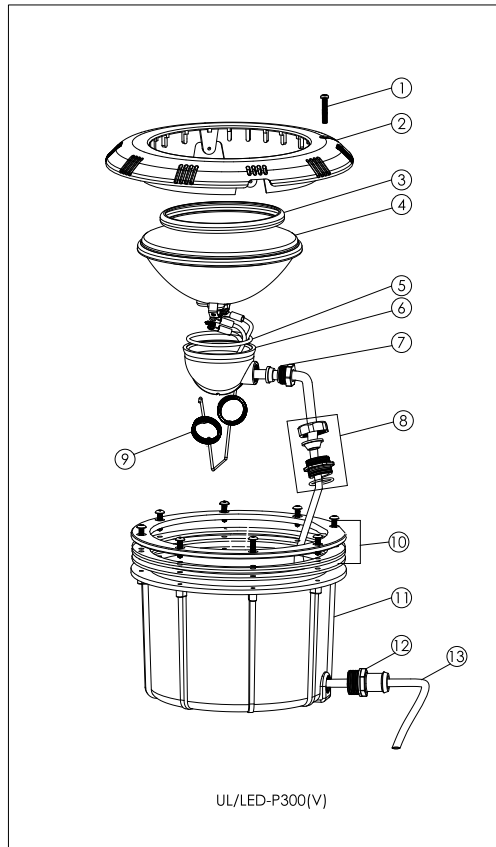

P300 Series Underwater Light

Model: UL-P300

Replacement Parts

Key No.	Part No.	Description	Piece(s) Required
1	03011323	M5X40 Screw for Face Plate for Vinyl Pool	1
1	03011325	M5X25 Screw for Face Plate for Concrete Pool	1
2	01051066	Face Plate (Blank)	1
2	01051067	Face Plate (Emaux)	1
3	02021011	Gasket for Bulb	1
4	04011004	PAR56 Light Bulb (Yellow Light) (Standard Bulb)	1
4	08040022	PAR56 252 LEDs Bulb (White Colour) - Replace 04011043	1
4	04011044	Par56 252 LED Bulbs (Blue Colour)	1
4	08040023	PAR56 252 LEDs Bulb (With Remote Control) - Replace 04011045	1
4	04011056	Par56 (252 LED Bulbs)12V/16W (Automatic Colour Change)	1
4	08040025	PAR56 144 LEDs Bulb(White Colour) - Replace 04011047	1
4	04011048	Par56 144 LED Bulbs (Blue Colour)	1
4	08040026	PAR56 144 LEDs Bulb (Auto Colour Change) - Replace 04011049	1
5	02021001	Waterproof O-Ring for bulb	1
6	01271001	Waterproof Cover	1
7	89040301	Waterproof O-Ring with Tooth Head for Cable	1
8	89040312	Water Joint Fittings for Cable	1
9	03014002	Spring	1
10	89040304	P300 Lights Vinyl pool fitting	1
11	01171107	P300 Lights Niche	1
12	01171106	Joint for Wire & Pipe	1
13	04013072	Cable 2.5M	1