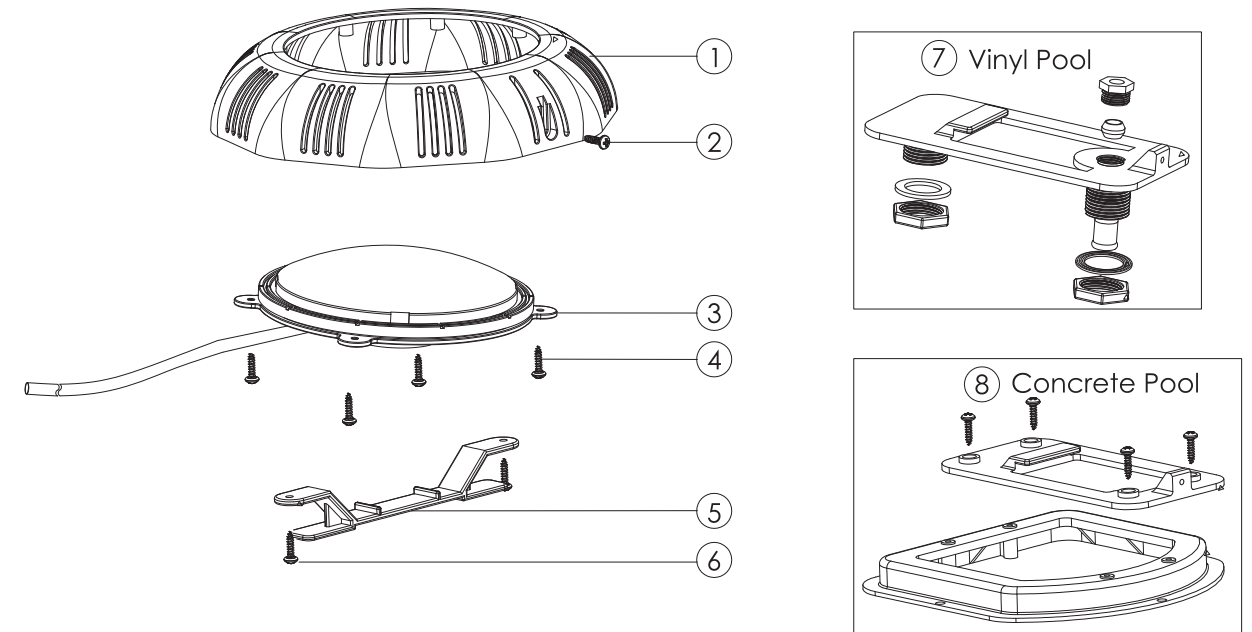

EL-S100 Series Underwater Light

Model: EL-S100L, EL-S100P, EL-S100S

Replacement Parts

Key No.	Part No.	Description	Piece(s) Required
1	03011058	φ3/16×9/8" Pilot Screw	1
2	440256151	Face Ring Assembly for EL-S100 Lights	1
3	440546196	Ultra-thin 99 LED panel 10W Warm White	1
3	440546195	Ultra-thin 99 LED panel 10W Cool White	1
3	440546197	Ultra-thin 99 LED panel 10W RGB	1
3	440546198	Ultra-thin 99 LED panel 10W Single Blue	1
4-1	03012004	Metallic Gasket M4	2
4-2	112342644	M4x12 Screw	2
5	88047302	Stainless Steel Housing	1
6	88043502	Plastic Housing	1

TP100 Series Underwater Light

Model: UL-TP100

TP100 Series Underwater Light

Model: LED-TP100

Replacement Parts

Key No.	Part No.	Description	Piece(s) Required
1	01221003	Colour lens (Red)	1
1	01221003	Colour lens (Green)	1
1	01221003	Colour lens (Blue)	1
2	01051259	Lights Face Plate	1
3	03011012	M4*16 Screw	3
4	01040211	Lights Lens	1
5	02021055	O-Ring	1
6	E040205	Bulb 12V/75W (Warm White)	1
7	89040402	Body Set(with 2.5M cable and socket)	1
8	03011007	M4*12 Screw	8
9	01012005	Bracket	1
10	89040401	Vinyl Pool Fitting	1
11	89040501	Concrete Pool Fitting	1