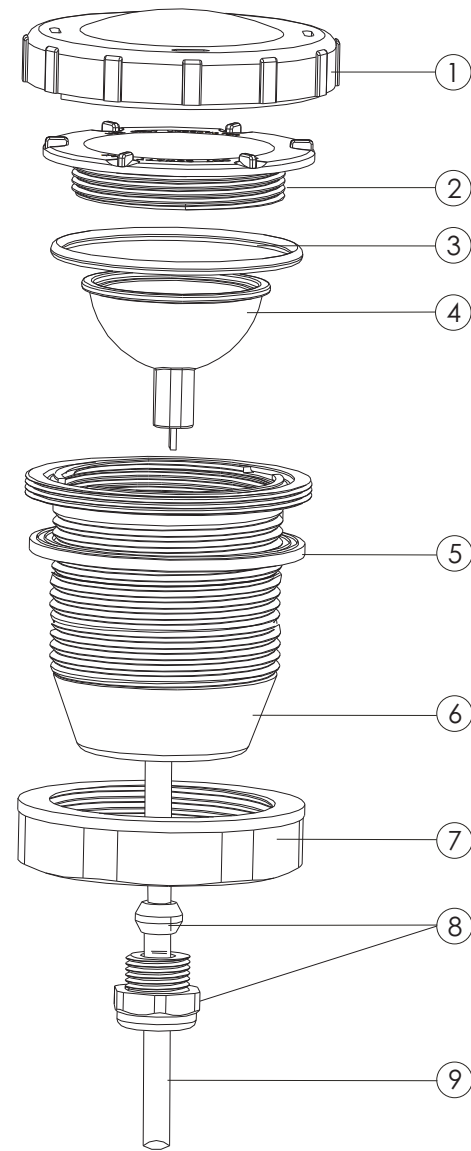

Notes : 9 & 10* No niches for LED-S100L (88042302)

H100 Series Underwater Light

Model: UL-H100

Concrete Pool

Vinyl Pool

Replacement Parts

Key No.	Part No.	Description	Piece(s) Required
1	03011123	M5*10 Screw for Lid	1
2	03018028	Lid	1
3	87012002	Glass Cover	1
4	02021014	Washer	1
5	03011046	M5*5 Round Head Screw	2
6	03031015	Reflector Cover	1
7	04011005	Bulb 12V/75W	1
8	89041001	Inner Base with Porcelain Base (Set)	1
9	89043701	Water Joint Fittings for cable(copper nut on the Inner Base)	1
10	04013004	2.5M Cable for UL-H100	1
11	03011050	M4*30 Screw for Vinyl Pool	8
11	03011005	M4*12 Screw for Concrete Pool	8
12	01171095	Placement Plate with M5 Nut for Nuts	1
13	02051004	Washer for Vinyl Pool	2
14	E041003	Water Joint Fittings for cable(on the Niche)	1
15	01171099	Niche for UL-H100	1
16	01171106	Joint for Wire & Pipe	1

H200 Series Underwater Light

Model: UL-H200

Replacement Parts

Key No.	Part No.	Description	Piece(s) Required
1	03011123	M5*10 Screw for Lid	1
2	03018020	Lid	1
3	87012001	Glass Cover	1
4	02021012	Washer	1
5	03031016	Reflector Cover	1
6	E041204	Bulb 12V/75W	2
7	112652883	M5 Nut(316#)	7
8	89041003	Inner Base with Porcelain Base (Set)	1
9	89043701	Water joint fittings for cable(copper nut on the Inner Base)	1
10	E041003	Water Joint Fittings for cable(on the Niche)	1
11	105106121	2.5M Cable for UL-H200	1
12	01171101	Niche for UL-H200	1
13	01171106	Joint for Wire & Pipe	1