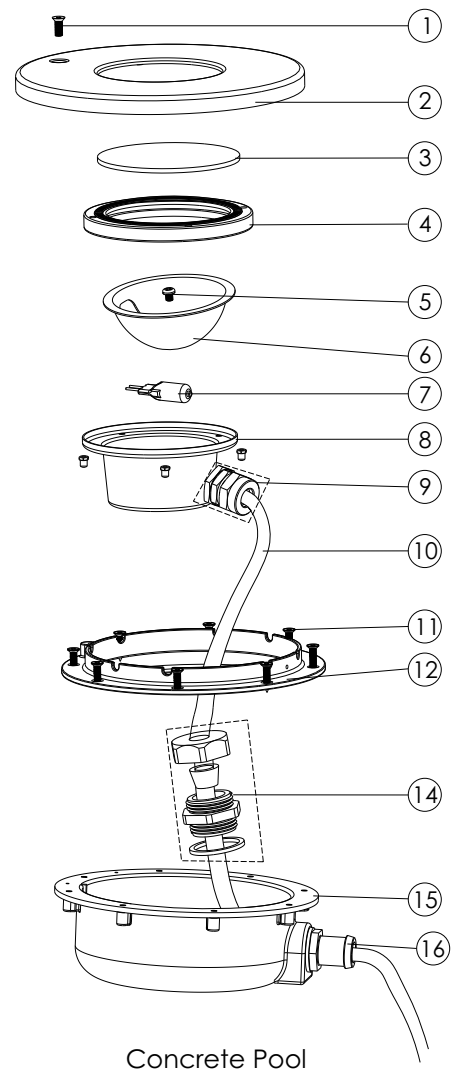

H100 Series Underwater Light

Model: UL-H100

Concrete Pool