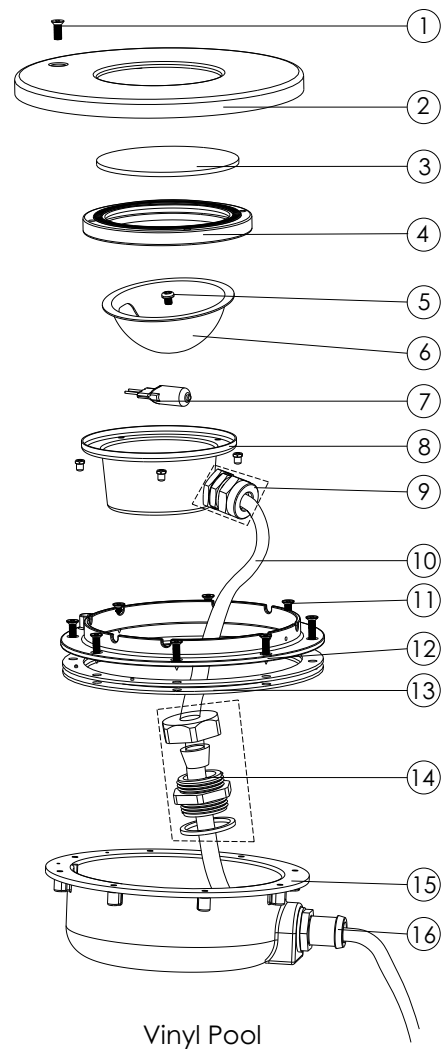

Replacement Parts

Key No.	Part No.	Description	Piece(s) Required
1	03011058	φ3/16x9/8" Pilot Screw	1
2	03017010	Face Ring Assembly for S00 Lights	1
3	03017005	Wire with Nut for S100 Lights	1
4	03011133	M6*40 Bolt for Wire	1
5	87012003	Lens for S100 Lights	1
6	02021016	Waterproof washer for S100 Lights	1
7	04011021	LED Bulb 12V/1W LED (White Colour)	1
7	04011017	LED Bulb 12V/1W LED (Automatic Colour-changing)	1
7	04011053	LED Bulb 12V/5W LED (White Colour)	1
7	04011050	LED Bulb 12V/5W LED (Automatic Colour-changing)	1
7	E041411	E27 light bulb for S100 (100W/12V)	1
8	89040702	Light Encasing with 2.5m cable	1
9*	88043602	Stainless Steel Housing for S100	1
10*	88043502	Plastic Housing for S100	1

Notes : 9 & 10* No niches for LED-S100L (88042302)

H100 Series Underwater Light

Model: UL-H100

Concrete Pool

Vinyl Pool

Replacement Parts

Key No.	Part No.	Description	Piece(s) Required
1	03011123	M5*10 Screw for Lid	1
2	03018028	Lid	1
3	87012002	Glass Cover	1
4	02021014	Washer	1
5	03011046	M5*5 Round Head Screw	2
6	03031015	Reflector Cover	1
7	04011005	Bulb 12V/75W	1
8	89041001	Inner Base with Porcelain Base (Set)	1
9	89043701	Water Joint Fittings for cable(copper nut on the Inner Base)	1
10	04013004	2.5M Cable for UL-H100	1
11	03011050	M4*30 Screw for Vinyl Pool	8
11	03011005	M4*12 Screw for Concrete Pool	8
12	01171095	Placement Plate with M5 Nut for Nuts	1
13	02051004	Washer for Vinyl Pool	2
14	E041003	Water Joint Fittings for cable(on the Niche)	1
15	01171099	Niche for UL-H100	1
16	01171106	Joint for Wire & Pipe	1