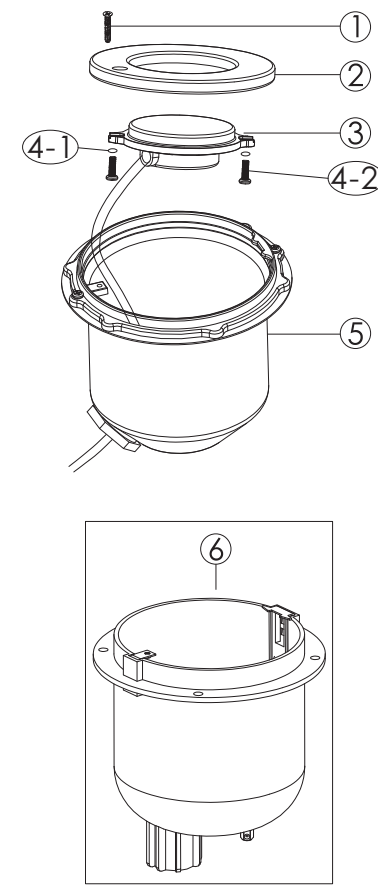

EL-S300 Series Underwater Light

Model: EL-S300

Replacement Parts

Key No.	Part No.	Description	Piece(s) Required
1	03011058	D3/16" *9/8" Pilot Screw	1
2	03017112	Face Ring Assembly (#304)	1
2	03017116	Face Ring Assembly (#304)	1
3	03013004	Hexagonal Nut (M4)	4
4	89045528	Ultra-Thin 252 LED panel 20W,Warm white	1
4	89045529	Ultra-Thin 252 LED panel 20W,Cool white	1
4	89045530	Ultra-Thin 252 LED panel 20W,RGB	1
4	89045531	Ultra-Thin 252 LED panel 20W,Single Blue	1
4	89045522	Ultra-Thin 441 LED panel 35W,Warm white	1
4	89045513	Ultra-Thin 441 LED panel 35W,Cool white	1
4	89045514	Ultra-Thin 441 LED panel 35W,RGB	1
4	89045523	Ultra-Thin 441 LED panel 35W,Single Blue	1
4	89045524	Ultra-Thin 531 LED panel 50W,Warm white	1
4	89045526	Ultra-Thin 531 LED panel 50W,Cool white	1
4	89045527	Ultra-Thin 531 LED panel 50W,RGB	1
4	89045525	Ultra-Thin 531 LED panel 50W,Single Blue	1
5	01050100	Cable Clip	3
6	01110028	Fastener	4
7	03011348	M4*22 Screw	4
8	88043605	Stainless Steel Housing for S300	1

EL-S100 Series Underwater Light

Model: EL-S100L, EL-S100P, EL-S100S

Replacement Parts

Key No.	Part No.	Description	Piece(s) Required
1	03011058	φ3/16×9/8" Pilot Screw	1
2	440256151	Face Ring Assembly for EL-S100 Lights	1
3	440546196	Ultra-thin 99 LED panel 10W Warm White	1
3	440546195	Ultra-thin 99 LED panel 10W Cool White	1
3	440546197	Ultra-thin 99 LED panel 10W RGB	1
3	440546198	Ultra-thin 99 LED panel 10W Single Blue	1
4-1	03012004	Metallic Gasket M4	2
4-2	112342644	M4x12 Screw	2
5	88047302	Stainless Steel Housing	1
6	88043502	Plastic Housing	1