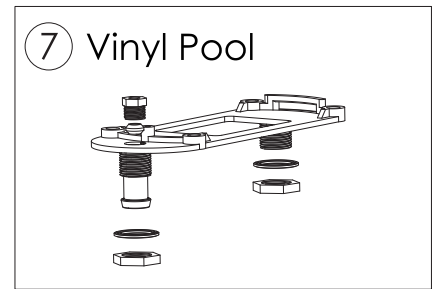

CP100 Series Underwater Light

Model: LED-CP100

Replacement Parts

Key No.	Part No.	Description	Piece(s) Required
1	03011321	M5X20 screws (316#)	1
2	01040212	Lights Lens	1
3	01050102	Face plate	1
4	01110027	Compression screw	1
5	02021084	O-ring	1
6	89045601	Bulb plate(White Colour), 12V/8W 198LEDs	1
6	89045602	Bulb Plate(RGB) 12V/6W 102LEDs	1
6	89045603	Bulb Plate(RGB) 12V/8W 198LEDs	1
6	89045604	Bulb Plate(White Colour), 12V/6W 102LEDs	1
7	89044501	Lights Vinyl Pool Fitting for P100/ CP100	1
8	89040203	Lights Concrete Pool Fitting for P100/ CP100	1