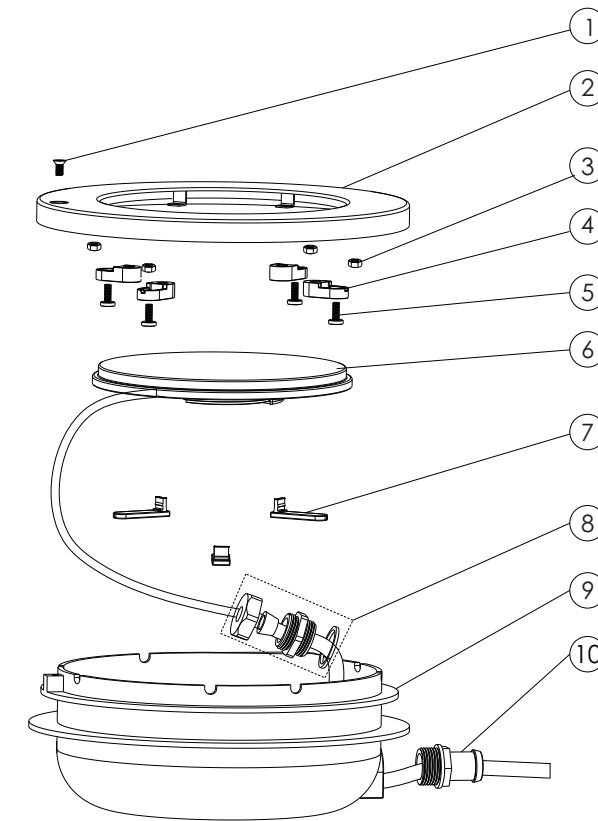

EL-H200 Series Underwater Light

Model: EL-H200-252, EL-H200-441, EL-H200-531

Replacement Parts

Key No.	Part No.	Description	Piece(s) Required
1	03011123	M5*10 Screw for Lid	1
2	03017138	Lid for EL-H200 Lightits	1
3	03013004	Hexagonal Nut (M4)	4
4	01110028	Fastener	4
5	03011348	M4*22 Screw	4
6	89045528	Ultra-Thin 252 LED panel 20W, Warm white	1
6	89045529	Ultra-Thin 252 LED panel 20W, Cool white	1
6	89045530	Ultra-Thin 252 LED panel 20W, RGB	1
6	89045531	Ultra-Thin 252 LED panel 20W, Single Blue	1
6	89045522	Ultra-Thin 441 LED panel 35W, Warm white	1
6	89045513	Ultra-Thin 441 LED panel 35W, Cool white	1
6	89045514	Ultra-Thin 441 LED panel 35W, RGB	1
6	89045523	Ultra-Thin 441 LED panel 35W, Single Blue	1
6	89045524	Ultra-Thin 531 LED panel 50W, Warm white	1
6	89045526	Ultra-Thin 531 LED panel 50W, Cool white	1
6	89045527	Ultra-Thin 531 LED panel 50W, RGB	1
6	89045525	Ultra-Thin 531 LED panel 50W, Single Blue	1
7	01050100	Cable Clip	3
8	E041003	Water Joint Fittings for Cable	1
9	01171101	EL-H200 Lightits niche	1
10	01171106	Joint for Wine & Pipe	1