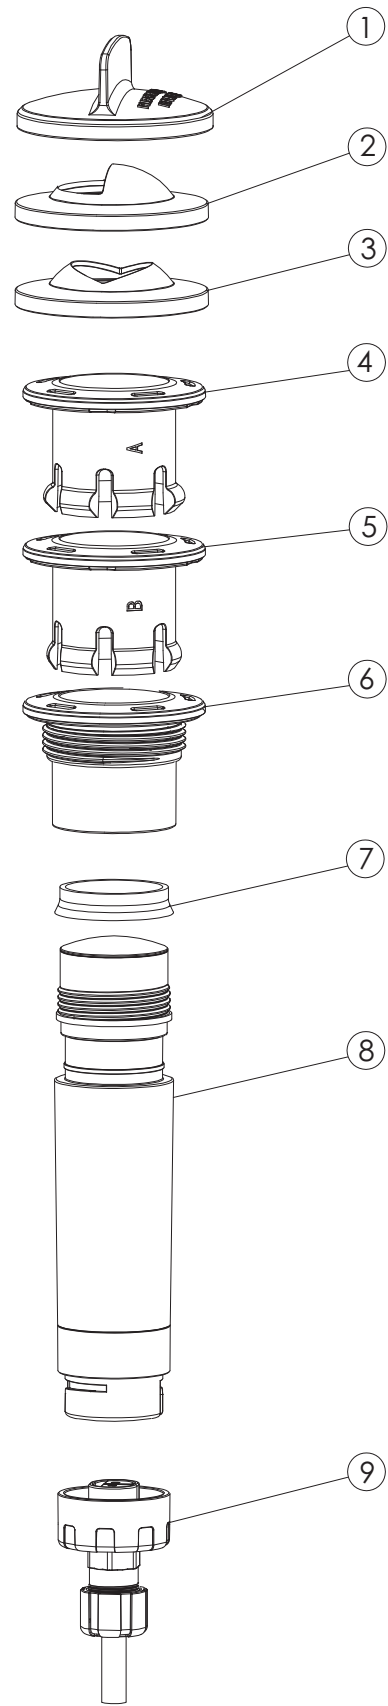

E-Lumen X - "Eagle Eye" Series

Model: EAG18

E-Lumen X - "Eagle Eye" Series

Model: EAG18

Replacement Parts

Key No.	Part No.	Description	Piece(s) Required
1	440650009	Protective cover	1
2	440650011	Half Moon cover	1
3	440650010	Eagle Eye cover	1
4	440650006	Sleeve A (for 50mm PVC Pipe PN10)	1
5	440650007	Sleeve B (for 50mm PVC Pipe PN16, 1.5 inch CLASS 12/CLASS 15)	1
6	E043005	Sleeve (for EM2831A/E, EM2836A/E TS)	1
7	111040091	Rubber ring	1
8	E043006	12 LEDs Light Body 18W Color (EAGLE EYE)	1
9	E043007 (E043001)	Adapter 2.5m cable (Adapter 7ft cable)	1
9	E043008 (E043002)	Adapter 15m cable (Adapter 50ft cable)	1
9	E043009 (E043003)	Adapter 30m cable (Adapter 100ft cable)	1
9	E043010 (E043004)	Adapter 45m cable (Adapter 150ft cable)	1