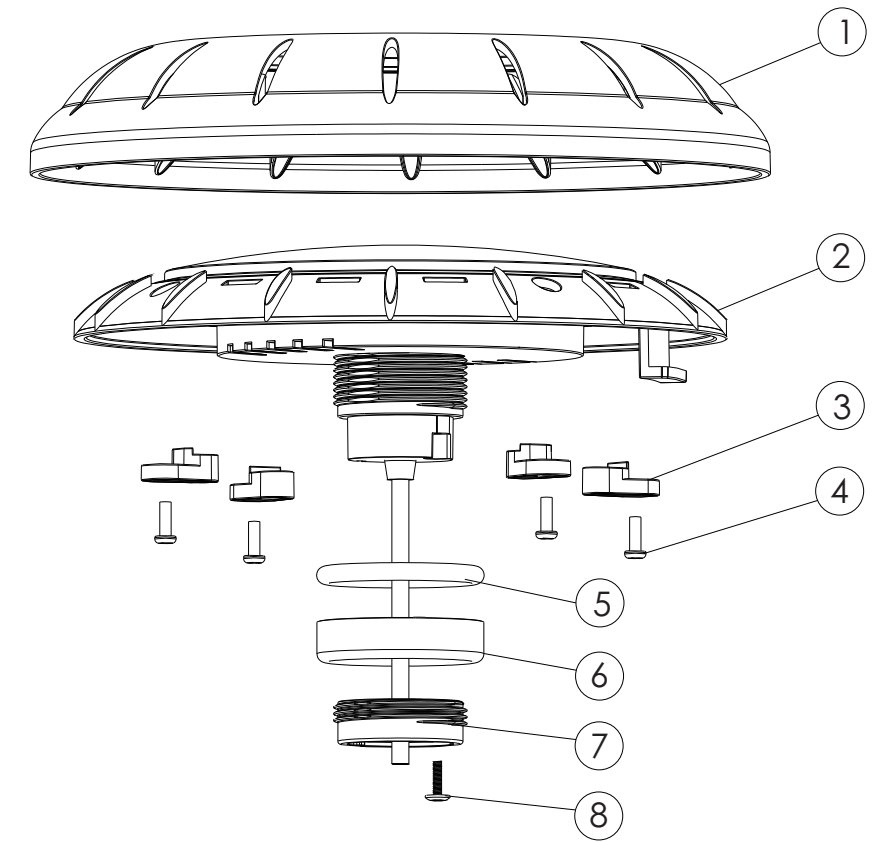

E-Lumen X "QUARTZ(EM)" Series

Model: QUARTZ(EM)

Replacement Parts

Key No.	Part No.	Description	Piece(s) Required
1	440256797	White face ring	1
1	440256797	Grey face ring	1
1	440256797	Blue face ring	1
1	440256797	Transparent face ring	1
1	440536797	Stainless face ring	1
2	E042601	20 LEDs Panel 25W Color E-Lumen X(EM)	1
3	440526797	Fastener	4
4	03011364	M4*12 Flat head self-tapping screw	4
5	111040072	O-Ring (vinyl pool/concrete pool)	1
6	111040073	Rubber Mat (concrete pool)	1
7	440650004	Fitting (concrete pool)	1
8	112010112	Screw M3X12 (concrete pool)	1