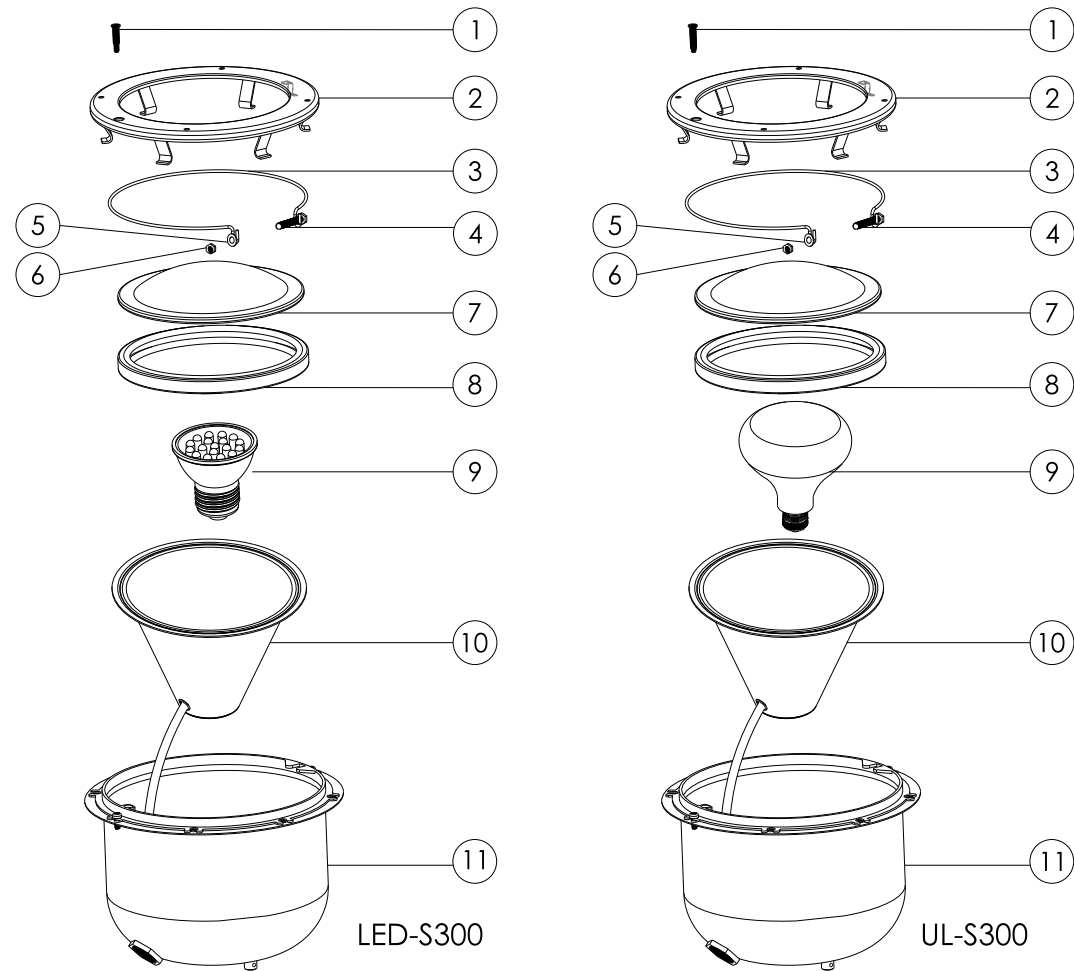

NP300 Series Underwater Light

Model: NP300

Replacement Parts

Key No.	Part No.	Description	Piece(s) Required
1	03011189	M6*80 Screws	2
2	01050008	Plastic Lid (EMAUX)	1
2	01050025	Plastic Lid (Blank)	1
2	89041609	Stainless Steel Lid (EMAUX)	1
2	89041610	Stainless Steel Lid (Blank)	1
3	03011184	M6*55 Hexagon Head Screws	6
4	01100011	Face Ring	1
5	04011004	Par56 Bulb(300W)	1
5	08040026	Par56(144 LEDs,12V/10W,Auto RGB)	1
5	08040025	Par56(144 LEDs,12V/10W,Cool White)	1
5	08040024	Par56(252 LEDs,12V/16W,Auto RGB)	1
5	08040022	Par56(252 LEDs,12V/16W,Cool White)	1
5	08040023	Par56(252 LEDs,12V/16W,RGB with remote)	1
6	02010019	Waterproof O-Ring for Par56	1
7	01230003	Waterproof Cover	1
8	89041601	Waterproof O-Ring with Tooth Head for Cable	1
9	89041602	Nut Fitting	6
10	89041603	Fastening suite	1
11	89041604	Water Joint Fittings for Cable	1
12	E040709	Two-Core Cable 2.5m(With wiring connector,For no remote version)	1
12	E040405	Three-Core Cable 2.5m(With wiring connector,For remote version)	1
13	89041608	Vinyl Pool fitting(For NP300 Lights Niche)	1
14	01050010	NP300 Lights Niche	1
15	89041605	Plug with O-Ring	1
16	01171106	Joint for wire & pipe	1

S300 Series Underwater Light

Model: UL-S300, LED-S300, UL-S300-S, LED-S300-S

S100 Series Underwater Light

Model: LED-S100L, LED-S100S, LED-S100P

Replacement Parts

Key No.	Part No.	Description	Piece(s) Required
1	03011058	φ33/16x9/8" Pilot Screw	1
2	03017021	Face Ring Assembly for UL-S300 Lights	1
3	03017018	Wire With Nut for UL-S300 Lights	1
4	03011134	M6X50 Bolt for Wire	1
5	03012006	Metallic Gasket M6	2
6	03021018	Hexagonal Brass Nut M6	1
7	87012004	Lens for UL-S300 Lights	1
8	02021019	Waterproof washer for UL-S300 Lights	1
9	E041505	E27 Bulb 12V/300W	1
9	04011035	E27 (252 Bulbs) LED 12V/16W(White)	1
9	04011046	E27 (252 Bulbs) LED 12V/16W(Automatic Colour Change)	1
10	89040701	Light Encasing with 2.5m cable for UL-S300 Lights	1
11	88043605	UL-S300 Stainless Steel Lights Niche	1