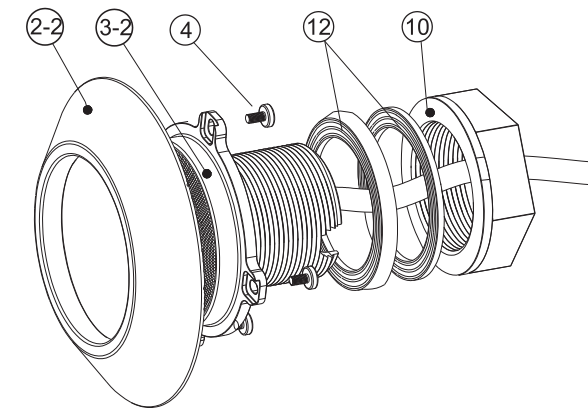

Aurora Light

Model: ARR30

Replacement Parts

Key No.	Part No.	Description	Piece(s) Required
1	03011334	M5x30Screw	1
2	89045901	LED Panel (Cool White)	1
2	89045902	LED Panel (RGB)	1
2	89045903	LED Panel (Warm White)	1
2	89045904	LED Panel (Single Blue)	1
3	440415448	Cable clip	4
4	112342644	M4x12 Screw	4
5	E040201	Fitting for Concrete pool	1
6	E042201	Fitting for vinly pool	1

E-Lumen Compact Light

Model: EL-COMP-N, EL-COMP

ELCOMP-N

ELCOMP

Replacement Parts

Key No.	Part No.	Description	Piece(s) Required
1	03011338	M4*12 round head machine screw	2
2-1	01050126	Cover	1
2-2	01050134	Cover	1
3-1	04011116	Cool White Light	1
3-1	04011117	RGB Light	1
3-1	04011118	Warm White Light	1
3-1	04011119	Single Blue Light	1
3-2	04011137	Cool White Light	1
3-2	04011138	RGB Light	1
3-2	04011139	Warm White Light	1
3-2	04011140	Single Blue Light	1
4	03011354	M4*8 round head machine screw	4
5	03011160	M4*25 pan head tapping screw (Vinyl Pool)	6
5	03011341	M4*16 pan head tapping screw (Concrete Pool)	6
6	01173036	Mounting ring	1
7	02021089	Rubber ring	2
8	01050133	Shell	1
9	E040801	Waterproof Fittings for cable	1
10	01051141	Hexagon nut	1
11	01171106	Line pipe joint	1
12	02021091	Rubber ring	2