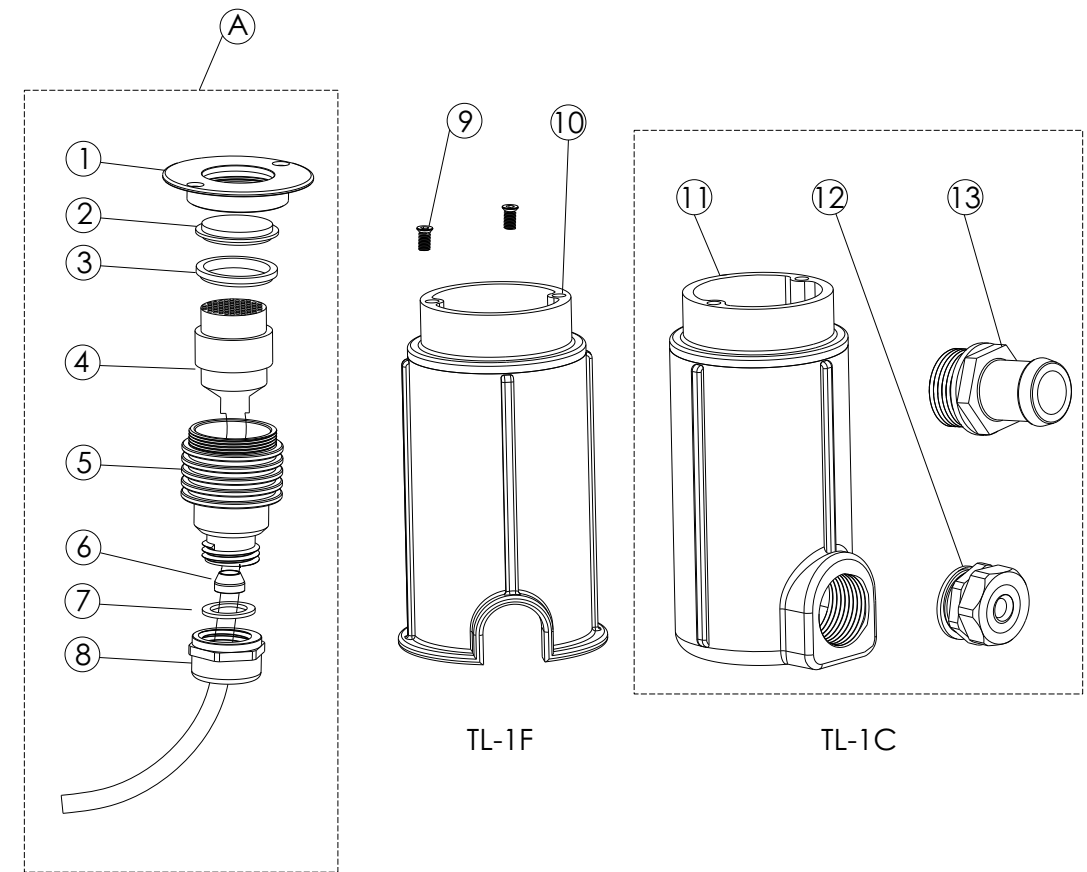

Replacement Parts

Key No.	Part No.	Description	Piece(s) Required
1	03017151	Cover	1
2	01040217	Transparent lid	1
3	02021100	Silicone Seal	1
4	440546573	LED panel Suite(Cool White)	1
4	440546574	LED panel Suite(Warm White)	1
5	03017152	Stainless Steel Housing	1
6	111040035	Round Silicone Rubber(Black)	1
7	440616933	Plastic Gasket	1
8	03017153	Nut	1
9	03011386	hexagon socket head cap screw	2
10	89045701	Light Shell for TL-1F	1
11	89045802	Light Shell for TL-1C	1
12	89045801	Water Joint Fittings for TL-1C	1
13	01171106	Joint for wire & pipe(gray) for TL-1C	1
A	E042004	LED Panel(Cool White,with stainless steel housing)	1
A	E042005	LED Panel(Warn White,with stainless steel housing)	1

Notes : * item 1-8 are replacement for new Terra Lux shipped from 1-Oct-19
* item A for any replacement parts from item 1-8 for Terra Lux before or after 1-Oct-19