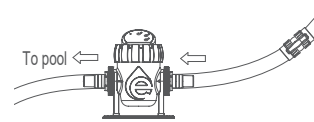

Installation Diagram

Material
PMMA / ABS

Operation Voltage
110V - 240V

Max. pool volume
20 m³ - 50 m³

Salt Level
3500 ppm

Working Temperature
10 - 45 °C

Waterproof Standard
IPX4

3 installation methods:

Horizontal Installation

Vertical Installation

Flexi hose connector Installation

Accessories & Power Supply:

50mm (1 1/2") union

32mm (1 1/4") &
38mm (1 1/2")
Flexi hose connector

Mounting stand

Switch mode
power supply