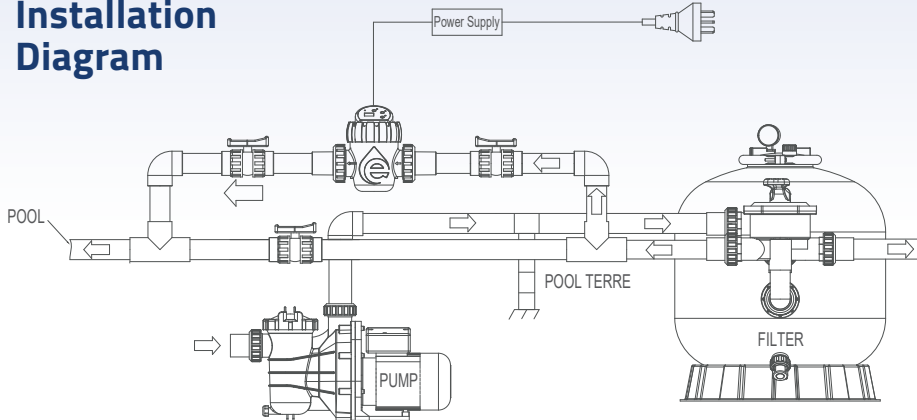

PURE CHLORINE & —
— EASY OPERATION

SSCnano
Salt Chlorinator
For Above and Inground Pool

COMPACT AND SIMPLE INSTALLATION

Emaux SSCnano is simple to install, with basic plumbing and electrical connections, you can have the system up and running in no time. It is compact and easily fits for pool and spa. Compact design makes it can easily fit into tight spaces without compromising its functionality. The control is designed to be user-friendly, making it easy to set up and operate, allows you to adjust the chlorine production according to your specific needs. You can tailor the chlorine output to maintain the desired sanitization level for your pool or spa.

CE IPX4

Product feature:

- ON/OFF operation
- Water flow switch
- Auto self cleaning reverse polarity
- Temperature sensor
- Long cell life

Salt level alert

Adjustable chlorine production time

Preset timer

Installation Diagram

Material
PMMA / ABS

Operation Voltage
110V - 240V

Max. pool volume
20 m³ - 50 m³

Salt Level
3500 ppm

Working Temperature
10 - 45 °C

Waterproof Standard
IPX4

3 installation methods:

Horizontal Installation

Vertical Installation

Flexi hose connector Installation

Accessories & Power Supply:

50mm (1 1/2") union

32mm (1 1/4") &
38mm (1 1/2")
Flexi hose connector

Mounting stand

Switch mode
power supply