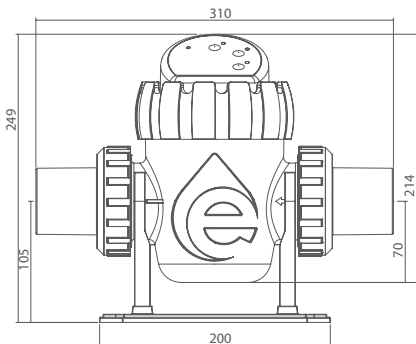

Installation Diagram

Material
PMMA / ABS

Operation Voltage
110V - 240V

Max. pool volume
20 m³ - 50 m³

Salt Level
3500 ppm

Working Temperature
10 - 45 °C

Waterproof Standard
IPX4

3 installation methods:

Horizontal Installation

Vertical Installation

Flexi hose connector Installation

Accessories & Power Supply:

50mm (1 1/2") union

32mm (1 1/4") &
38mm (1 1/2")
Flexi hose connector

Mounting stand

Switch mode
power supply

Product Information

Code	Model	Input Voltage/ Frequency	Salt Level	Cell production rate	Maximum working pressure	Cell Connections	Working Temperature	Min. Flow	Max. Pool Volume
9130045	SSCnano4			4 g/hr		1.5" / 50mm			20 m ³
9130046	SSCnano6	110 - 240 V	3500	6 g/hr	2.5 bar	and 32mm	10-45 °C	3 m ³ /hr	30 m ³
9130047	SSCnano8	/ 50-60 Hz	ppm	8 g/hr		& 38mm			40 m ³
9130048	SSCnano10			10 g/hr		union			50 m ³