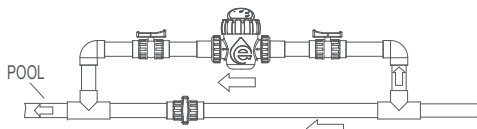

Installation Diagram

Material
PMMA / ABS

Operation Voltage
110V - 240V

Max. pool volume
20 m³ - 50 m³

Salt Level
3500 ppm

Working Temperature
10 - 45 °C

Waterproof Standard
IPX4

3 installation methods:

Horizontal Installation

Vertical Installation

Flexi hose connector Installation

Accessories & Power Supply:

50mm (1 1/2") union

32mm (1 1/4") &
38mm (1 1/2")
Flexi hose connector

Mounting stand

Switch mode
power supply