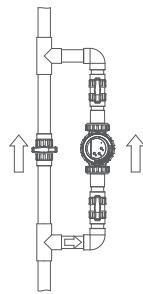

Installation Diagram

Material
PMMA / ABS

Operation Voltage
110V - 240V

Max. pool volume
20 m³ - 50 m³

Salt Level
3500 ppm

Working Temperature
10 - 45 °C

Waterproof Standard
IPX4

3 installation methods:

Horizontal Installation

Vertical Installation

Flexi hose connector Installation

Accessories & Power Supply:

50mm (1 1/2") union

32mm (1 1/4") &
38mm (1 1/2")
Flexi hose connector

Mounting stand

Switch mode
power supply