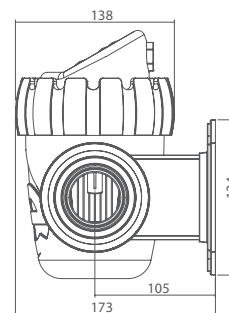

Horizontal Installation

Vertical Installation

Flexi hose connector Installation

Accessories & Power Supply:

50mm (1 1/2") union

32mm (1 1/4") &
38mm (1 1/2")
Flexi hose connector

Mounting stand

Switch mode
power supply

Product Information

Code	Model	Input Voltage/ Frequency	Salt Level	Cell production rate	Maximum working pressure	Cell Connections	Working Temperature	Min. Flow	Max. Pool Volume
9130045	SSCnano4			4 g/hr		1.5" / 50mm			20 m ³
9130046	SSCnano6	110 - 240 V	3500	6 g/hr	2.5 bar	and 32mm	10-45 °C	3 m ³ /hr	30 m ³
9130047	SSCnano8	/ 50-60 Hz	ppm	8 g/hr		& 38mm			40 m ³
9130048	SSCnano10			10 g/hr		union			50 m ³