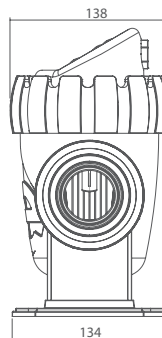

Horizontal Installation

Vertical Installation

Flexi hose connector Installation

Accessories & Power Supply:

50mm (1 1/2") union

32mm (1 1/4") &
38mm (1 1/2")
Flexi hose connector

Mounting stand

Switch mode
power supply

Product Information

Code	Model	Input Voltage/ Frequency	Salt Level	Cell production rate	Maximum working pressure	Cell Connections	Working Temperature	Min. Flow	Max. Pool Volume
9130045	SSCnano4			4 g/hr		1.5" / 50mm			20 m ³
9130046	SSCnano6	110 - 240 V	3500	6 g/hr	2.5 bar	and 32mm	10-45 °C	3 m ³ /hr	30 m ³
9130047	SSCnano8	/ 50-60 Hz	ppm	8 g/hr		& 38mm			40 m ³
9130048	SSCnano10			10 g/hr		union			50 m ³