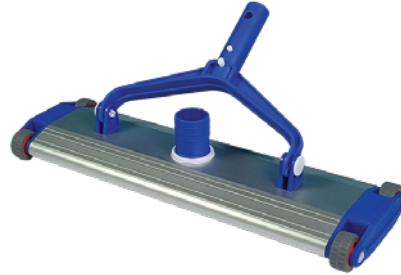

# Pool Cleaning **Jet Head** **Leaf Skimmer**

## Jet Head

14" Aluminum Vacuum Head

Code	Model	Size
9101310	CE319	345 x 140 x 90mm

18" Aluminum Vacuum Head

Code	Model	Size
9101311	CE320	440 x 130 x 86mm

Deluxe 14" Flexible Vacuum Head  
Plastic Handle

Code	Model	Size
9101314	CE323	355 x 180 x 60mm

Deluxe 19" Flexible Vacuum Head

Code	Model	Size
9101315	CE324	490 x 180 x 60mm