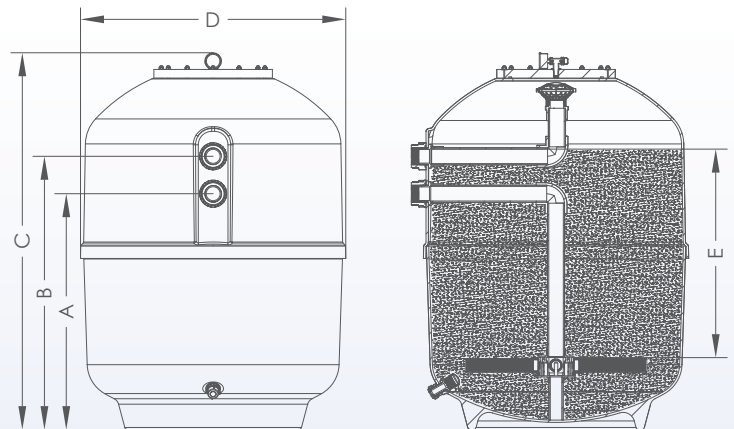

Tank Material

Gelcoat Fiberglass

Max Operating Pressure

36 psi / 2.5 bar

Max Temperature

43°C (109°F)

Suggested Size of Media

0.5-0.8mm

GAC Filter is equipped with :

1. 6-way multiport valve
(1.5" for GAC500/GAC600,
2" for GAC750/900)
2. Universal standard of union
connection
3. Pressure gauge
4. ABS Lateral system
5. Piping kit

Optional Accessorie:

Code	Description
440650017	Type-C charging LED light,/ Battery capacity 4500mAh

Product Information:

Code	Model	Filter Area		Max Flow Rate			Sand		In / Outlet Connections		A mm	B mm	C mm	D mm	E mm
		ft ²	m ²	gpm	lpm	m ³ /h	lbs	kgs	GB (mm)	ANSI					
9015704	GAC500	2.1	0.2	62	233	14	220	100	GB50	1.5"	563	500	795	526	310
9015701	GAC600	3	0.28	62	233	14	440	200	GB50	1.5"	653	590	895	627	420
9015702	GAC750	4.7	0.44	97	367	22	1060	480	GB63	2"	966	880	1187	782	650
9015703	GAC900	6.9	0.64	97	367	22	1655	750	GB63	2"	1036	950	1310	922	725