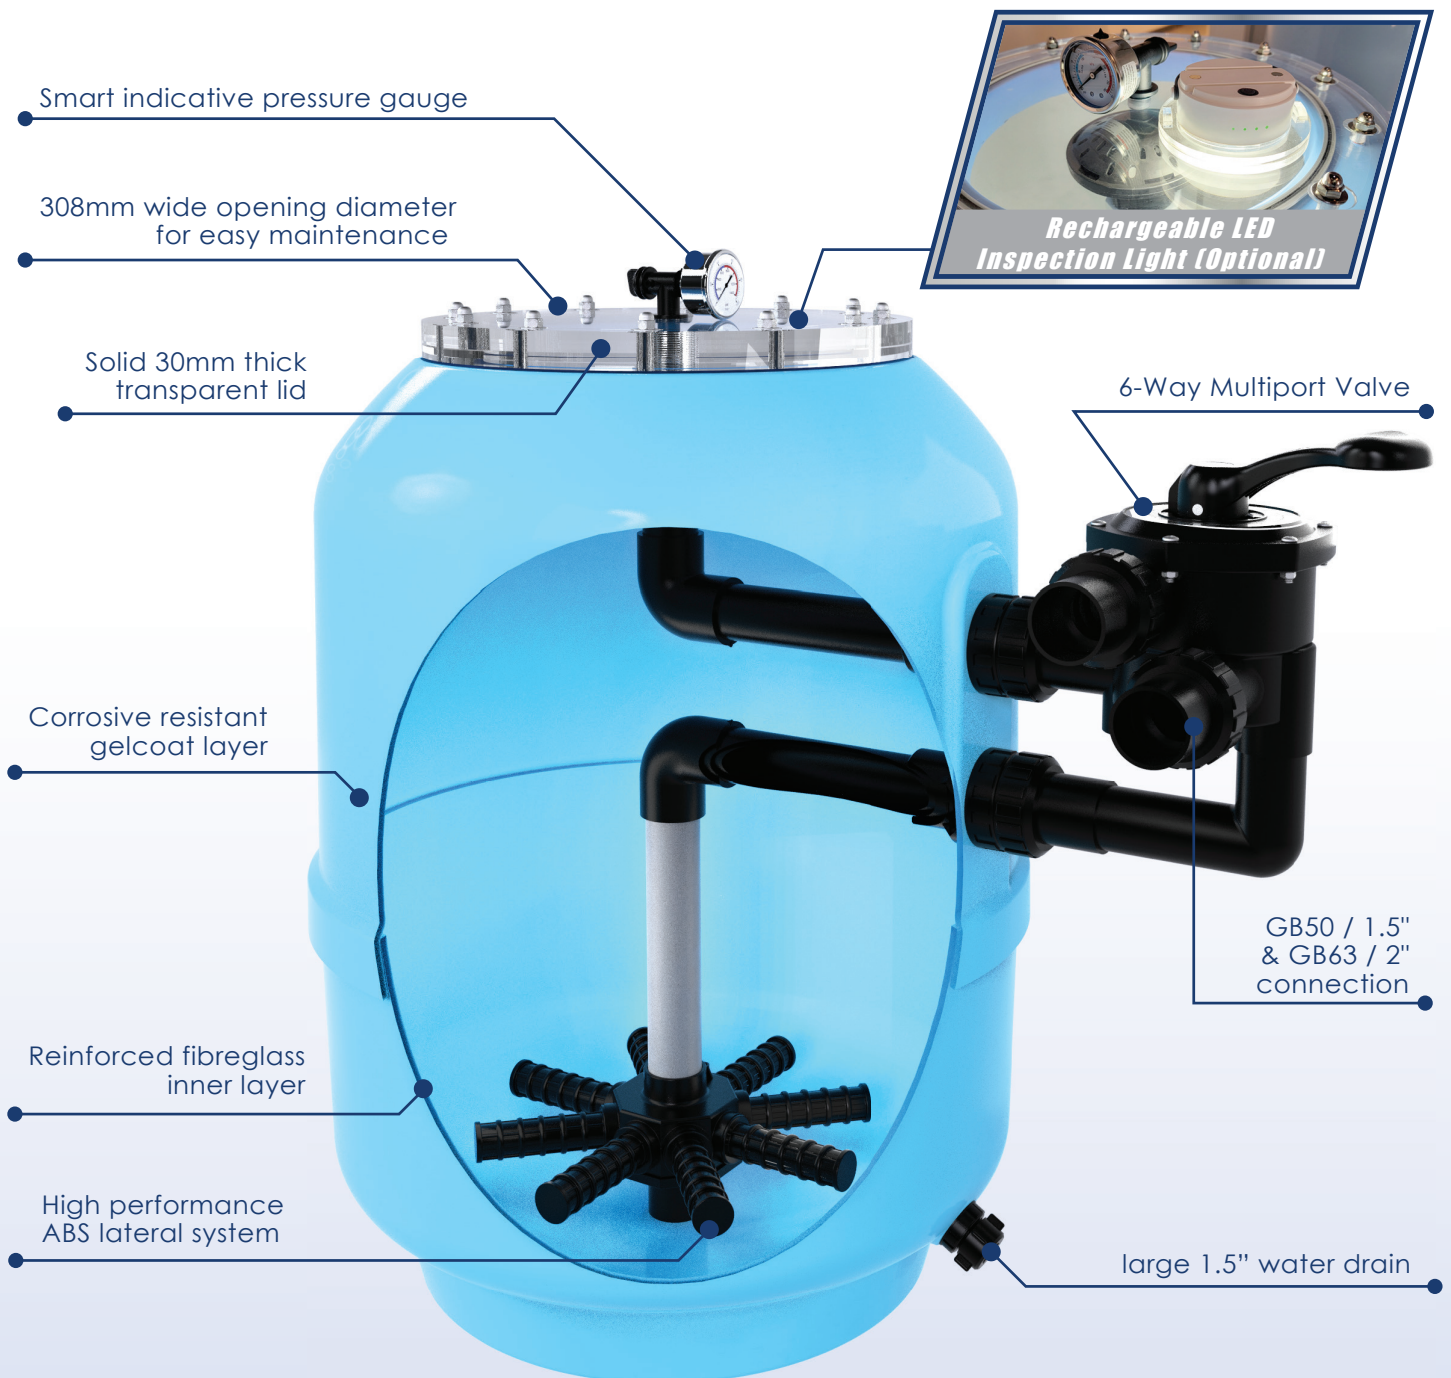

PARAMOUNT AND FLAWLESS QUALITY

GAC SERIES GEL-COAT FILTER

For residential and commercial pools

GAC900

GAC750

GAC600

GAC500

STRIKING AND RELIABLE

Emaux wide opening gelcoat filter is the perfect sand filter for all swimming pool enthusiasts. The flawless gelcoat filter surface is not only eye catching but also corrosion resistant. The transparent wide filter lid provide an exceptional size to monitor and maintain the best filter condition. With the reliable and durable Emaux 6-way valve, this laminated filter is one the most sophisticated sand filter in the market.

Tank Material

Gelcoat Fiberglass

Max Operating Pressure

36 psi / 2.5 bar

Max Temperature

43°C (109°F)

Suggested Size of Media

0.5-0.8mm

GAC Filter is equipped with :

1. 6-way multiport valve
(1.5" for GAC500/GAC600,
2" for GAC750/900)
2. Universal standard of union
connection
3. Pressure gauge
4. ABS Lateral system
5. Piping kit

Optional Accessorie: