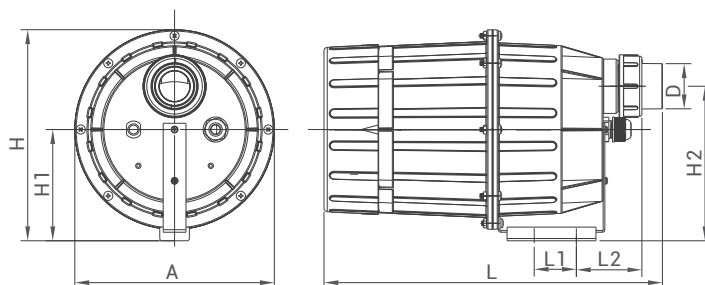

ABR SERIES AIR BLOWER
EXPERIENCE THE POWER
OF EFFICIENT AIRFLOW

Connects to different kinds of bath tub & spa

COMPACT DESIGN & MAXIMUM EFFICIENCY

The Emaux ABR Series Air Blower is a cutting-edge solution designed to elevate your spa and pool experience. Engineered for powerful performance, this air blower delivers consistent, high-volume airflow, ensuring optimal operation for your spa and enhancing the overall relaxation experience. Its compact design allows for easy installation, making it a versatile choice for both residential and commercial settings. Built with high-quality materials, it ensures durability and longevity, making it a reliable addition to your spa system.

Product Dimensions

Model	Outlet			L1 (mm)	A (mm)	H (mm)	H1 (mm)	H2 (mm)
	L (mm)	L2 (mm)	D (inch)					
ABR200	282.5	71	1"	37	φ145	157	84.5	114.5
ABR300	282.5	71	1"	37	φ145	157	84.5	114.5
ABR400	297	75.5	1"	37	φ175	185	97.5	135.6
ABR700	297	75.5	1"	37	φ175	185	97.5	135.6
ABR900	297	75.5	1"	37	φ175	185	97.5	135.6

Code	Model	Power	Input Power (kW)	Max Pressure (Mpa)	Air volume (m ³ /min)	Current (A)	Jets Qty (pcs)	Recommended water depth (m)	Weight (kg)
9060101	ABR200	220V-240V, 50Hz	200	0.008	1.1	1.2	6 - 12	0.3	1.8
9060102	ABR300	220V-240V, 50Hz	300	0.011	1.3	1.7	8 - 16	0.4	1.8
9060103	ABR400	220V-240V, 50Hz	400	0.015	1.7	2.5	12 - 24	0.6	2.6
9060104	ABR700	220V-240V, 50Hz	700	0.020	2.2	3.3	16 - 32	0.8	2.6
9060105	ABR900	220V-240V, 50Hz	900	0.025	2.4	4.5	20 - 40	1	2.6