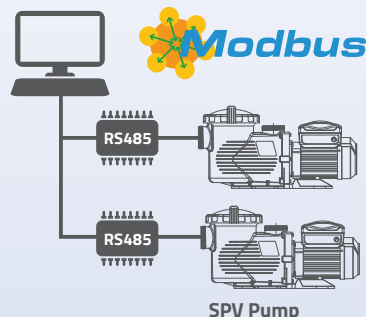

## SUPERPOWER

The Emaux New SuperPower Variable-Speed Pump features an innovative pump body design paired with a high-performance motor has a high efficiency of up to 86% surpassing industry standards, providing a more efficient and reliable solution for pools and spas. Its noise reduction design and optimizes water flow that delivering for enhanced performance. The New SuperPower Variable-Speed Pump is engineered for easy, hassle-free installation, streamlining the process and saving you time and effort. The new base design makes it ideal for retrofitting into existing pool systems, offering a convenient upgrade option for pool owners.

## New Connectivity and External Smart Control

DOWNLOAD THE APP

SMART LIFE

### IoT Connection:

An IoT version can be controlled and monitored over an internet connection, enabling users to manage pool functions remotely. This connectivity allows for real-time adjustments, automated scheduling, and enhanced efficiency in maintaining optimal water quality.

Code	Description
E021616	3C 22AWG 7.62M 4PIN RS485 Modbus Harness Cable