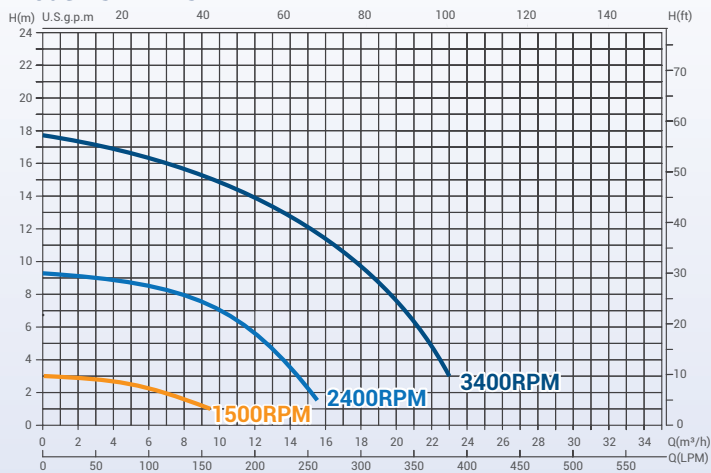

Technical Information

Model: SPV 125