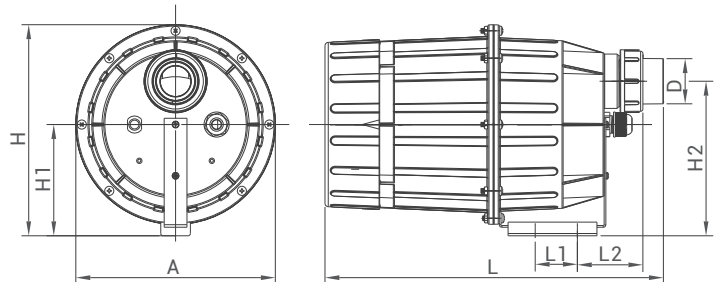

ABR SERIES AIR BLOWER
EXPERIENCE THE POWER
OF EFFICIENT AIRFLOW

Connects to different kinds of bath tub & spa

COMPACT DESIGN & MAXIMUM EFFICIENCY

The Emaux ABR Series Air Blower is a cutting-edge solution designed to elevate your spa and pool experience. Engineered for powerful performance, this air blower delivers consistent, high-volume airflow, ensuring optimal operation for your spa and enhancing the overall relaxation experience. Its compact design allows for easy installation, making it a versatile choice for both residential and commercial settings. Built with high-quality materials, it ensures durability and longevity, making it a reliable addition to your spa system.

Product Dimensions

Model	Outlet			L1 (mm)	A (mm)	H (mm)	H1 (mm)	H2 (mm)
	L (mm)	L2 (mm)	D (inch)					
ABR200	282.5	71	1"	37	φ145	157	84.5	114.5
ABR300	282.5	71	1"	37	φ145	157	84.5	114.5
ABR400	297	75.5	1"	37	φ175	185	97.5	135.6
ABR700	297	75.5	1"	37	φ175	185	97.5	135.6
ABR900	297	75.5	1"	37	φ175	185	97.5	135.6

Code	Model	Voltage (V)	Input Power (W)	Max Pressure (Mpa)	Air volume (m ³ /min)	Current (A)	Jets Qty (pcs)	Recommended water depth (m)	Weight (kg)
9060101	ABR200	220V-240V, 50Hz	200	0.008	1.1	1.2	6 - 12	0.3	1.8
9060102	ABR300	220V-240V, 50Hz	300	0.011	1.3	1.7	8 - 16	0.4	1.8
9060103	ABR400	220V-240V, 50Hz	400	0.015	1.7	2.5	12 - 24	0.6	2.6
9060104	ABR700	220V-240V, 50Hz	700	0.020	2.2	3.3	16 - 32	0.8	2.6
9060105	ABR900	220V-240V, 50Hz	900	0.025	2.4	4.5	20 - 40	1	2.6