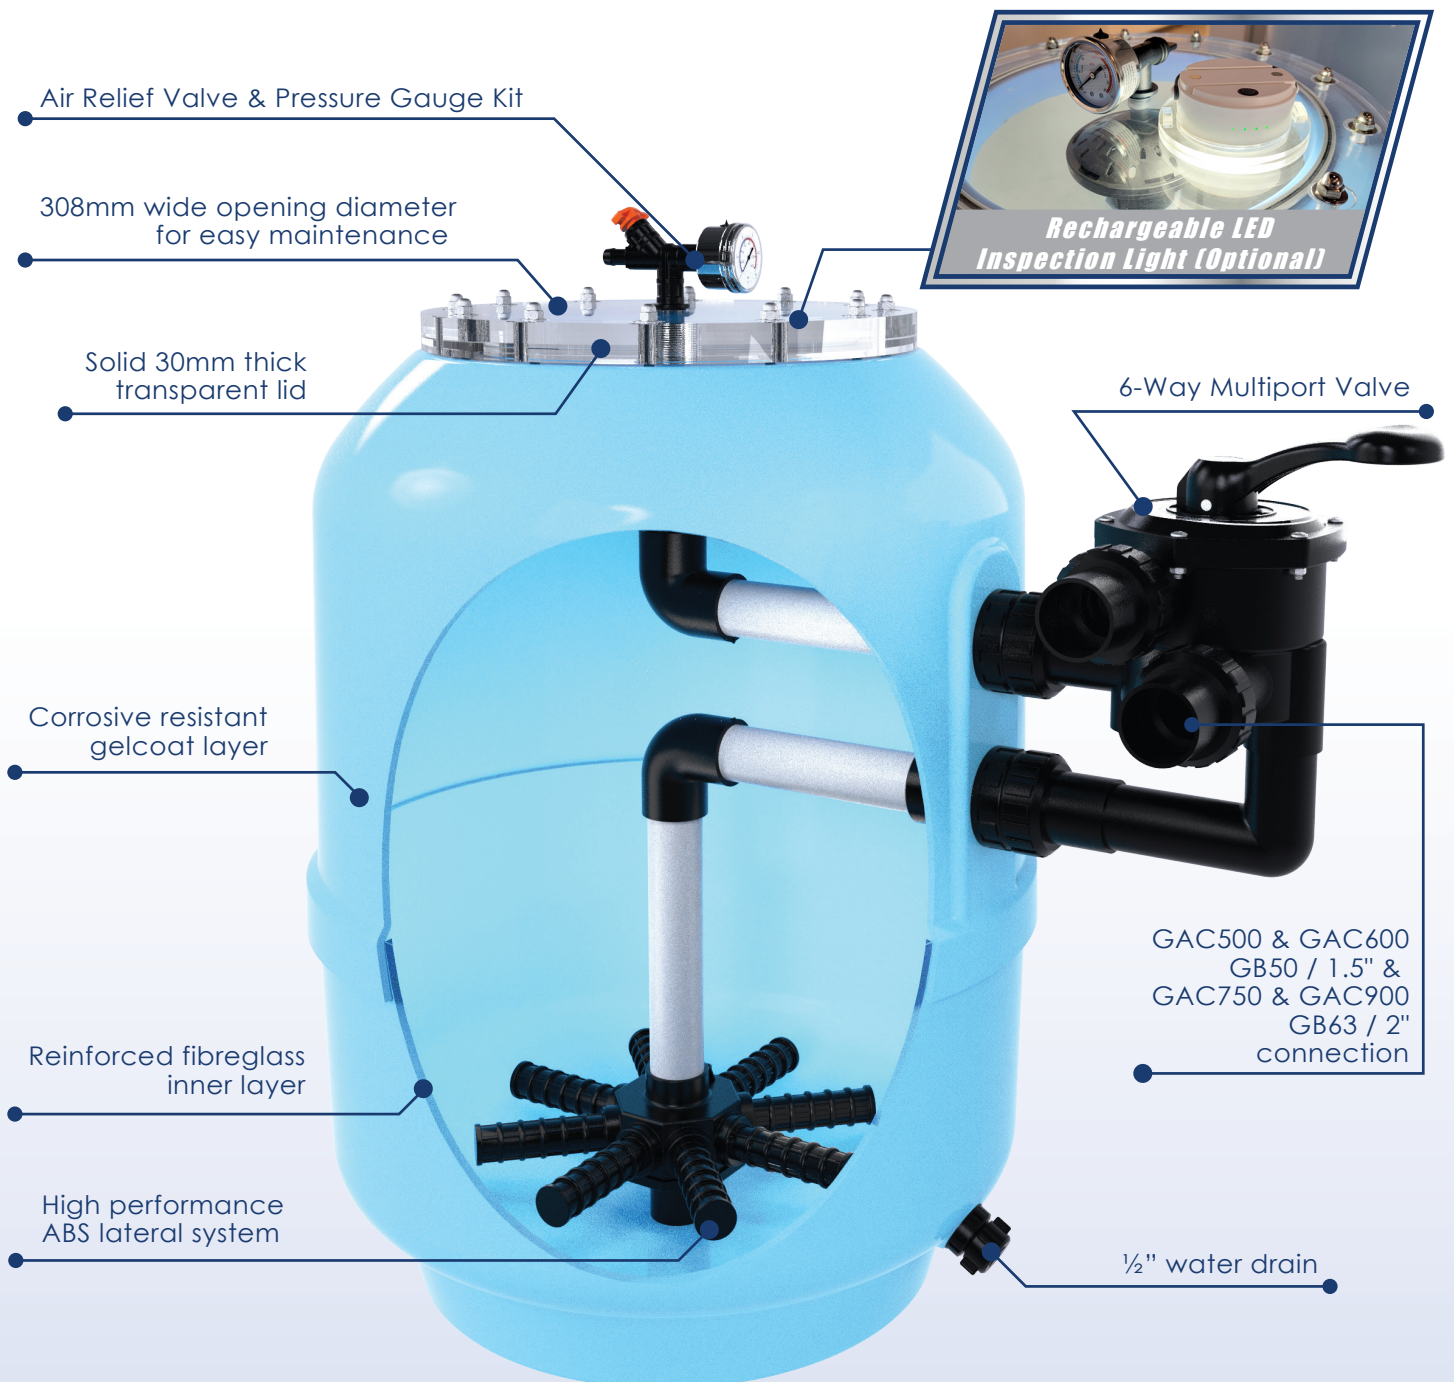

## GAC SERIES GEL-COAT FILTER

*For residential and commercial pools*

GAC900

GAC750

GAC600

GAC500

# STRIKING AND RELIABLE

Emaux wide opening gelcoat filter is the perfect sand filter for all swimming pool enthusiasts. The flawless gelcoat filter surface is not only eye catching but also corrosion resistant. The transparent wide filter lid provide an exceptional size to monitor and maintain the best filter condition. With the reliable and durable Emaux 6-way valve, this laminated filter is one the most sophisticated sand filter in the market.

Tank Material

**Gelcoat Fiberglass**

Max Operating Pressure

**36 psi / 2.5 bar**

Max Temperature

**43°C (109°F)**

Suggested Size of Media

**0.5-0.8mm**

GAC Filter is equipped with :

1. 6-way multiport valve  
(1.5" for GAC500/GAC600,  
2" for GAC750/900)
2. Universal standard of union  
connection
3. Pressure gauge
4. ABS Lateral system
5. Piping kit

**Optional Accessorie:**