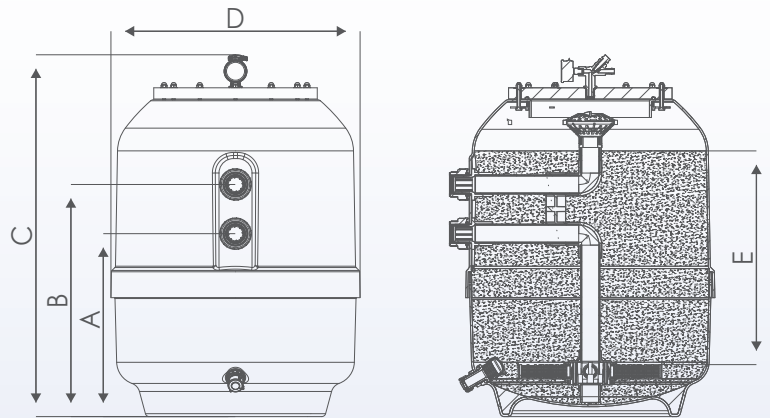

Tank Material

**Gelcoat Fiberglass**

Max Operating Pressure

**36 psi / 2.5 bar**

Max Temperature

**43°C (109°F)**

Suggested Size of Media

**0.5-0.8mm**

GAC Filter is equipped with :

1. 6-way multiport valve  
(1.5" for GAC500/GAC600,  
2" for GAC750/900)
2. Universal standard of union  
connection
3. Pressure gauge
4. ABS Lateral system
5. Piping kit

**Optional Accessorie:**

Code	Description
440650017	Type-C charging LED light, Battery capacity 4500mAh

**Product Information:**

Code	Model	Filter Area		Max Flow Rate			Sand		In / Outlet Connections		A mm	B mm	C mm	D mm	E mm
		ft²	m²	gpm	lpm	m³/h	lbs	kgs	GB (mm)	ANSI					
9015704	GAC500	2.1	0.2	44	166	10	220	100	GB50	1.5"	385	510	822	526	310
9015701	GAC600	3	0.28	62	233	14	440	200	GB50	1.5"	465	590	920	627	420
9015702	GAC750	4.7	0.44	97	367	22	1060	480	GB63	2"	750	880	1211	782	650
9015703	GAC900	6.9	0.64	141	531	32	1655	750	GB63	2"	834	964	1334	922	725