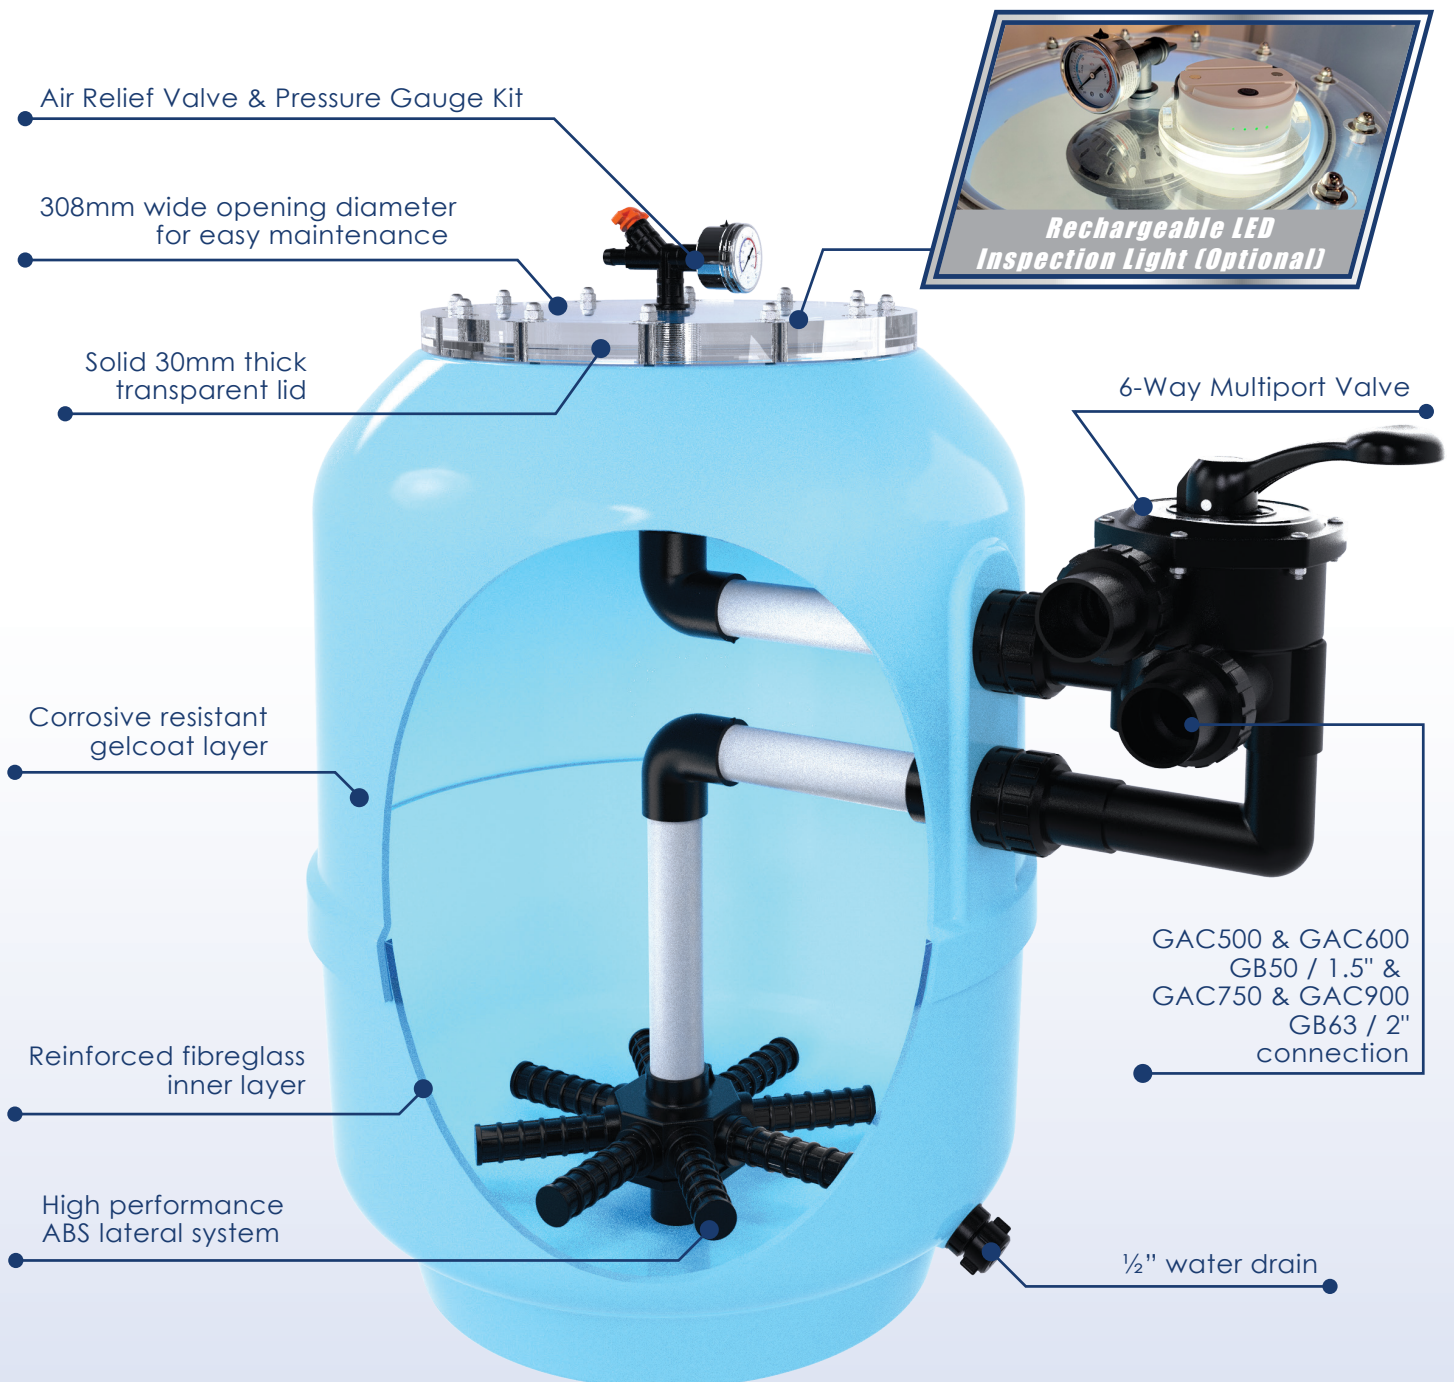

PARAMOUNT AND FLAWLESS QUALITY

GAC SERIES GEL-COAT FILTER

For residential and commercial pools

GAC900

GAC750

GAC600

GAC500

STRIKING AND RELIABLE

Emaux wide opening gelcoat filter is the perfect sand filter for all swimming pool enthusiasts. The flawless gelcoat filter surface is not only eye catching but also corrosion resistant. The transparent wide filter lid provide an exceptional size to monitor and maintain the best filter condition. With the reliable and durable Emaux 6-way valve, this laminated filter is one the most sophisticated sand filter in the market.

Tank Material

Gelcoat Fiberglass

Max Operating Pressure

36 psi / 2.5 bar

Max Temperature

43°C (109°F)

Suggested Size of Media

0.5-0.8mm

GAC Filter is equipped with :

1. 6-way multiport valve
(1.5" for GAC500/GAC600,
2" for GAC750/900)
2. Universal standard of union
connection
3. Pressure gauge
4. ABS Lateral system
5. Piping kit

Optional Accessorie: