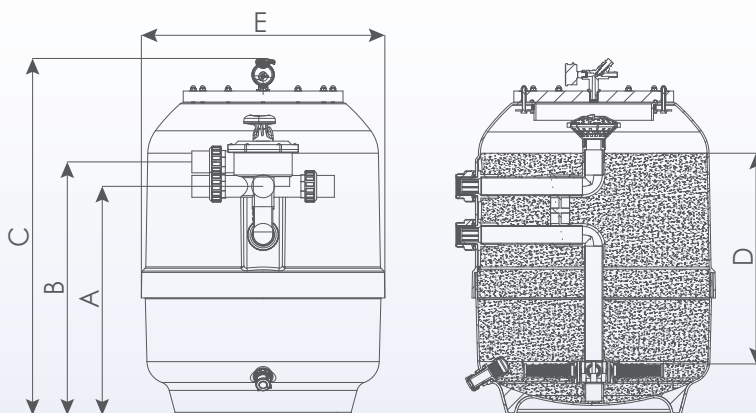

Tank Material

Gelcoat Fiberglass

Max Operating Pressure

36 psi / 2.5 bar

Max Temperature

43°C (109°F)

Suggested Size of Media

0.5-0.8mm

GAC Filter is equipped with :

1. 6-way multiport valve
(1.5" for GAC500/GAC600,
2" for GAC750/900)
2. Universal standard of union
connection
3. Pressure gauge
4. ABS Lateral system
5. Piping kit

Optional Accessorie:

Code	Description
440650017	Type-C charging LED light, Battery capacity 4500mAh

Product Information:

Code	Model	Filter Area		Max Flow Rate			Sand		In / Outlet Connections		A mm	B mm	C mm	D mm	E mm
		ft²	m²	gpm	lpm	m³/h	lbs	kgs	GB (mm)	ANSI					
9015704	GAC500	2.1	0.2	44	166	10	220	100	GB50	1.5"	510	573	822	310	526
9015701	GAC600	3	0.28	62	233	14	440	200	GB50	1.5"	590	653	920	420	627
9015702	GAC750	4.7	0.44	97	367	22	1060	480	GB63	2"	880	966	1211	650	782
9015703	GAC900	6.9	0.64	141	531	32	1655	750	GB63	2"	964	1050	1334	725	922