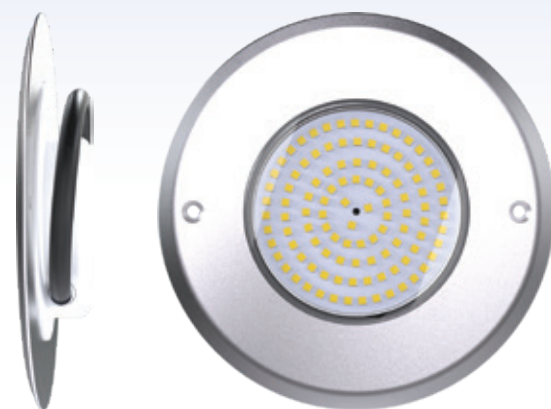

INNOVATIVE ULTRA SLIM STYLE AND CUTTING-EDGE ILLUMINATION

Ultra Slim LED Light

INNOVATIVE ULTRA SLIM STYLE AND CUTTING-EDGE ILLUMINATION

Elevate your swimming experience with our cutting-edge ultra-thin pool lights! The Ultra Slim LED Light offers a sleek and elegant lighting solution that seamlessly integrates into your pool environment. Crafted from high-quality AISI-316 stainless steel, these lights are not only stylish but also easy to install and maintain.

With an impressive thickness of just 8 mm, our Ultra Slim LED lights blend effortlessly into your pool walls. Made from durable PC plastic, these lights are resistant to water and chemicals, ensuring longevity and exceptional value.

Waterproof Standard

IP68

Cable

2.5m

Material

**Stainless Steel Face Ring
Plastic Housing**

Installation

Wall mounted (Housing type)

Color

RGB

LED
Warm White

LED
Cool White

IP68

CE

PRODUCT FEATURE

- 1. Ultra-thin design** in 8 mm thickness.
- 2. The AISI-316 stainless steel** body ensures optimum corrosion resistance.
- 3. 100% Water Proofing** with our latest resin filled LED panel technology, the unit is totally waterproof.
- 4. Convenience** easy installation and maintenance. Latest wiring method allows convenient, reliable wiring for replacement.
- 5. Extremely energy-saving** and **Environmentally Friendly**.
- 6. LED life** exceeds 40,000 hours.