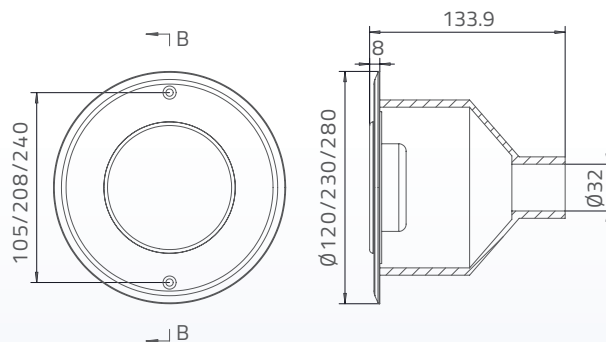

Waterproof Standard

IP68

Cable

2.5m

Material

**Stainless Steel Face Ring
Plastic Housing**

Installation

Wall mounted (Housing type)

Control box

Code: 08080035

Model: WTD-CB

Input power: 110-220V AC±15%; 50/60Hz

Output power: 12V DC: 60W

With remote controller

Product Dimensions

Product Information