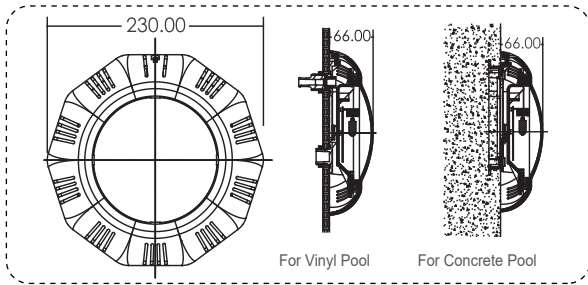

Underwater Light - Flat Type

SIMPLE WALL MOUNT WITHOUT NICHE

For concrete and vinyl pools

 **Emaux**
water technology

Pool & Spa Equipment

Underwater Light TP100 SERIES P100 SERIES

Waterproof Standard
IP68

Material
ABS + UV stabilizer

Cable
2.5m

Installation
Wall mounted (flat type)

TP100 Series

Model: LED-TP100

Product Information

Code	Model	Light	Watt/ Voltage	Color	Illuminance (lux)
9040601	UL-TP100	Halogen Light Bulb	75W/12V	Color lens,Red/Green/Blue	300(red), 260(green), 180(blue), 480(no lens)
9040602	LED-TP100	198 LEDs Light Panel	8W/12V	Cool White	180(cool white)
9040603	LED-TP100	198 LEDs Light Panel	8W/12V	RGB	115(color)
9040604	LED-TP100	198 LEDs Light Panel	8W/12V	Blue	80(blue)
9040606	LED-TP100	198 LEDs Light Panel	8W/12V	Warm White	180(warm white)