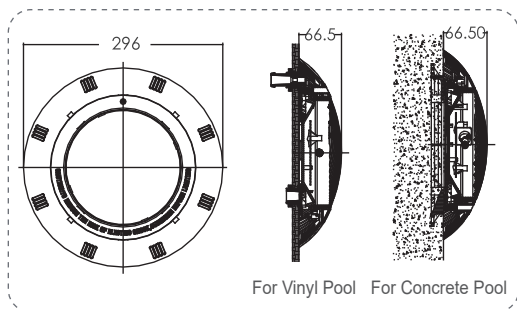

TP100 Series LED Light Color Changing:

Waterproof Standard
IP68

Material
ABS + UV stabilizer

Cable
2.5m

Installation
Wall mounted (flat type)

P100 Series

Model: LED-P100

Product Information