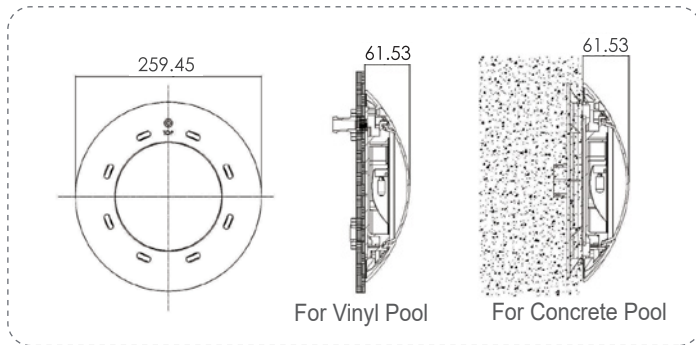

Underwater Light CP100 SERIES

Waterproof Standard
IP68

Material
ABS with UV stabilizer

Cable
2.5m

Installation
Wall mounted (flat type)

CP100 Series

IP68  

Model: LED-CP100